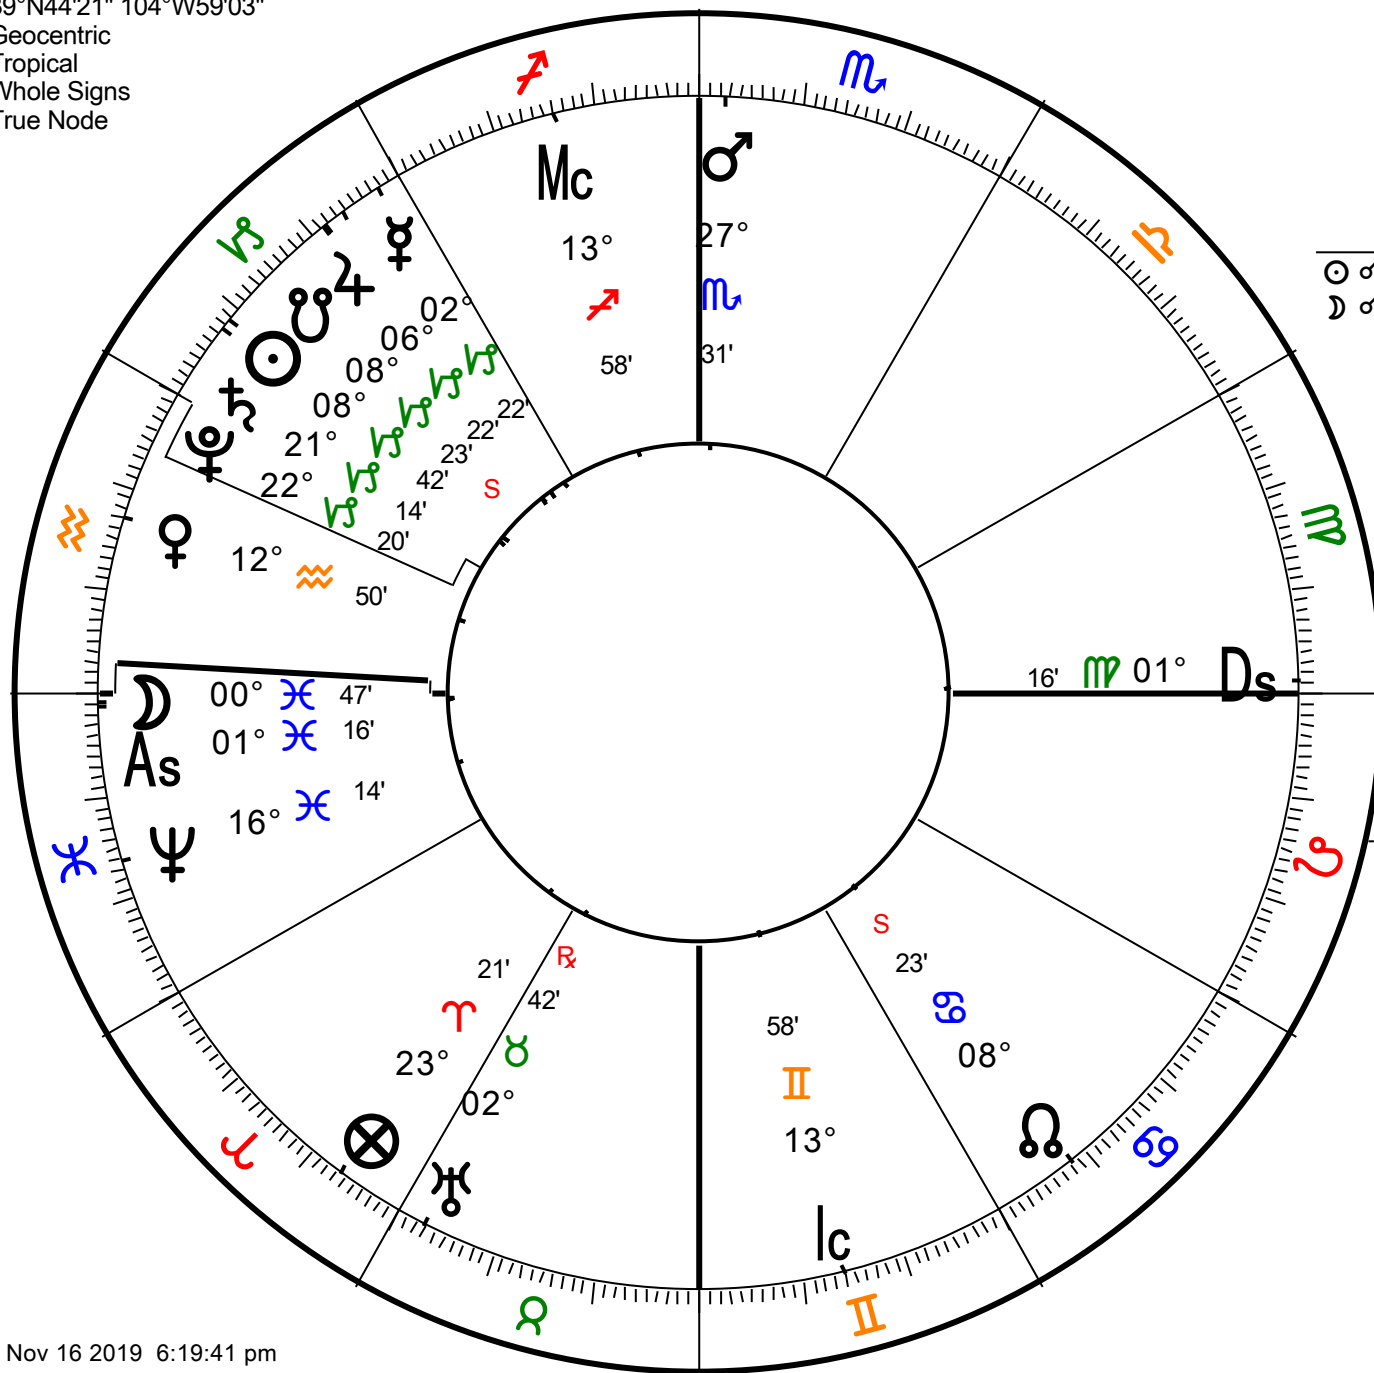

Chart 1
December 30 2019
 Natal Chart
 Dec 30 2019, Mon
 10:15 am MST +7:00
 Denver, Colorado
 39°N44'21" 104°W59'03"
 Geocentric
 Tropical
 Whole Signs
 True Node

Day of ☾ Hour of ♂
 4th Hour of Day
 Last Hr ♃ -31 mins
 Next Hr ☉ +15 mins

ASPECTS		
☉ ♂ ♃	0°18' S	
☾ ♂ As	0°29' S	

Fixed Stars		Orb
☉ ♂	FACIES ---	0°07'
♁ //	REGULUS***	0°04'
♀ ♂	ACHERNAR	0°39'
♁ ♂	MIRZAM	0°55'
♁ ♂	ALHENA	0°59'
♃ ♂	FACIES ---	0°10'
♁ //	PROCYON	0°00'

Parts: hermetic lots.arp			
Name	Long.	Sg	Hs
Fortune	23° 11' 39"	♃	2
Spirit	09° 11' 41"	♋	11
Basis	15° 26'	♈	4
Exaltation	11° 34'	♈	4
Necessity	22° 16'	♈	4
Eros	04° 55'	♃	2
Courage	27° 06'	♁	5
Victory	28° 27'	♋	12
Nemesis	03° 23'	♈	4

NEAREST LUNAR PHASES				
1st Q	Dec 3 2019	11:59 pm	11° 48'	♈
Full	Dec 11 2019	10:13 pm	19° 51'	♈
3rd Q	Dec 18 2019	9:58 pm	26° 58'	♈
New	Dec 25 2019	10:14 pm	04° 06'	♋
1st Q	Jan 2 2020	9:46 pm	12° 15'	♈