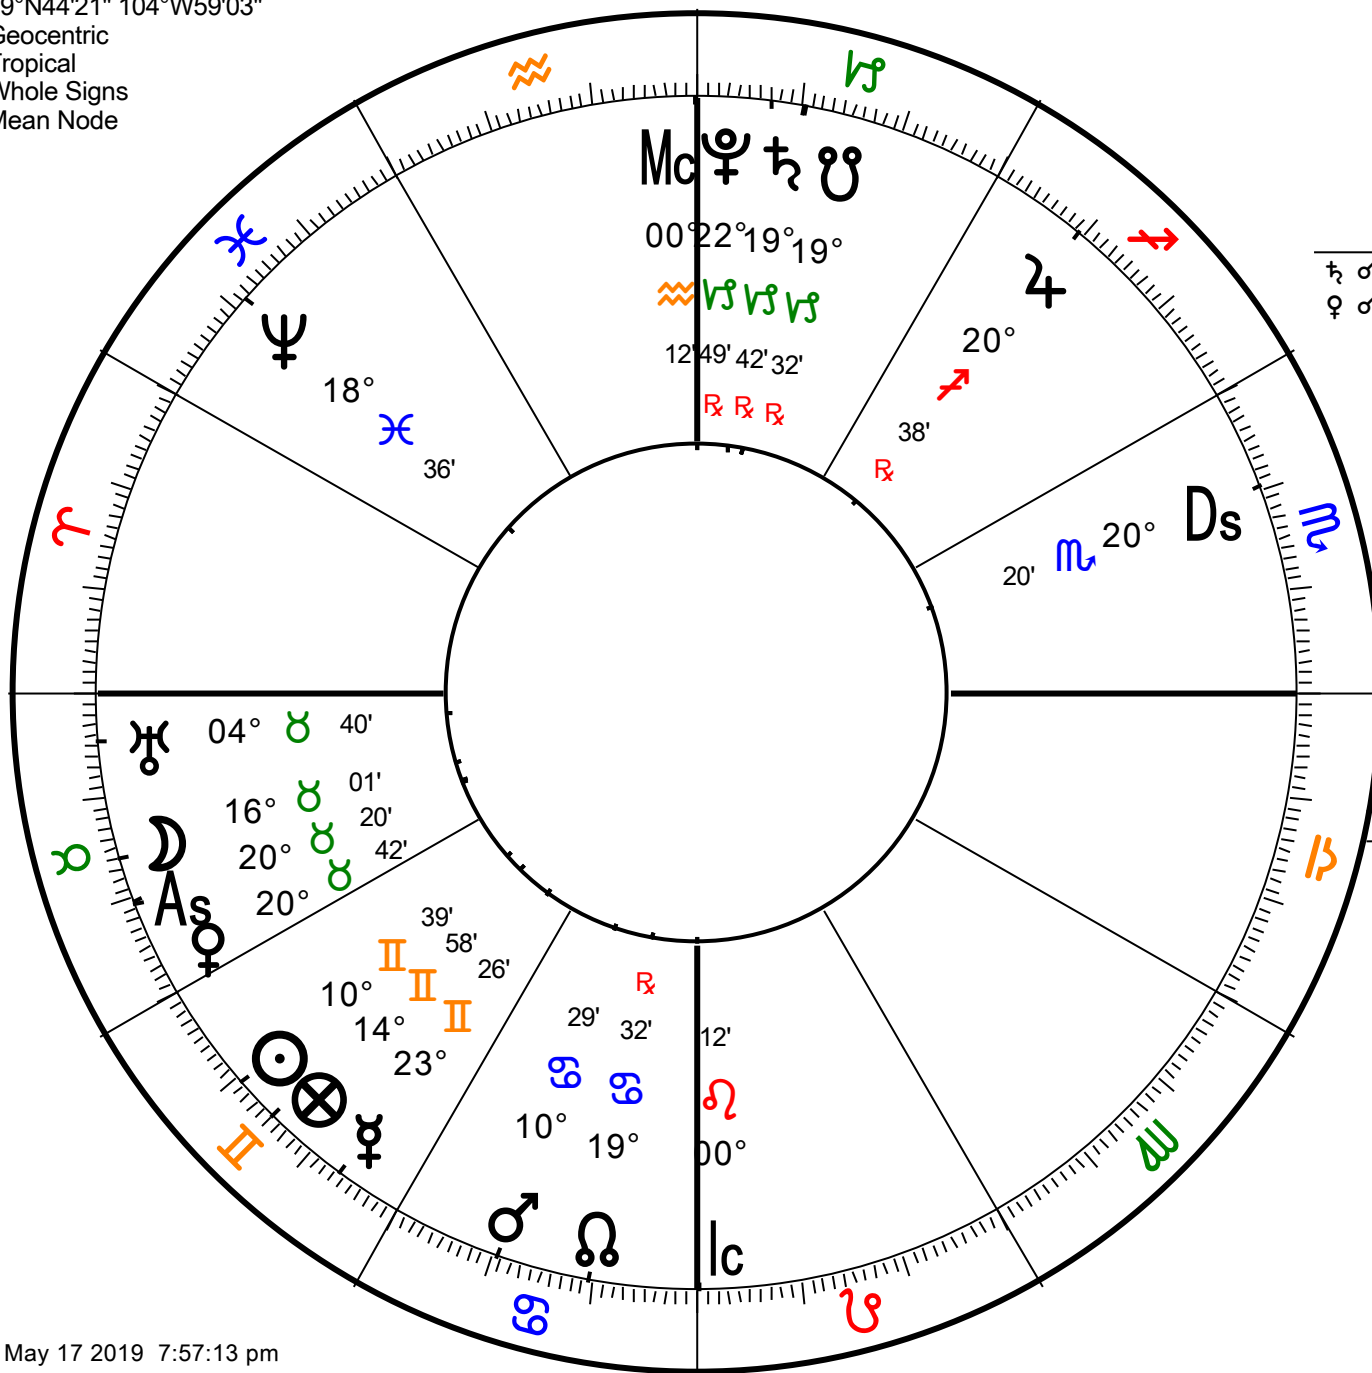

Chart 1
 June 1 2019
 Natal Chart
 Jun 1 2019, Sat
 4:31 am MDT +6:00
 Denver, Colorado
 39°N44'21" 104°W59'03"
 Geocentric
 Tropical
 Whole Signs
 Mean Node

Day of ♀ Hour of ♀
 11th Hour of Night
 Last Hr ♀ -26 mins
 Next Hr ♂ +21 mins

ASPECTS

♃	♂	♃	0°09' S		
♀	♂	As	0°22' A		

Fixed Stars

	Orb
♁ ♂ ALDEBARAN ***	0°36'
♀ // ALDEBARAN ***	0°09'
♂ // ALCYONE	0°00'
♃ // RAS ALHAGUE	0°04'
♁ ♂ CASTOR	0°57'
Ds // MIRZAM	0°08'
♂ ♀ ZUBEN ELSCHEMAL	0°41'

Parts: hermetic lots.arp

Name	Long.	Sg	Hs
Fortune (Night)	14° II 58	II	2
Spirit (Night)	25° T 42	T	12
Basis	20° ♂ 20	♂	1
Exaltation (Night)	07° ♂ 18	♂	1
Necessity (Night)	28° ♂ 48	♂	1
Eros (Night)	25° T 20	T	12
Courage (Night)	15° II 51	II	2
Victory (Night)	25° M 24	M	5
Nemesis (Night)	25° ♂ 03	♂	8

NEAREST LUNAR PHASES

New	May 4 2019	4:46 pm	14° ♂ 10
1st Q	May 11 2019	7:13 pm	21° ♁ 03
Full	May 18 2019	3:12 pm	27° ♃ 38
3rd Q	May 26 2019	10:34 am	05° ♃ 08
New	Jun 3 2019	4:03 am	12° II 33