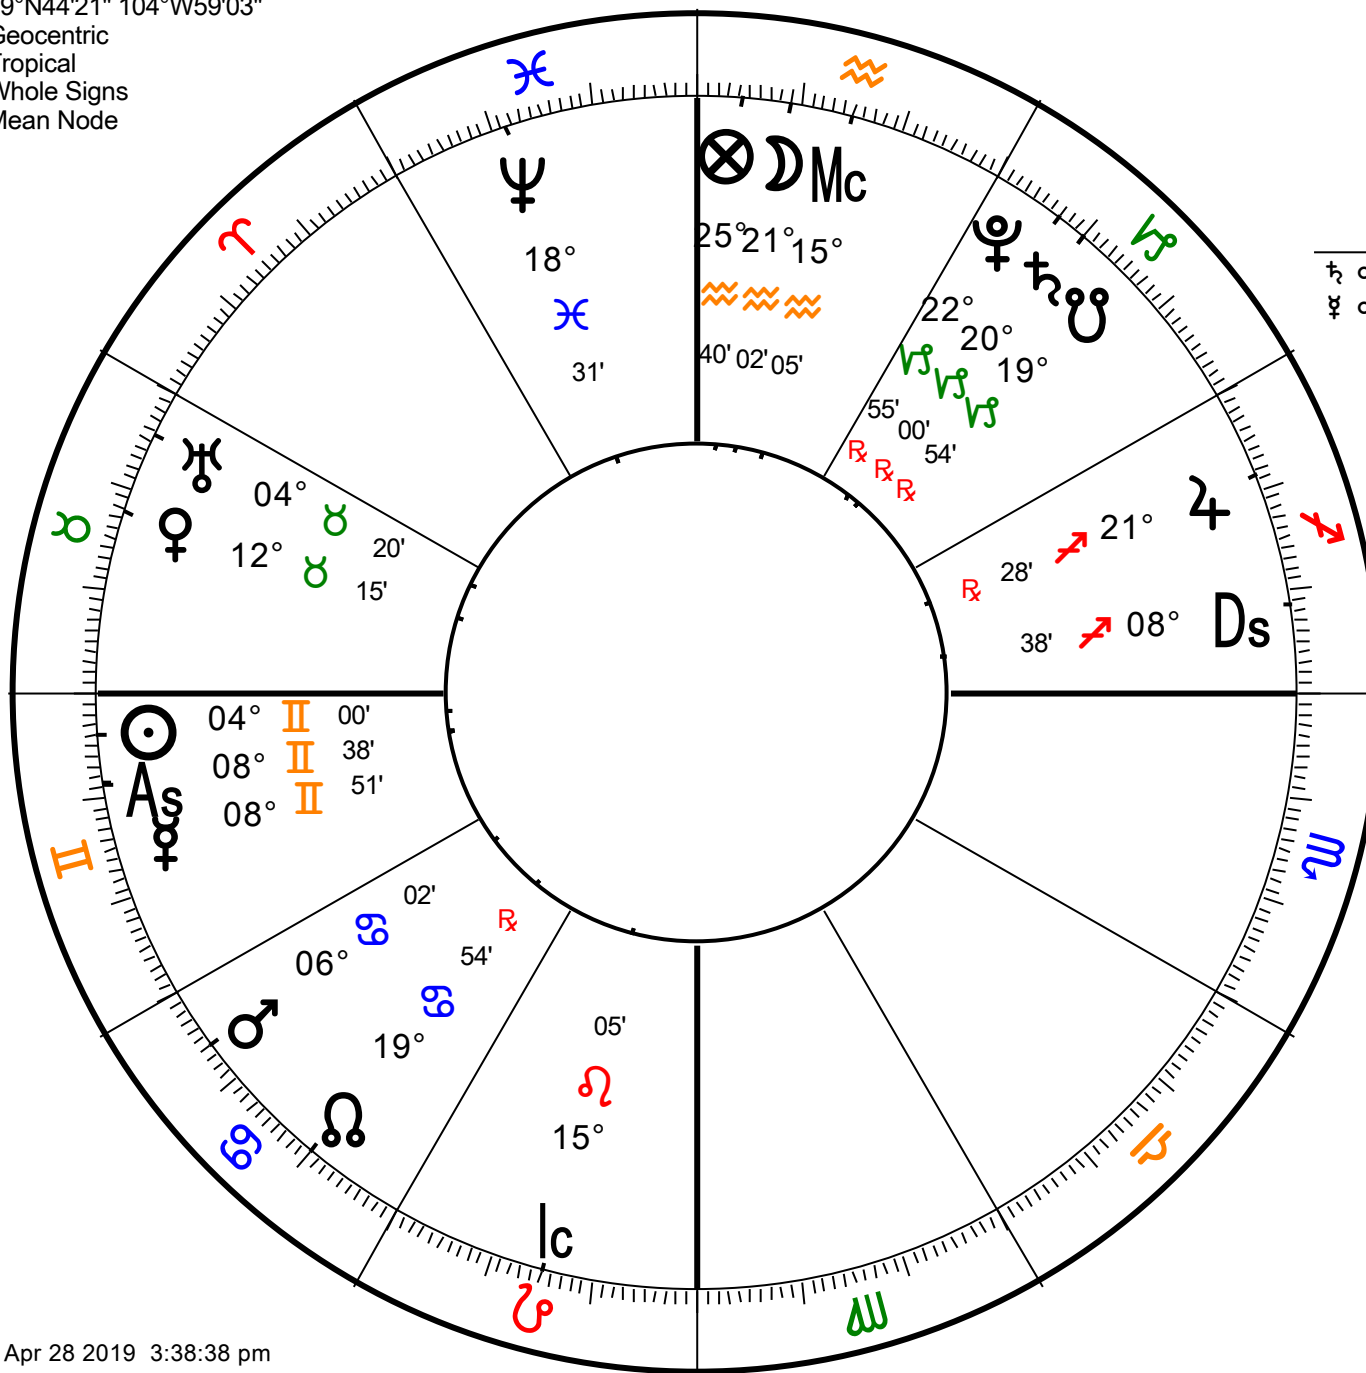

Chart 1
 May 25 2019
 Natal Chart
 May 25 2019, Sat
 5:59 am MDT +6:00
 Denver, Colorado
 39°N44'21" 104°W59'03"
 Geocentric
 Tropical
 Whole Signs
 Mean Node

Day of ☿ Hour of ☿
 1st Hour of Day
 Last Hr ☽ -16 mins
 Next Hr ♃ +56 mins

ASPECTS

☿	♁	♅	0°05' S
♀	♁	As	0°13' A

Fixed Stars

Symbol	Name	Orb
♁	RAS ALHAGUE	0°02'
♁	♁ CASTOR	0°35'
♁	♁ ALHENA	0°04'
♁	♁ DUBHE	0°22'

Parts: hermetic lots.arp

Name	Long.	Sg	Hs
Fortune	25° 40' 35"	♁	9
Spirit	21° 17' 36" 11"	♁	4
Basis	12° 11' 42"	♁	6
Exaltation	23° 11' 38"	♁	11
Necessity	25° 27'	♁	9
Eros	29° 13' 18"	♁	8
Courage	28° 13' 16"	♁	8
Victory	08° 17' 30"	♁	4
Nemesis	14° 13' 18"	♁	2

NEAREST LUNAR PHASES

3rd Q	Apr 26 2019	4:19 pm	06° 23'
New	May 4 2019	4:46 pm	14° 10'
1st Q	May 11 2019	7:13 pm	21° 03'
Full	May 18 2019	3:12 pm	27° 38'
3rd Q	May 26 2019	10:34 am	05° 08'