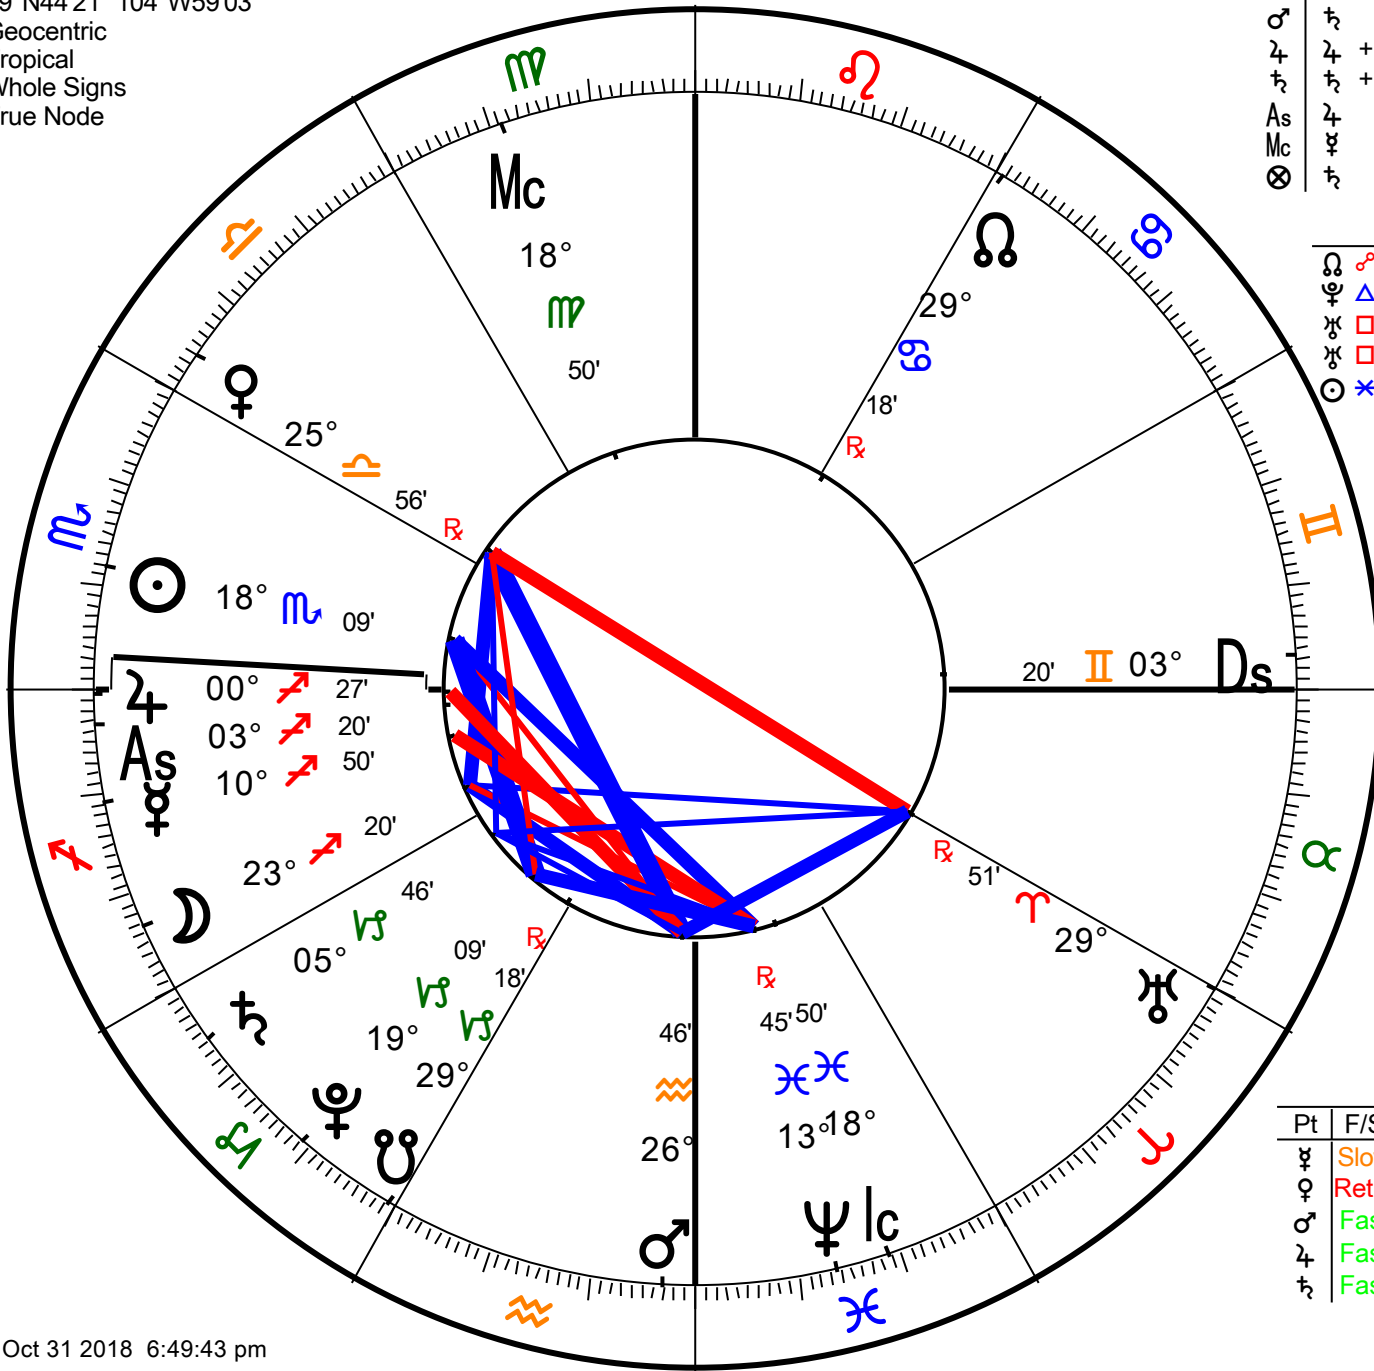

Chart 1  
**November Election**  
 Natal Chart  
 Nov 10 2018, Sat  
 8:00 am MST +7:00  
 Denver, Colorado  
 39°N44'21" 104°W59'03"  
 Geocentric  
 Tropical  
 Whole Signs  
 True Node

Day of ♄ Hour of ♄  
 2nd Hour of Day  
 Last Hr ♄ -26 mins  
 Next Hr ♀ +24 mins

ESSENTIAL DIGNITIES

Pt	Ruler	Exalt	Trip	Term	Face	Detri	Fall	Score
♃	♄	♃	♃	♄	♄	♃	♂	+0 p
♄	♅	--	♄	♅	♅ +	♄	♃	+1
♅	♆	♅	♅	♆	♆	♅	♄	-5 p
♆	♇	♆	♆ m	♇	♇	♆	♅	+7
♇	♈	--	♇	♈	♈	♇	--	+0 p
♈	♉	♈	♈ m	♉	♉	♈	♇	+7
♉	♊	♉	♉	♊	♊	♉	♈	+5
♊	♋	♊	♊	♋	♋	♊	♉	--
♋	♌	♋	♋	♌	♌	♋	♊	--
♌	♍	♌	♌	♍	♍	♌	♋	--
♍	♎	♍	♍	♎	♎	♍	♌	--
♎	♏	♎	♎	♏	♏	♎	♍	--
♏	♐	♏	♏	♐	♐	♏	♎	--
♐	♑	♐	♐	♑	♑	♐	♏	--
♑	♒	♑	♑	♒	♒	♑	♐	--
♒	♓	♒	♒	♓	♓	♒	♑	--

ASPECTS

♃	♄	♃	0°00' S	♄	♅	♄	0°50' S	♄	♅	♄	2°52' S
♄	♅	♄	0°19' A	♅	♆	♅	1°00' A	♅	♆	♅	2°55' A
♅	♆	♅	0°32' S	♆	♇	♆	1°09' S	♆	♇	♆	3°04' A
♆	♇	♆	0°32' S	♇	♈	♇	1°09' S	♇	♈	♇	3°22' S
♇	♈	♇	0°40' S	♈	♉	♈	2°35' A	♈	♉	♈	3°22' S

NEAREST LUNAR PHASES

1st Q	Oct 16 2018	11:02 am	23° ♃ 19
Full	Oct 24 2018	9:46 am	01° ♄ 13
3rd Q	Oct 31 2018	9:41 am	08° ♅ 12
New	Nov 7 2018	9:03 am	15° ♆ 11
1st Q	Nov 15 2018	7:55 am	23° ♇ 11

retrogrades and stations traditional.pts