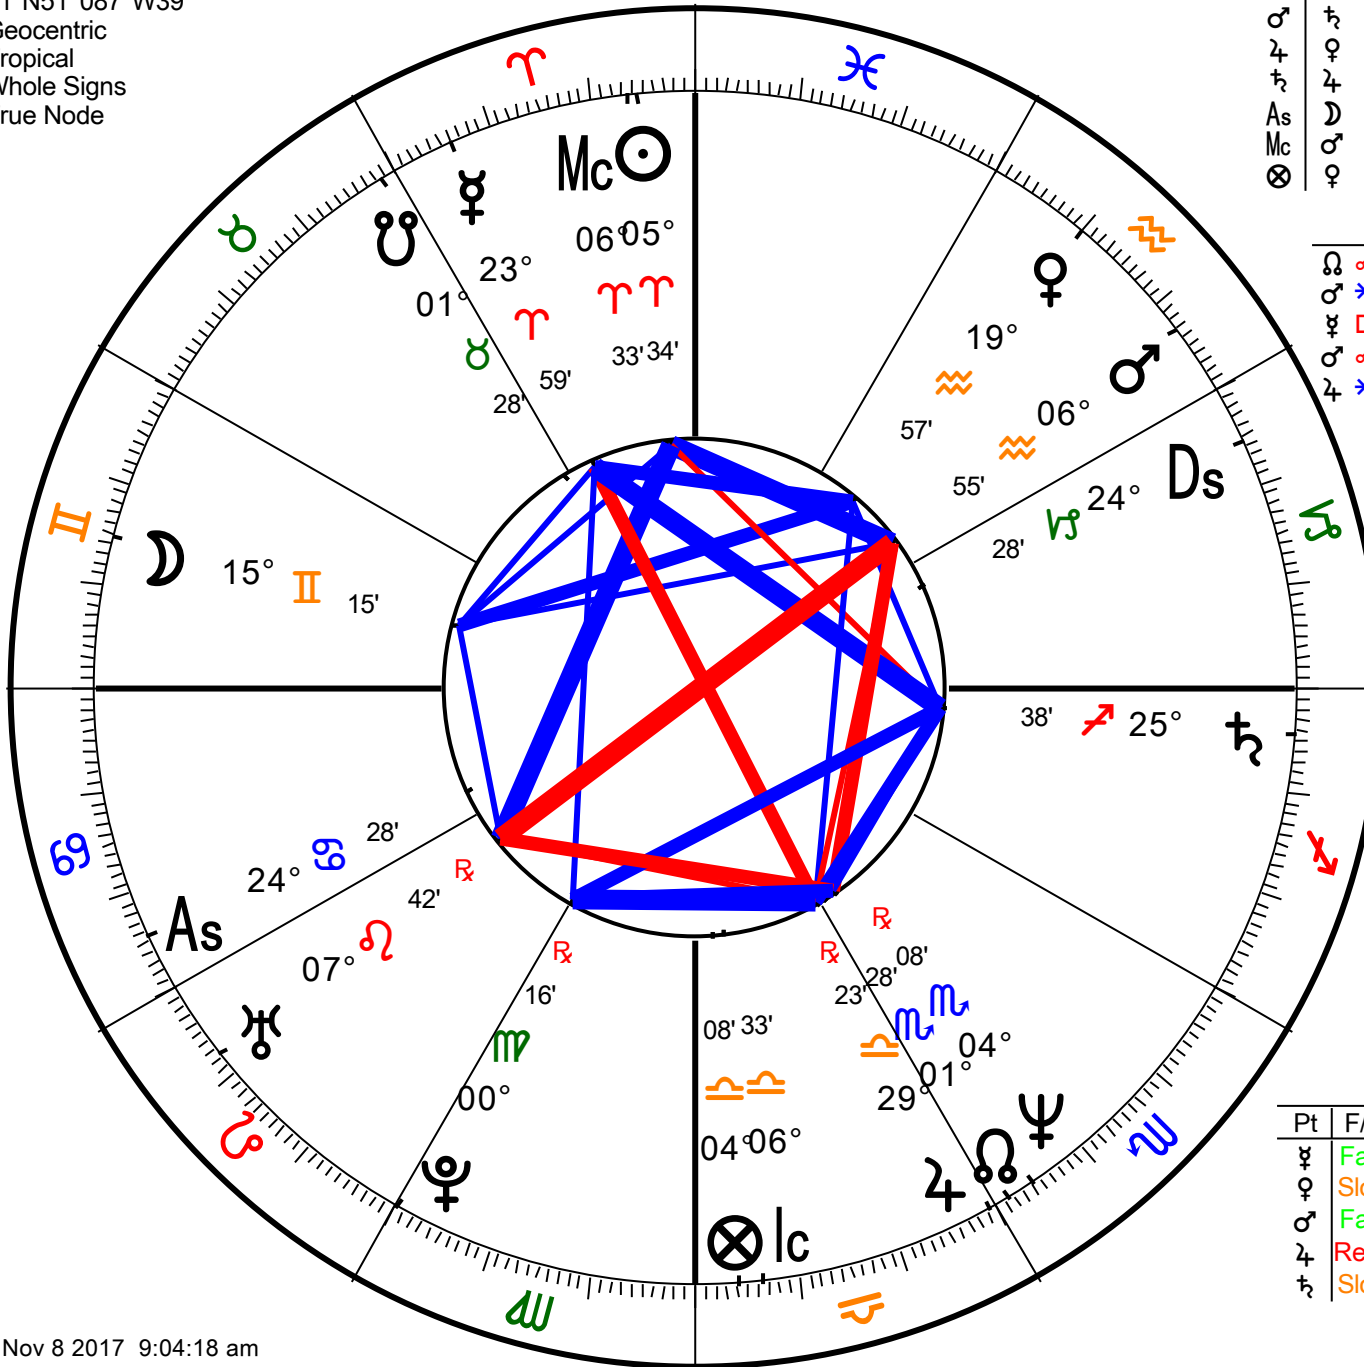

Chart 1
Daryl Davis
 Natal Chart
 Mar 26 1958, Wed
 12:00 pm CST +6:00
 Chicago, IL
 41°N51' 087°W39'
 Geocentric
 Tropical
 Whole Signs
 True Node

Day of ♀ Hour of ♀
 7th Hour of Day
 Last Hr ☉ -4 mins
 Next Hr ♀ +58 mins

ESSENTIAL DIGNITIES								
Pt	Ruler	Exalt	Trip	Term	Face	Detri	Fall	Score
☾	♀	♋	♌	♀	♍	♎	♏	+0 p
☉	♂	♌	♍	♎	♏	♐	♑	+7
♀	♂	♌	♍	♎	♏	♐	♑	+0 p
♁	♂	♌	♍	♎	♏	♐	♑	+0 p
♂	♂	♌	♍	♎	♏	♐	♑	+0 p
♃	♂	♌	♍	♎	♏	♐	♑	+1
♄	♂	♌	♍	♎	♏	♐	♑	+3
♅	♂	♌	♍	♎	♏	♐	♑	---
♆	♂	♌	♍	♎	♏	♐	♑	---
♇	♂	♌	♍	♎	♏	♐	♑	---

ASPECTS						
♋	♏	♏	♏	♏	♏	1°25' A
♏	♋	♋	♋	♋	♋	1°38' A
♁	♁	♁	♁	♁	♁	2°04' S
♁	♁	♁	♁	♁	♁	2°04' S
♁	♁	♁	♁	♁	♁	2°07' A

Parts: hermetic lots arp			
Name	Long.	Sg	Hs
Fortune	04° 08' 59"	♋	4
Spirit	14° 08' 47" 25'	♏	11
Exaltation	07° 02' 53"	♏	2
Necessity	04° 03' 37"	♏	7
Eros	29° 03' 38"	♏	10
Courage	21° 06' 41"	♏	9
Victory	09° 03' 04"	♏	7
Nemesis	02° 08' 58"	♏	11

retrogrades and stations traditional.pts					
Pt	F/S	Last Stn	Last Stn	Next Stn	Next Stn
♁	Fast	25° 14' 09"	-80 days	00° 08' 50" 10"	+10 days
♁	Slow	00° 00' 41" 02"	-36 days	16° 07' 07" 15"	+502 days
♁	Fast	13° 09' 04"	-532 days	02° 02' 32" 08"	+197 days
♁	Retro	01° 00' 39" 53"	-39 days	21° 02' 45" 19"	+84 days
♁	Slow	07° 07' 40" 55"	-226 days	25° 07' 42" 28"	+9.1 days