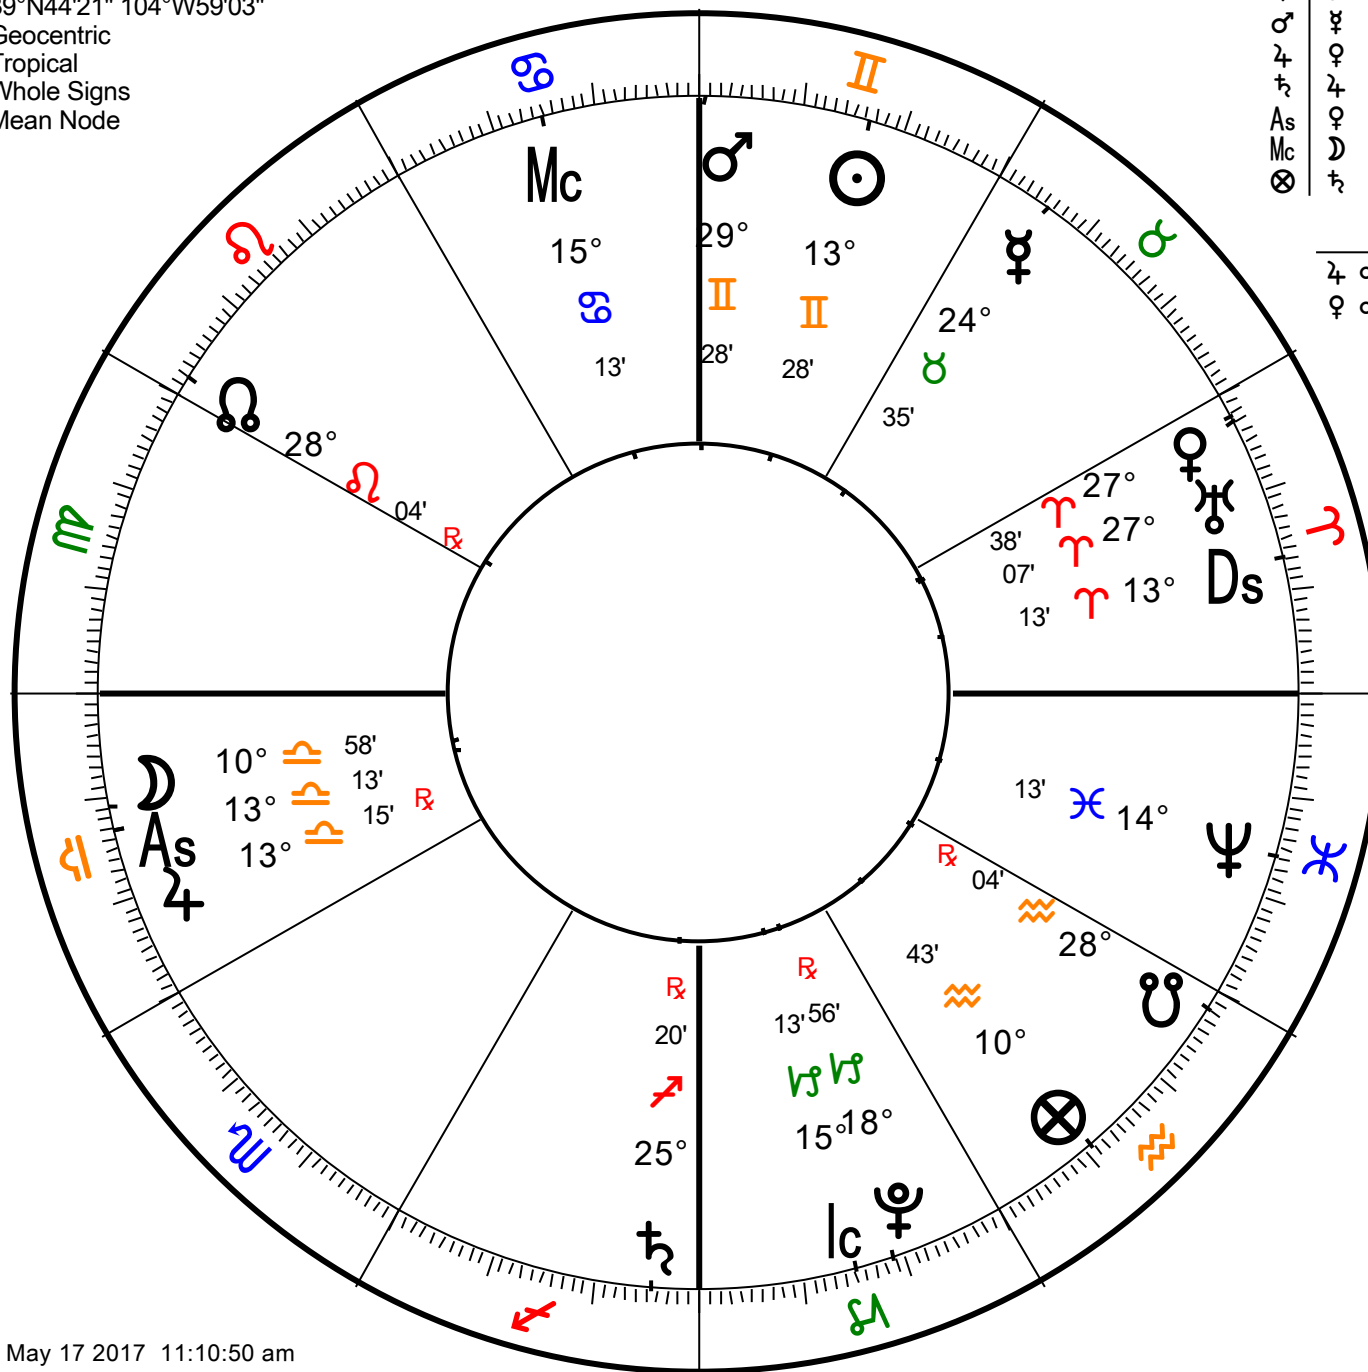

Chart 1  
**June 3 2017**  
 Natal Chart  
 Jun 3 2017, Sat  
 3:16 pm MDT +6:00  
 Denver, Colorado  
 39°N44'21" 104°W59'03"  
 Geocentric  
 Tropical  
 Whole Signs  
 Mean Node

Day of ♄ Hour of ♄  
 8th Hour of Day  
 Last Hr ♃ -64 mins  
 Next Hr ♃ +9 mins

ASPECTS

♄ ♂ As 0°02' A  
 ♀ ♂ ♃ 0°31' S

Fixed Stars

Star	Orb
♀ ♂ CAPULUS---	0°09'
♂ ♂ BETELGEUSE ***	0°29'
♂ ♂ POLARIS	0°40'
♄ ♂ ACULEUS	0°37'
Mc ♂ SIRIUS***	0°55'
♂ ♂ CANOPUS**	0°03'
Ds // PROCYON	0°02'
lc ♂ VEGA	0°20'

Parts: hermetic lots.arp

Name	Long.	Sg	Hs
Fortune	10° ≈ 43' 57"	≈	5
Spirit	15° II 43' 39"	II	9
Basis	08° II 14	II	9
Exaltation	18° ♁ 45	♁	11
Necessity	29° II 22	II	9
Eros	25° ♁ 09	♁	11
Courage	24° ♂ 29	♂	8
Victory	10° ≈ 46	≈	5
Nemesis	28° ♃ 36	♃	2

NEAREST LUNAR PHASES

Full	May 10 2017	3:43 pm	20° ♃ 24
3rd Q	May 18 2017	6:33 pm	28° ≈ 14
New	May 25 2017	1:45 pm	04° II 46
1st Q	Jun 1 2017	6:43 am	11° ♃ 12
Full	Jun 9 2017	7:10 am	18° ♃ 53

May 17 2017 11:10:50 am