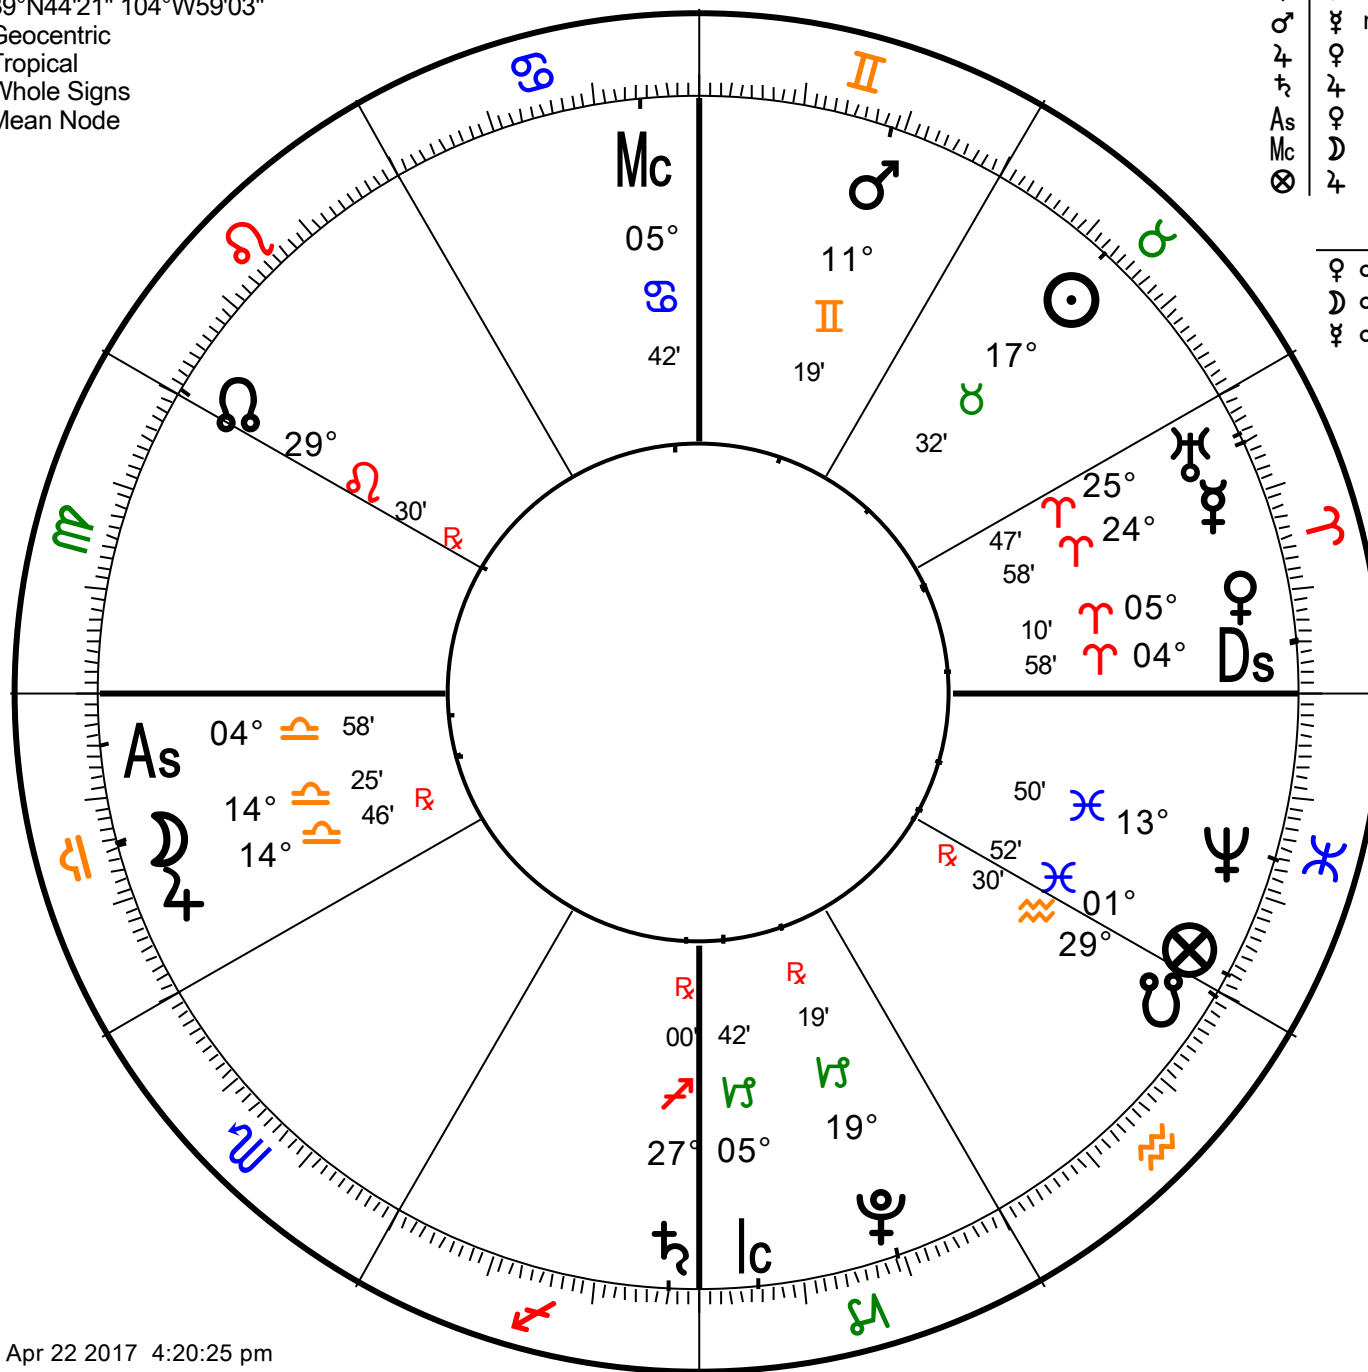

Chart 1
May 7 2017
 Natal Chart
 May 7 2017, Sun
 4:21 pm MDT +6:00
 Denver, Colorado
 39°N44'21" 104°W59'03"
 Geocentric
 Tropical
 Whole Signs
 Mean Node

Day of ☉ Hour of ♀
 9th Hour of Day
 Last Hr ☉ -65 mins
 Next Hr ♀ +5 mins

ESSENTIAL DIGNITIES

Pt	Ruler	Exalt	Trip	Term	Face	Detri	Fall	Score
☽	♀	♋	♋	♋	♋	♋	☉	+0 p
☉	♀	☽	♀ m	♋	☽	♋	--	+0 p
♀	♂ m	☉	☉ m	♈	♀	♀	♋	+0 p
♂	♂ m	☉	☉ m	♋	♂ +	♂	♋	-5 p
♋	♀	♋	♋	♋ +	♋ +	♋	♋	+1
♌	♀	♋	☉	♈ +	♋ +	♋	♋	+2
♍	♀	♋	♋	♋	♋	♋	♋	+1
As	♀	♋	♋	♋	☽	♋	♋	--
Mc	☽	♋	♋	♋	♀	♋	♋	--
☉	♋	♋	♀	♀	♋	♋	♋	--

ASPECTS

♀	♂	Ds	0°12' A
☽	♂	♋	0°20' A
♀	♂	♋	0°49' A

Fixed Stars

Fixed Stars	Orb
♁ ♂ REGULUS***	0°33'

Parts: hermetic lots.arp

Name	Long.	Sg	Hs
Fortune	01° 52' 24"	♃	6
Spirit	08° 04' 49"	♄	8
Basis	28° 34' 46"	♅	10
Exaltation	06° 17' 26"	♆	12
Necessity	11° 02' 52"	♇	11
Eros	02° 17' 04"	♆	12
Courage	25° 11' 31"	♈	9
Victory	11° 56' 40"	♃	6
Nemesis	09° 07' 50"	♁	3

NEAREST LUNAR PHASES

Full	Apr 11 2017	0:09 am	21° 32'
3rd Q	Apr 19 2017	3:57 am	29° 31'
New	Apr 26 2017	6:17 am	06° 27'
1st Q	May 2 2017	8:47 pm	12° 52'
Full	May 10 2017	3:43 pm	20° 24'