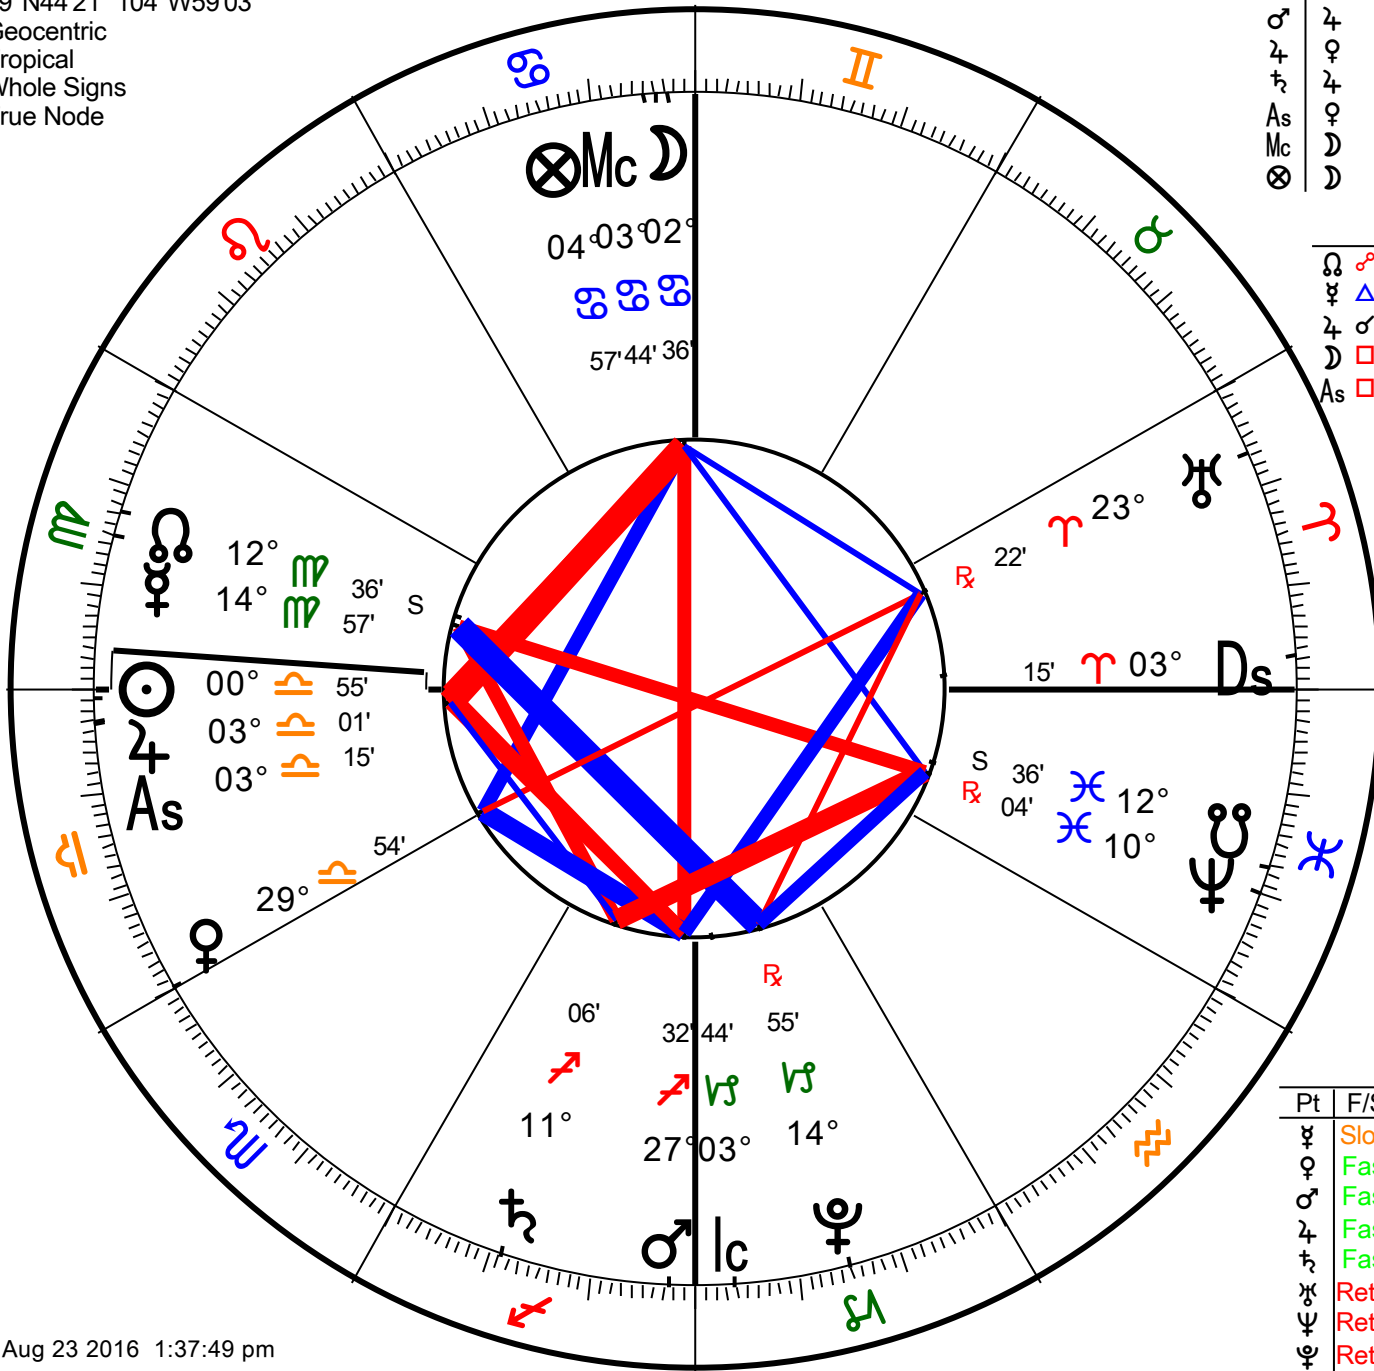

Chart 1
September 23
 Natal Chart
 Sep 23 2016, Fri
 7:05 am MDT +6:00
 Denver, Colorado
 39°N44'21" 104°W59'03"
 Geocentric
 Tropical
 Whole Signs
 True Node

Day of ♀ Hour of ♀
 1st Hour of Day
 Last Hr ☉ -12 mins
 Next Hr ♀ +48 mins

ESSENTIAL DIGNITIES

Pt	Ruler	Exalt	Trip	Term	Face	Detri	Fall	Score
☽	☽ +	♄	♀	♂	♀	♄	♂	+5
☉	♀	♄	♄ m	♄	☽	♂	☉ -	-4 p
♀	♀ +	♀ +	♀	♀	♀	♄	♀	+9
♂	♂ +	♄	♄	♂ +	♄	♂	♂	+5
♄	♄	♄	☉	♂ +	♄	♄	♂	+2
♃	♃	♄	♄ m	♄ m	☽	♂	♂	+0 p
♂	♄	♄	☉ m	♄	☽	♂	♂	+0 p
As	♄	♄	♄	♄	☽	♂	♂	--
Mc	♄	♄	♄	♄	♀	♄	♄	--
☉	♄	♄	♀	♂	♀	♄	♂	--

ASPECTS

♁	♂	♄	0°00' A	☽	♄	As	0°39' S	♄	♄	1°30' A
♀	♂	♄	0°02' S	♄	♄	Mc	0°42' S	♄	♄	1°30' A
♄	♂	As	0°14' S	♄	♄	♄	1°02' S	☽	♄	1°41' S
☽	♄	♄	0°24' A	☽	♂	Mc	1°07' S	As	♄	1°41' S
As	♄	Mc	0°28' S	Mc	♂	♄	1°12' A	♄	♄	1°55' S

NEAREST LUNAR PHASES

New	Sep 1 2016	3:04 am	09°♁21	♁
1st Q	Sep 9 2016	5:49 am	17°♁13	♁
Full	Sep 16 2016	1:06 pm	24°♁19	♁
3rd Q	Sep 23 2016	3:57 am	00°♁47	♁
New	Sep 30 2016	6:12 pm	08°♁15	♁

retrogrades and stations.pts