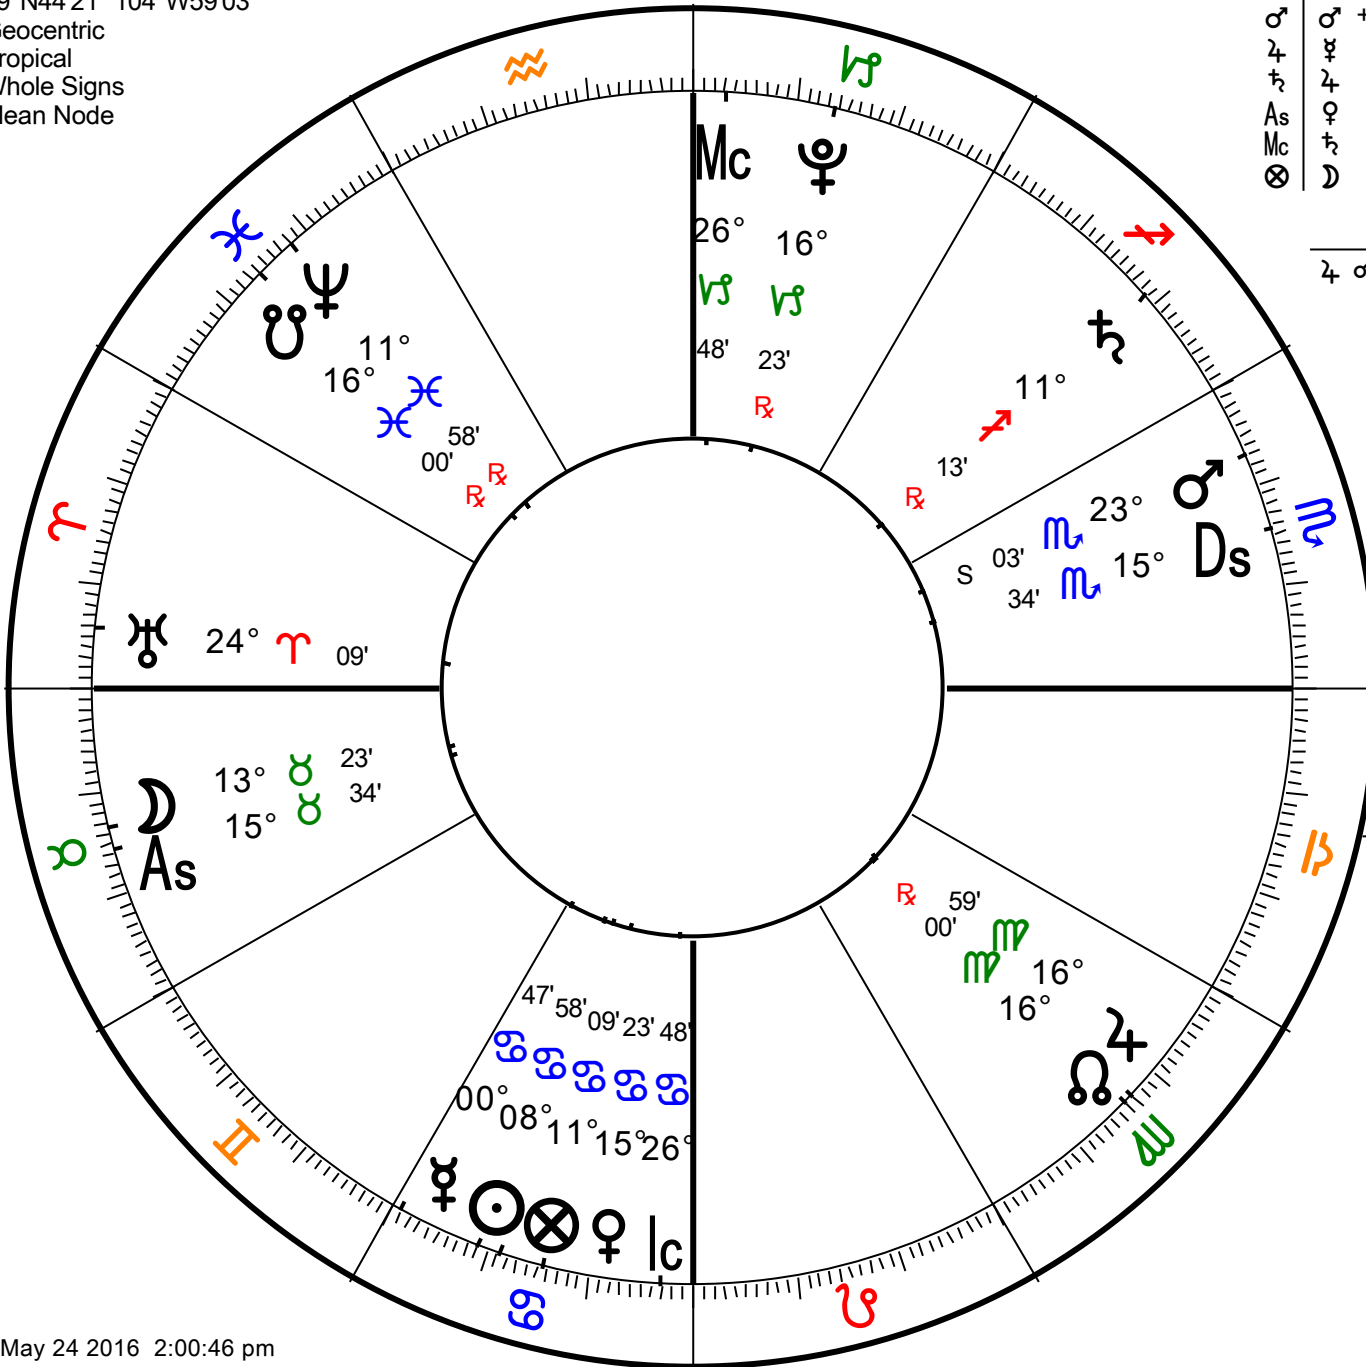

Chart 1
June 30 2016
 Natal Chart
 Jun 30 2016, Thu
 2:20 am MDT +6:00
 Denver, Colorado
 39°N44'21" 104°W59'03"
 Geocentric
 Tropical
 Whole Signs
 Mean Node

Day of ♀ Hour of ☉
 8th Hour of Night
 Last Hr ♂ -30 mins
 Next Hr ♀ +16 mins

ASPECTS

♄ ♂ ♃ 0°58' S

Fixed Stars		Orb
☽	// REGULUS***	0°08'
☉	♄ ALHENA	0°21'
♀	// HAMAL	0°07'
♁	♄ CANOPUS**	0°13'
♂	♄ AGENA	0°58'
♄	// BELLATRIX **	0°06'
♃	// ALTAIR	0°06'
♀	♄ VEGA	0°50'
♁	♄ RUKBAT	0°28'
♁	♄ ACHERNAR	0°27'
As	// ALHENA	0°07'
	// ALDEBARAN ***	0°02'
Ds	♄ ZUBEN ELGENUBI	0°15'
lc	♄ PROCYON	0°48'