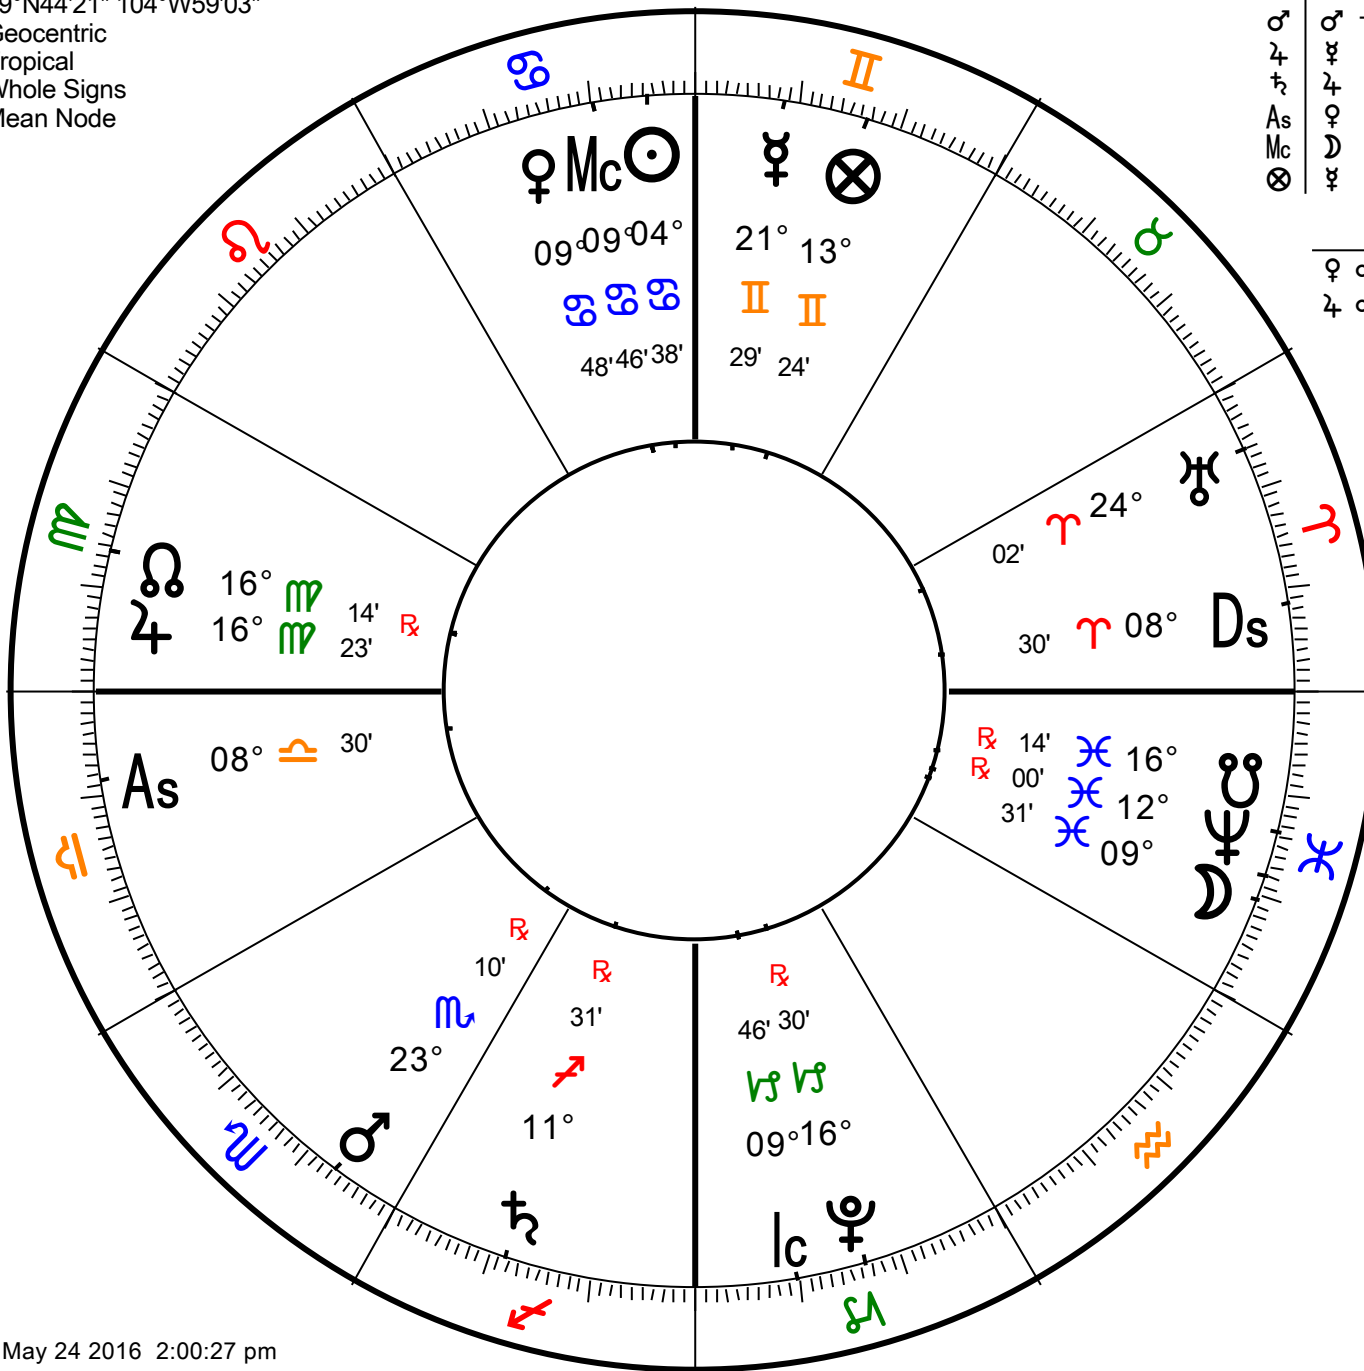

Chart 1
 June 25 2016
 Natal Chart
 Jun 25 2016, Sat
 1:25 pm MDT +6:00
 Denver, Colorado
 39°N44'21" 104°W59'03"
 Geocentric
 Tropical
 Whole Signs
 Mean Node

Day of ♄ Hour of ☽
 7th Hour of Day
 Last Hr ♃ -22 mins
 Next Hr ♃ +52 mins

ESSENTIAL DIGNITIES									
Pt	Ruler	Exalt	Trip	Term	Face	Detri	Fall	Score	
☽	♃	♀	♀	♀	♃ m	♃	♃	+0	p
☉	♃	♃	♀	♂	♀	♃	♂	+0	p
♀	♀ +	♁ m	♃	♂	☉ +	♃	♂	+5	
♃	♃	♃	♀ +	♀ +	♀ +	♃	♂	+6	
♂	♂ +	--	♀	♃	♀	♀	♂	+5	
♃	♃	♀	♀	♀	♀	♃	♂	-5	p
♃	♃	♁	☉	♃	♃ m	♃	♂	+0	p
As	♀	♃	♃	♀	♃	♂	☉	--	
Mc	♃	♃	♀	♀	♀	♃	♂	--	
☉	♀	♁	♃	♀	♂	♃	♂	--	

ASPECTS

♀	♂	Mc	0°02' A		
♃	♂	♁	0°09' S		

Fixed Stars	Orb
♀ ♂ CAPELLA	0°35'
♂ PHACT	0°53'
♂ BELLATRIX **	0°19'
♀ ♂ ALHENA	0°29'
♂ ♂ AGENA	0°50'
♃ // BELLATRIX **	0°07'
♃ // ALTAIR	0°09'
♀ ♂ VEGA	0°56'
♂ RUKBAT	0°21'
♁ ♂ ACHERNAR	0°41'
As ♂ DIADEM	0°40'
Mc ♂ ALHENA	0°26'

Parts: hermetic lots.arp

Name	Long.	Sg	Hs
Fortune	13° II 24'03"	II	9
Spirit	03° ≈ 37'15"	≈	5
Basis	18° ≈ 17	≈	5
Exaltation	22° ☽ 52	☽	10
Necessity	00° ♁ 25	♁	1
Eros	14° ♃ 42	♃	6
Courage	28° ♀ 44	♀	7
Victory	21° ♂ 17	♂	8
Nemesis	10° ♀ 23	♀	7