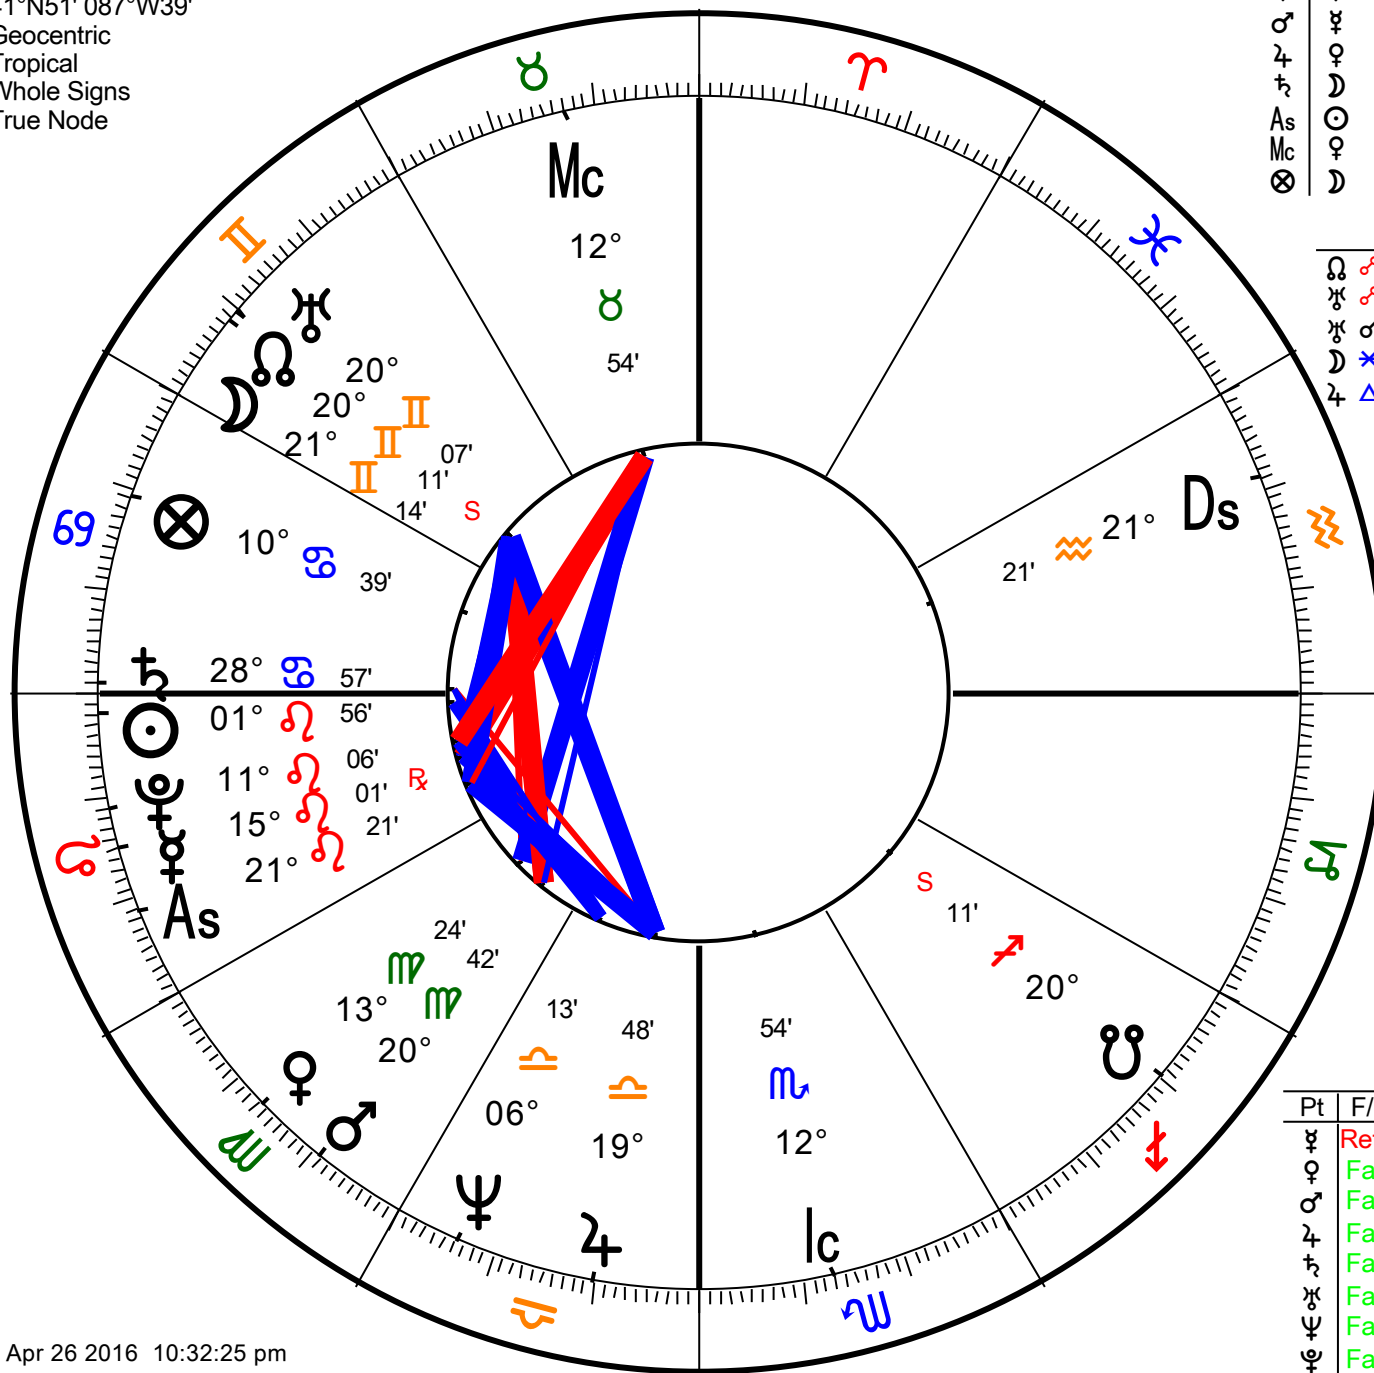

Chart 1
Demetra George
 Natal Chart
 Jul 25 1946, Thu
 6:22 am CST +6:00
 Chicago, Illinois
 41°N51' 087°W39'
 Geocentric
 Tropical
 Whole Signs
 True Node

Day of ♃ Hour of ♂
 2nd Hour of Day
 Last Hr ♃ -28 mins
 Next Hr ☉ +45 mins

ASPECTS					
♋	♏	0°00' A	♌	♎	0°23' A
♏	♏	0°03' A	♌	♏	0°23' A
♏	♏	0°03' A	♏	♎	0°29' A
♏	♁	0°07' S	♏	♏	0°30' S
♃	♁	0°19' A	♏	♏	0°30' S
♏	♁	0°31' S	♏	♏	0°34' S
♏	♏	1°02' S	♏	♏	1°02' S
♃	♏	1°06' S	♏	♏	1°06' S

NEAREST LUNAR PHASES				
New	Jun 28 1946	10:06 pm	06° 38' 48"	♏
1st Q	Jul 5 1946	11:15 pm	13° 03' 31"	♏
Full	Jul 14 1946	3:23 am	21° 03' 19"	♏
3rd Q	Jul 21 1946	1:52 pm	28° 07' 25"	♏
New	Jul 28 1946	5:53 am	04° 02' 47"	♏

retrogrades and stations.pts					
Pt	F/S	Last Stn	Last Stn	Next Stn	Next Stn
♀	Retro	16° 02' 21" 22"	-5.7 days	04° 02' 52" 42"	+18 days
♁	Fast	17° 07' 11" 36"	-444 days	02° 07' 29" 49"	+94 days
♂	Fast	14° 03' 06" 26"	-153 days	07° 07' 36" 36"	+532 days
♃	Fast	17° 02' 27" 07"	-40 days	27° 02' 33" 46"	+231 days
♅	Fast	17° 03' 56" 59"	-127 days	08° 02' 53" 24"	+118 days
♆	Fast	13° 02' 24" 33"	-155 days	21° 02' 47" 57"	+64 days
♇	Fast	05° 02' 50" 23"	-38 days	10° 02' 48" 24"	+171 days
♁	Fast	09° 02' 25" 59"	-94 days	13° 02' 22" 10"	+112 days