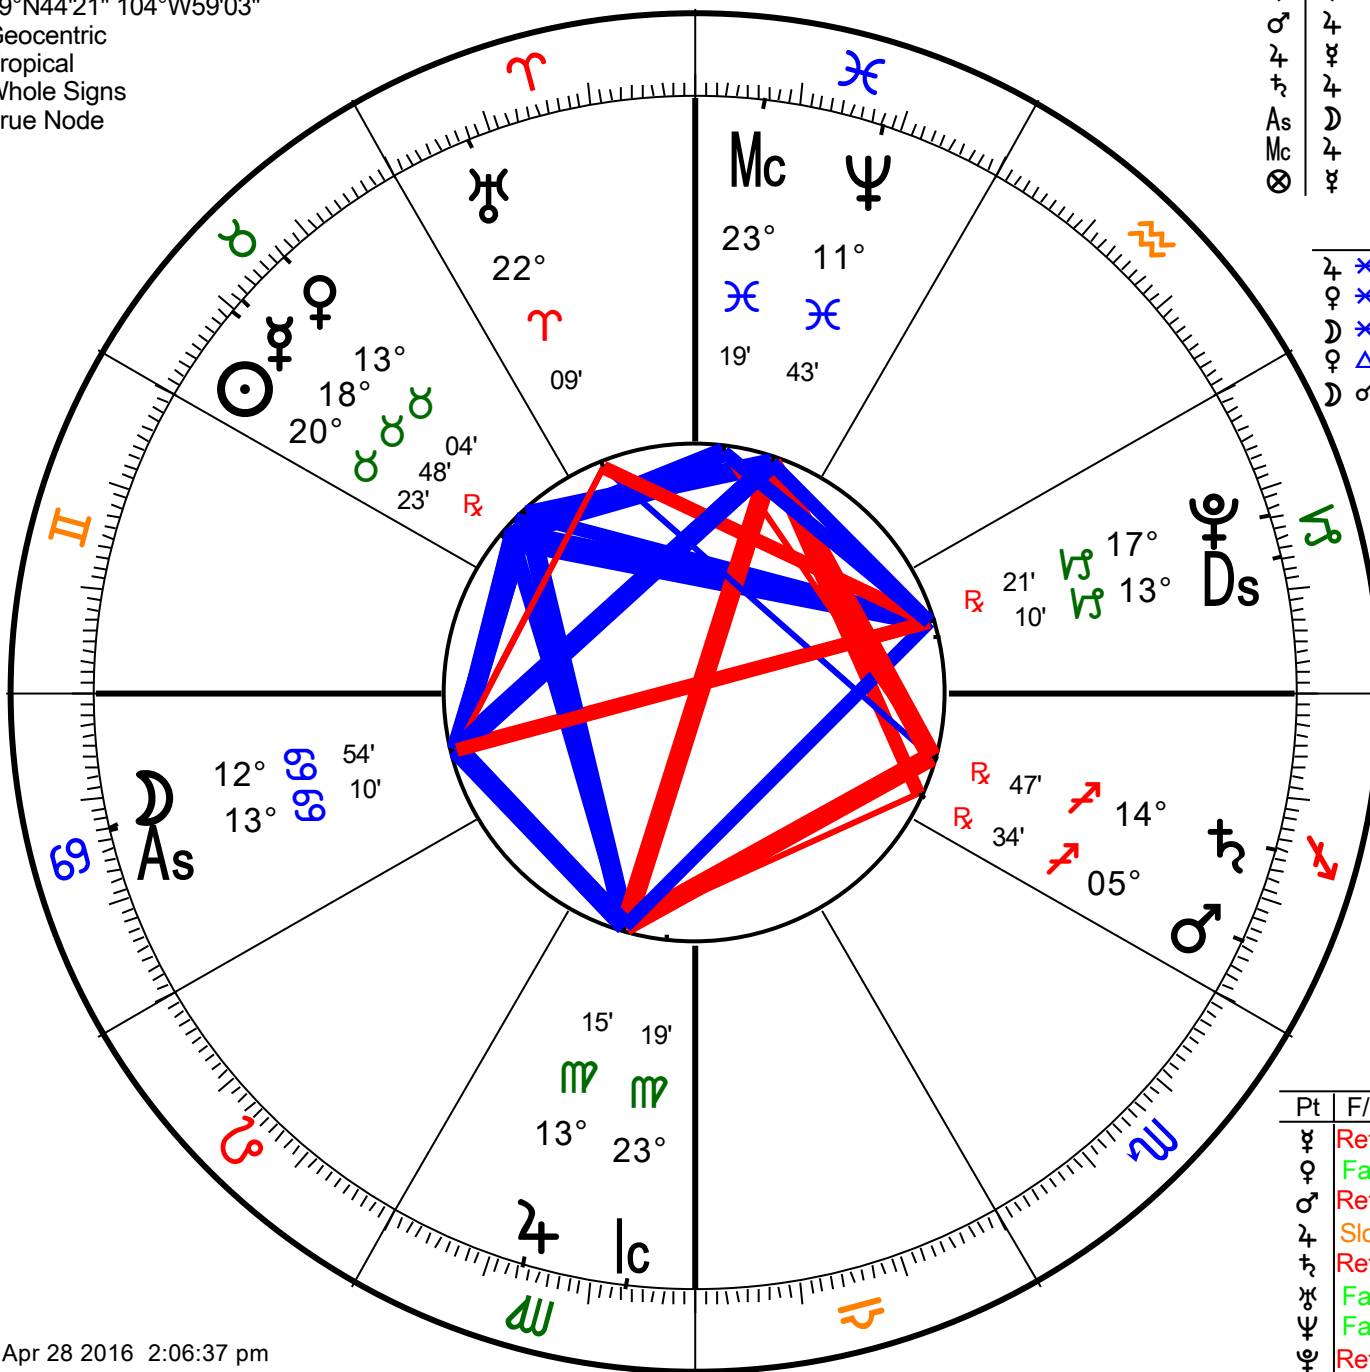

Chart 1
May 10, 2016
 Natal Chart
 May 10 2016, Tue
 9:20 am MDT +6:00
 Denver, Colorado
 39°N44'21" 104°W59'03"
 Geocentric
 Tropical
 Whole Signs
 True Node

Day of ♂ Hour of ♀
 3rd Hour of Day
 Last Hr ☉ -65 mins
 Next Hr ♀ +5 mins

ASPECTS									
♄	♁	As	0°05' A	☽	♁	0°20' A	♄	♁	1°31' A
♀	♁	As	0°06' S	☽	♁	1°11' S	♄	♁	1°32' A
☽	♁	♀	0°09' A	♀	♁	1°20' S	☉	♁	1°35' S
♀	♁	♄	0°11' A	♀	♁	1°26' A	☉	♁	2°56' S
☽	♁	As	0°15' S	♀	♁	1°26' S	☉	♁	3°01' S

Parts: hermetic lots.arp			
Name	Long.	Sg	Hs
Fortune	05° 41' 26"	♁	3
Spirit	20° 8' 39"	♁	11
Exaltation	11° 47'	♁	12
Necessity	00° 43'	♁	5
Eros	05° 35'	♁	1
Courage	13° 16'	♁	10
Victory	05° 46'	♁	5
Nemesis	04° 04'	♁	10

NEAREST LUNAR PHASES				
1st Q	Apr 13 2016	10:00 pm	24° 38'	♁
Full	Apr 21 2016	11:24 pm	02° 30'	♁
3rd Q	Apr 29 2016	9:29 pm	10° 13'	♁
New	May 6 2016	1:30 pm	16° 41'	♁
1st Q	May 13 2016	11:03 am	23° 21'	♁