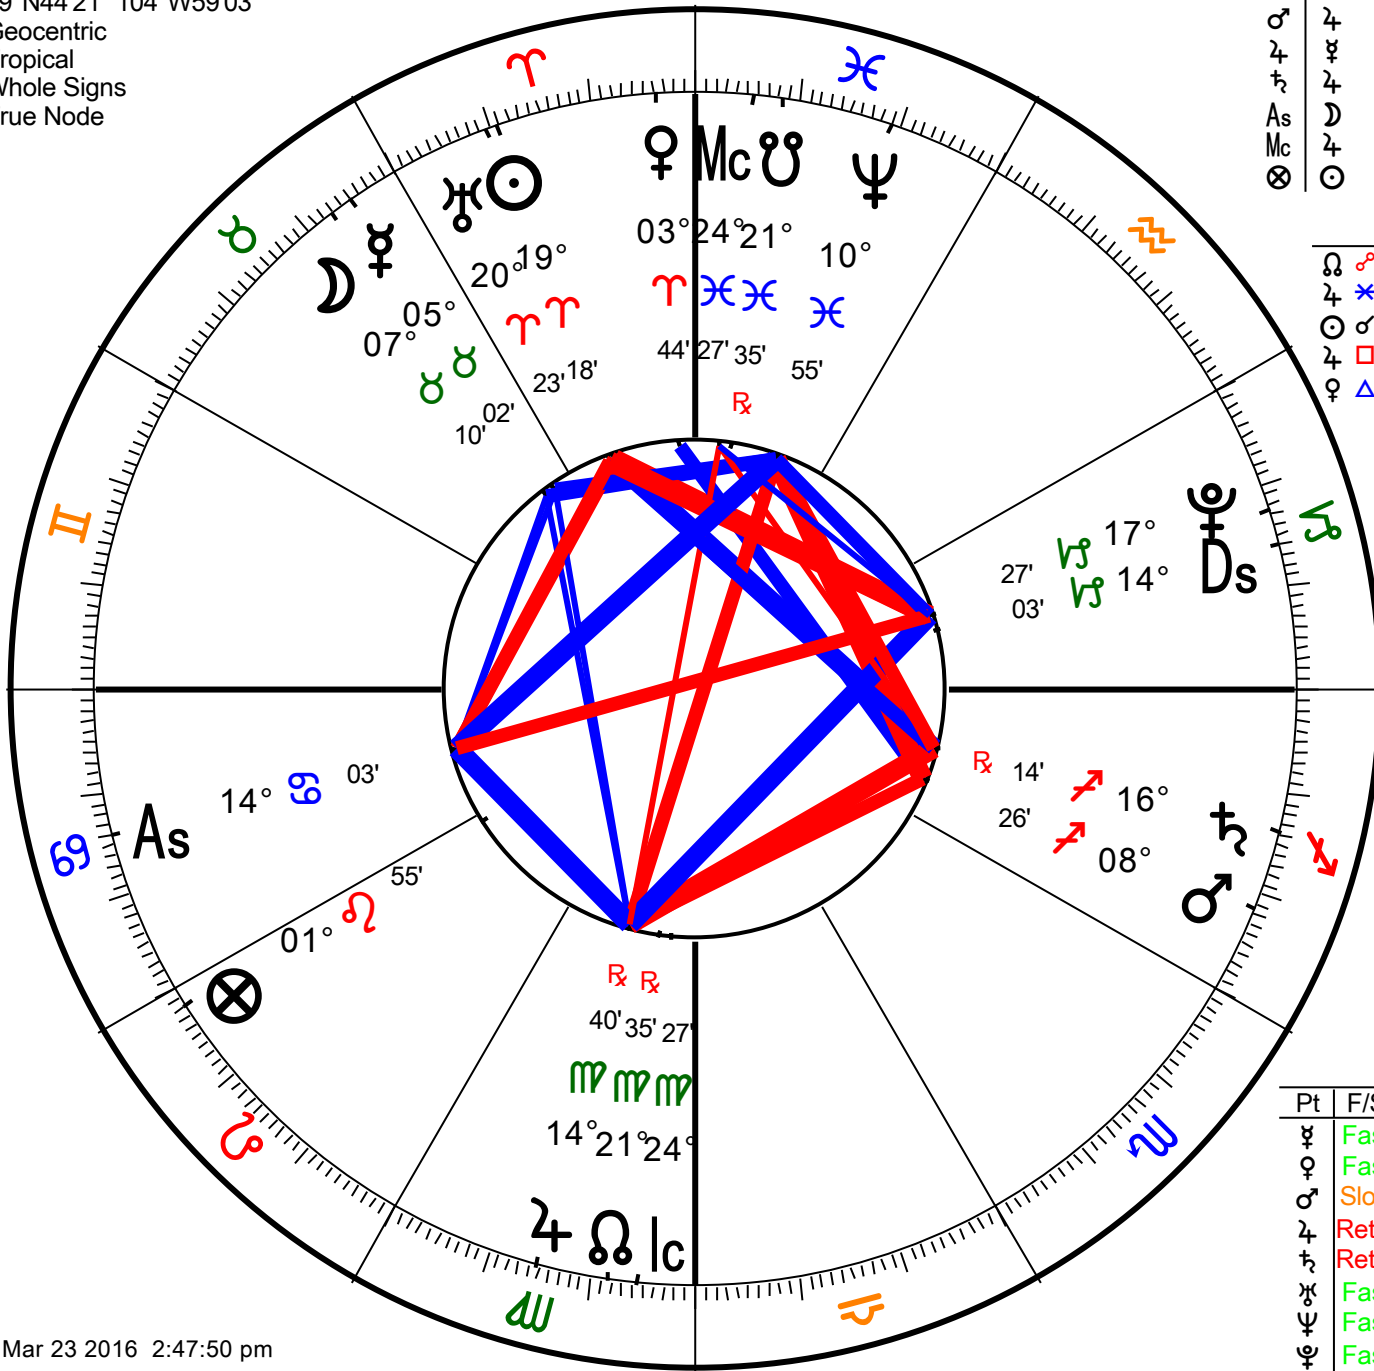

Chart 1
April 8 2016
 Natal Chart
 Apr 8 2016, Fri
 11:30 am MDT +6:00
 Denver, Colorado
 39°N44'21" 104°W59'03"
 Geocentric
 Tropical
 Whole Signs
 True Node

Day of ♀ Hour of ♋
 5th Hour of Day
 Last Hr ♋ -37 mins
 Next Hr ♌ +27 mins

ESSENTIAL DIGNITIES

Pt	Ruler	Exalt	Trip	Term	Face	Detri	Fall	Score
♃	♀	♃ +	♀	♀	♃	♂	--	+4
♄	♂	♄ +	♂ +	♃	♄ +	♀	♋	+8
♅	♀	♃	♀	♀	♃ +	♂	--	+1
♆	♂	♄	♂	♃ m	♅	♂	-	-5 p
♇	♂	♅	♂	♃ m	♆	♂	-	+0 p
♈	♀	♃	♀	♀ m	♄	♂	-	-5 p
♉	♂	♄	♂	♀	♃	♂	♋	+0 p
♊	♀	♃	♀	♃	♄	♂	♌	--
♋	♂	♄	♂	♃	♅	♂	♍	--
♌	♀	♃	♀	♃	♄	♂	♎	--
♍	♂	♄	♂	♃	♅	♂	♏	--
♎	♀	♃	♀	♃	♄	♂	♐	--
♏	♂	♄	♂	♃	♅	♂	♑	--
♐	♀	♃	♀	♃	♄	♂	♒	--
♑	♂	♄	♂	♃	♅	♂	♓	--
♒	♀	♃	♀	♃	♄	♂	♈	--
♓	♂	♄	♂	♃	♅	♂	♉	--

ASPECTS

♃	♅	♃	0°00' A	♄	♃	1°50' S	♃	♅	Mc	2°52' S
♄	♆	As	0°36' A	♃	♄	2°08' S	♃	♄	♀	2°55' S
♅	♆	♃	1°04' A	♅	♃	2°28' A	♃	♄	♋	3°04' S
♆	♇	♋	1°33' S	♄	♃	2°47' S	♃	♄	♌	3°06' A
♇	♈	♌	1°48' A	♃	♅	2°52' S	♃	♄	As	3°08' S

Pt	F/S	Last Stn	Last Stn	Next Stn	Next Stn
♃	Fast	14°♏54'42"	-73 days	23°♌36'07"	+19 days
♄	Fast	14°♃23'18"	-215 days	13°♏08'49"	+329 days
♅	Slow	09°♎01'31"	-689 days	08°♌54'02"	+8.8 days
♆	Retro	23°♏14'16"	-91 days	13°♏15'19"	+30 days
♇	Retro	16°♌24'18"	-14 days	09°♌46'44"	+126 days
♈	Fast	16°♏33'30"	-104 days	24°♏30'28"	+112 days
♉	Fast	07°♌01'08"	-142 days	12°♌02'23"	+66 days
♊	Fast	12°♏58'29"	-196 days	17°♏29'06"	+9.6 days