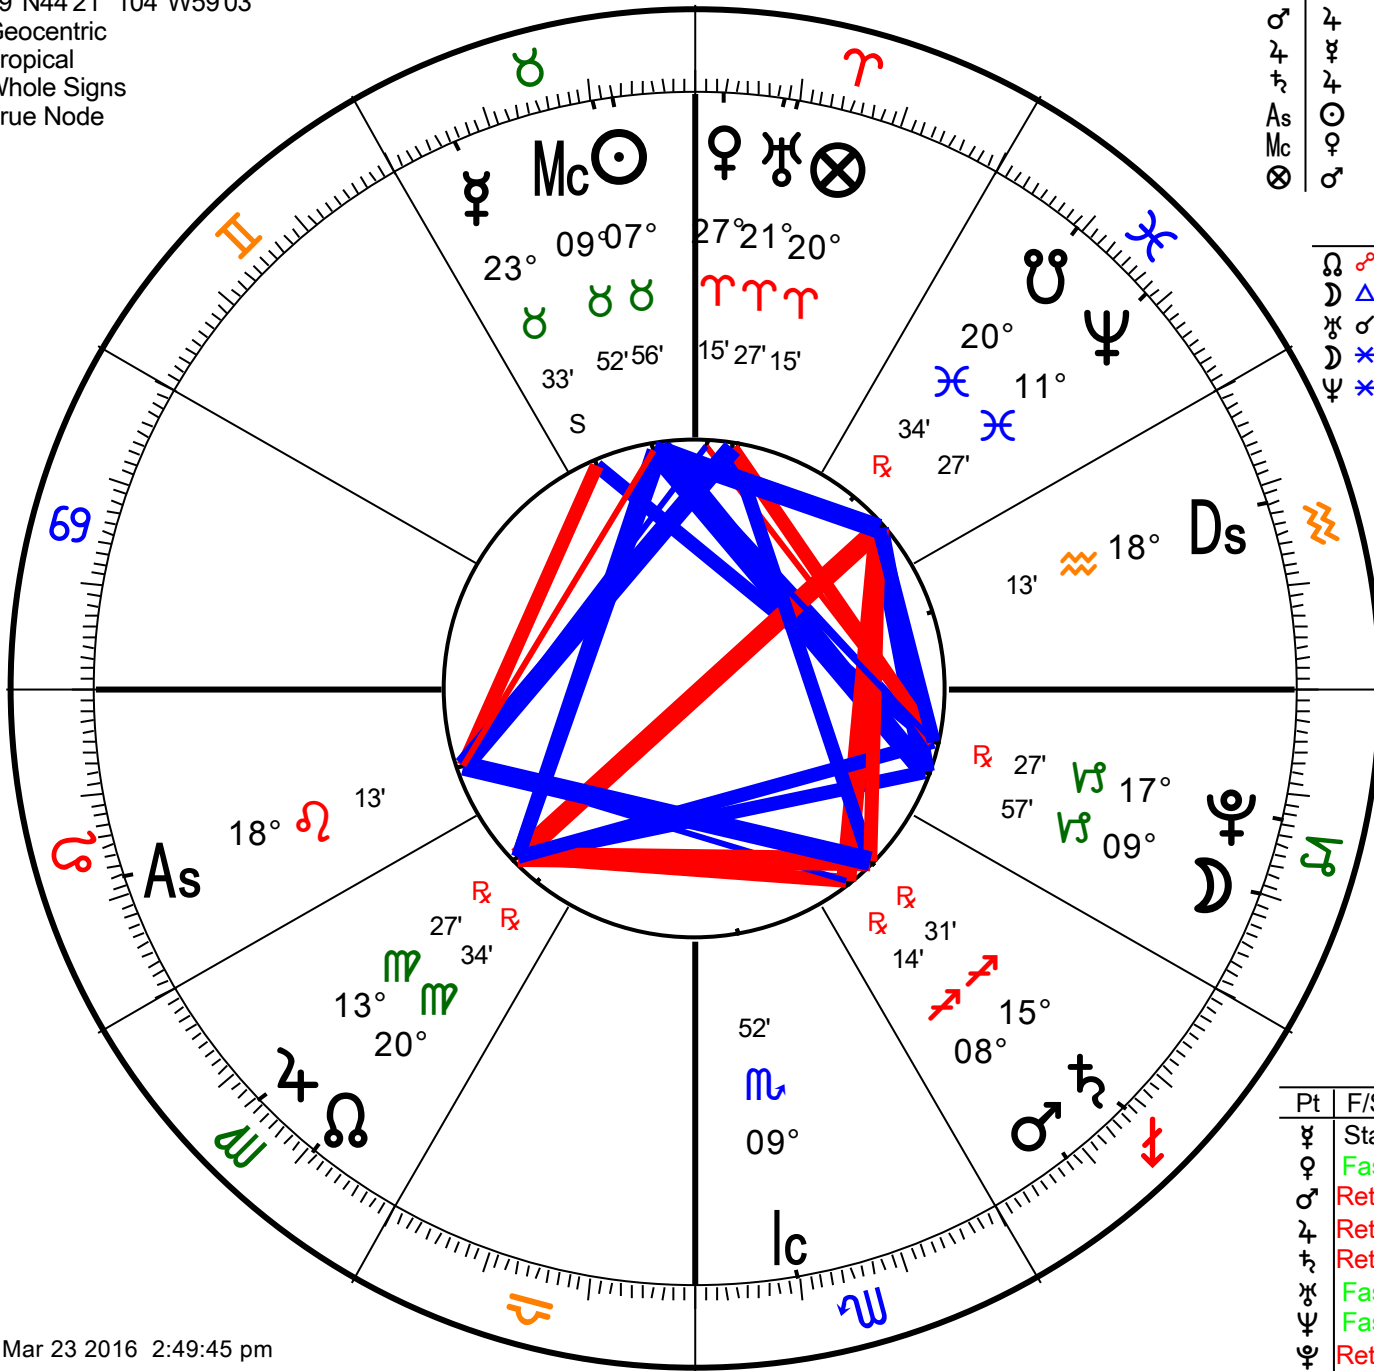

Chart 1
April 27 2016
 Natal Chart
 Apr 27 2016, Wed
 1:05 pm MDT +6:00
 Denver, Colorado
 39°N44'21" 104°W59'03"
 Geocentric
 Tropical
 Whole Signs
 True Node

Day of ♀ Hour of ♀
 7th Hour of Day
 Last Hr ☉ -8 mins
 Next Hr ♀ +61 mins

ESSENTIAL DIGNITIES

Pt	Ruler	Exalt	Trip	Term	Face	Detri	Fall	Score
☽	♃	♂	♀	♃	♃	☽	♃	-5 p
☉	♀	☽	♀ m	♀	♀	☉	---	+0 p
♀	♀	☽	♀	♃	♃	☉	---	+0 p
♁	♁	☉	♁ m	♃	♁	+	♃	-4
♂	♃	☿	♂	♃	♂	+	♁	+0 p
♄	♄	♁	♄	♀	♀	-	♀	-5 p
♃	♃	☿	♂	♀	♁	+	♁	+0 p
As	---	☉	♁	♂	♃	---	---	---
Mc	☽	☽	♀	♂	♂	---	---	---
☿	♁	☉	♁	♂	♂	+	♃	---

ASPECTS

☽	♁	☿	0°00' S	☉	♁	Mc	1°55' S	♃	♁	As	2°42' S
☽	♁	Mc	0°05' A	♃	♁	♂	2°00' A	♀	♁	☿	2°47' S
♁	♁	☿	1°12' A	As	♁	☿	2°01' S	♀	♁	☿	2°59' S
☽	♁	♂	1°29' A	☽	♁	☉	2°01' S	♀	♁	♁	2°59' S
♂	♁	Mc	1°35' A	♃	♁	♃	2°03' A	♀	♁	♁	3°06' A

Parts: hermetic lots.arp

Name	Long.	Sg	Hs
Fortune	20° 15' 00"	♁	9
Spirit	16° 12' 34"	♁	5
Exaltation	29° 17'	♁	12
Necessity	14° 55'	♁	12
Eros	29° 16'	♁	5
Courage	00° 14'	♁	6
Victory	15° 29'	♁	10
Nemesis	22° 57'	♁	5