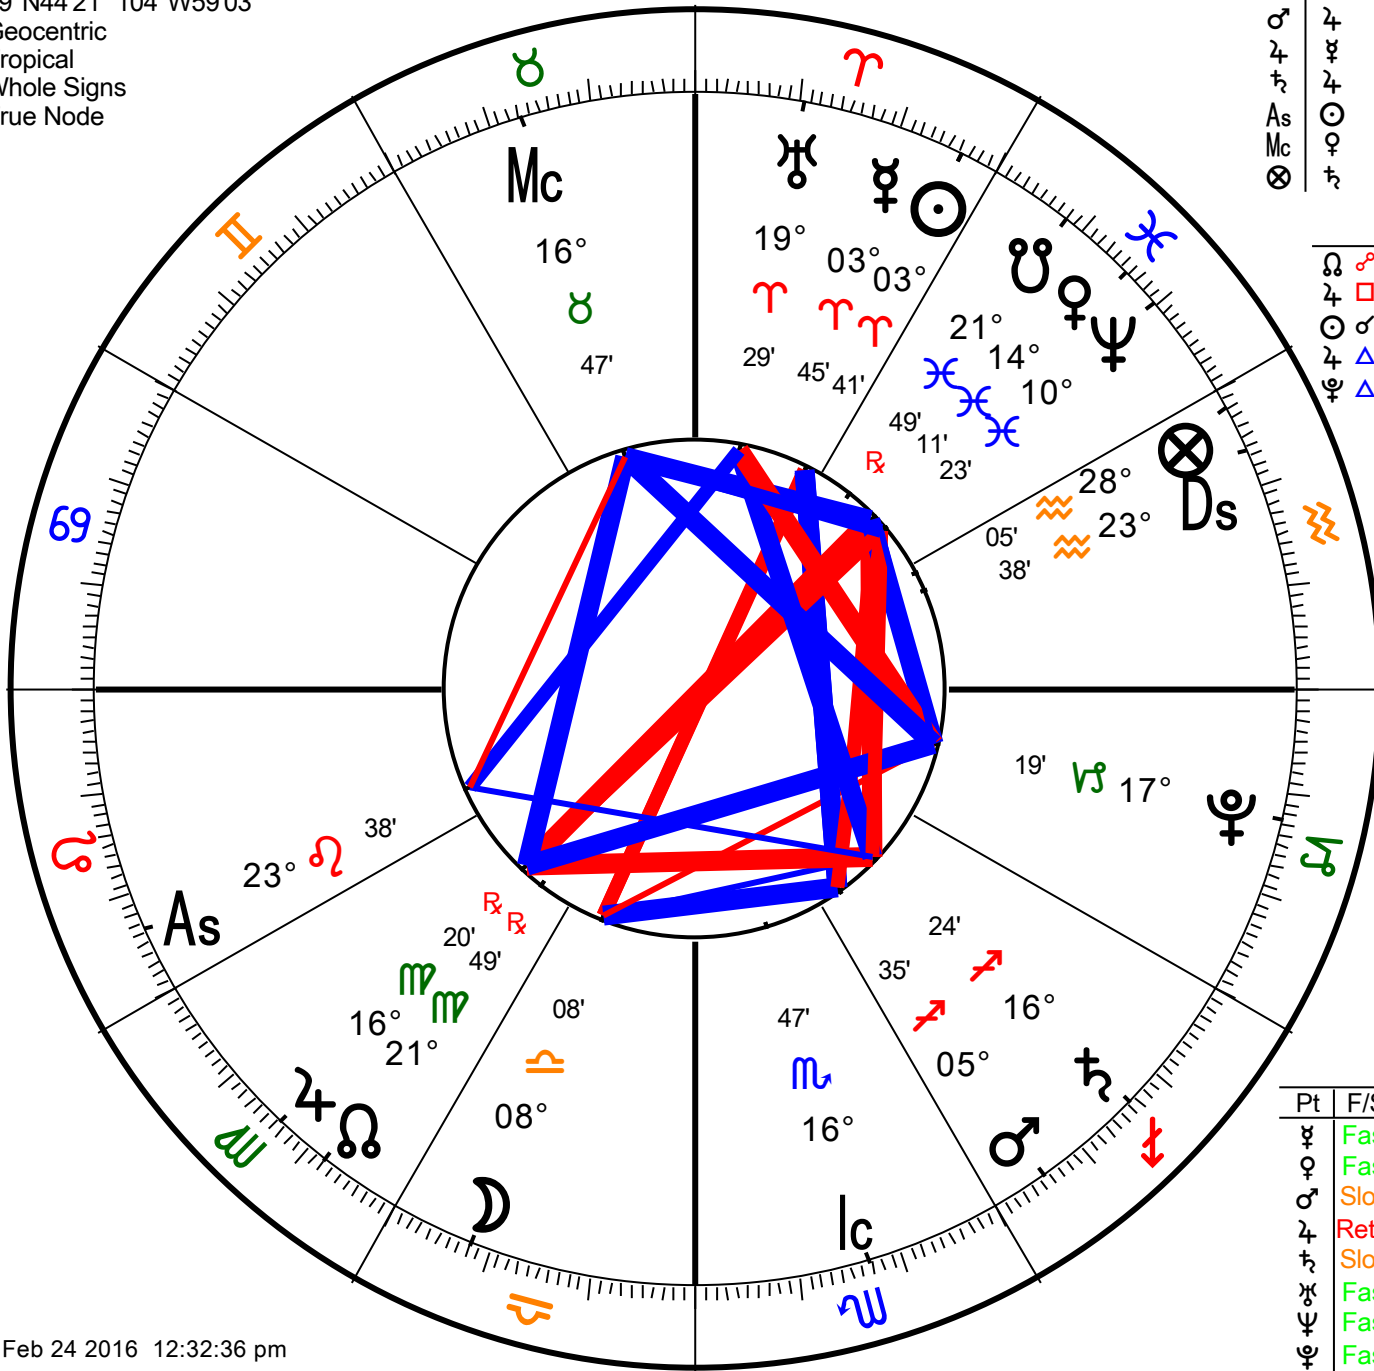

Chart 1
Event of Mar 23 2016
 Event Chart
 Mar 23 2016, Wed
 3:50 pm MDT +6:00
 Denver, Colorado
 39°N44'21" 104°W59'03"
 Geocentric
 Tropical
 Whole Signs
 True Node

Day of ♃ Hour of ☽
 9th Hour of Day
 Last Hr ♃ -42 mins
 Next Hr ♃ +19 mins

ESSENTIAL DIGNITIES								
Pt	Ruler	Exalt	Trip	Term	Face	Detri	Fall	Score
☽	♀	♃	♃	♃	☽ +	♁	☾	+1
☉	♂	☉ +	☉ +	♃	♂	♀	♃	+7
♀	♂	☉ +	☉ +	♃	♂ m	♀	♃	+0 p
♃	♀	♀ +	♀ +	♃ m	♃ m	♀	♃	+7
♁	♃	☿	☉	♃	♂ m	♀	♃	+0 p
♂	♀	♀	♀	♂ m	♂ m	♃	-	-5 p
♃	♂	☿	☉	♀	♂	♀	♃	+0 p
As	☉	--	☉	♀	♂	♃	--	--
Mc	☽	--	♀	♃	☽	--	--	--
☿	♃	--	♃	♃	☽	--	--	--

ASPECTS									
♁	♂	♁	0°00' A	♃	♂	0°58' S	♀	♂	2°12' A
♃	♂	♂	0°03' S	♀	♂	1°49' A	☽	♂	2°33' S
☉	♂	♀	0°04' S	☉	♂	1°53' A	♀	♂	2°35' S
♃	♂	Mc	0°26' S	♀	♂	2°09' A	♃	♂	3°05' S
♀	♂	Mc	0°31' A	♁	♂	2°10' S	♀	♂	3°07' A

Parts: hermetic lots.arp			
Name	Long.	Sg	Hs
Fortune	28° ≈ 05' 50"	≈	7
Spirit	19° ≈ 11' 05"	≈	7
Exaltation	08° ♀ 56	♀	2
Necessity	17° ☿ 58	☿	12
Eros	18° ♀ 38	♀	2
Courage	16° ♀ 09	♀	4
Victory	20° ♃ 48	♂	8
Nemesis	05° ♀ 20	♀	4