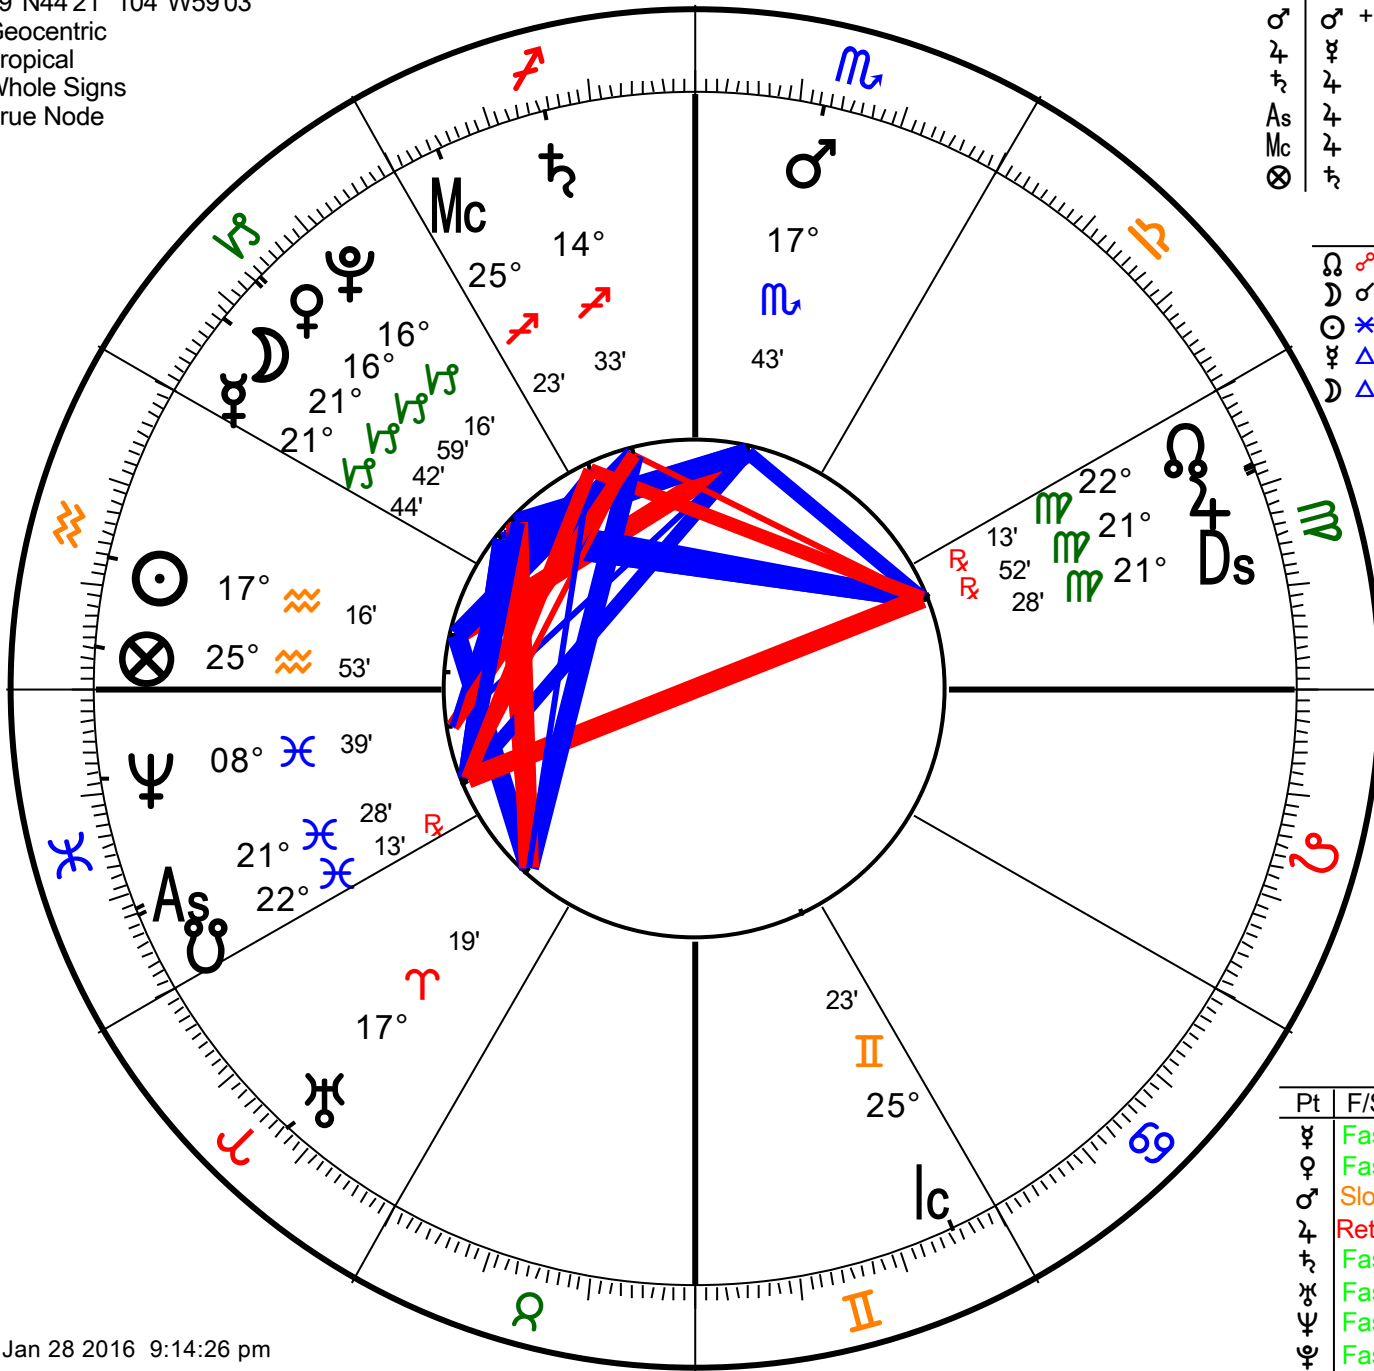

Chart 1  
 Event of Feb 6 2016  
 Event Chart  
 Feb 6 2016, Sat  
 8:35 am MST +7:00  
 Denver, Colorado  
 39°N44'21" 104°W59'03"  
 Geocentric  
 Tropical  
 Whole Signs  
 True Node

Day of ♄ Hour of ♃  
 2nd Hour of Day  
 Last Hr ♄ -36 mins  
 Next Hr ♀ +15 mins

ESSENTIAL DIGNITIES

Pt	Ruler	Exalt	Trip	Term	Face	Detri	Fall	Score
♃	♄	♂	♀	♀	☉	♃	♄	-5 p
♄	♄	--	♄ m	♄	♀ m	☉	--	-5 p
♅	♄	♂	♀	♀	☉ m	♃	♄	+0 p
♆	♄	♂	♀ +	♀ +	♃	♃	♄	+5
♇	♄ +	--	♀	♀	☉	♀	♃	+5
♈	♄	♂	♀	♂	♀	♄	♀	-5 p
♉	♄	♂	♂ m	♂	♃	♀	♃	+0 p
♊	♄	♂	♂	♂	♃	♀	♃	--
♋	♄	♂	♂	♂	♃	♀	♃	--
♌	♄	--	♄	♄	♃	☉	--	--

ASPECTS

♃	♄	0°00' A	♃	♄	0°14' A	♄	♅	As	0°24' A
♄	♅	0°02' A	♀	♄	0°16' A	☉	♃	♄	0°27' A
☉	♄	0°02' A	♀	♃	0°19' A	♀	♄	♅	0°29' A
♀	♄	0°08' A	♄	♅	0°20' A	♀	♃	♄	0°29' A
♃	♄	0°10' A	♄	♅	0°20' A	♃	♄	♅	0°30' S

Parts: hermetic lots.arp

NEAREST LUNAR PHASES

New	Jan 9 2016	6:31 pm	19° 03' 13"
1st Q	Jan 16 2016	4:27 pm	26° 07' 16"
Full	Jan 23 2016	6:46 pm	03° 02' 29"
3rd Q	Jan 31 2016	8:28 pm	11° 02' 41"
New	Feb 8 2016	7:40 am	19° 03' 15"