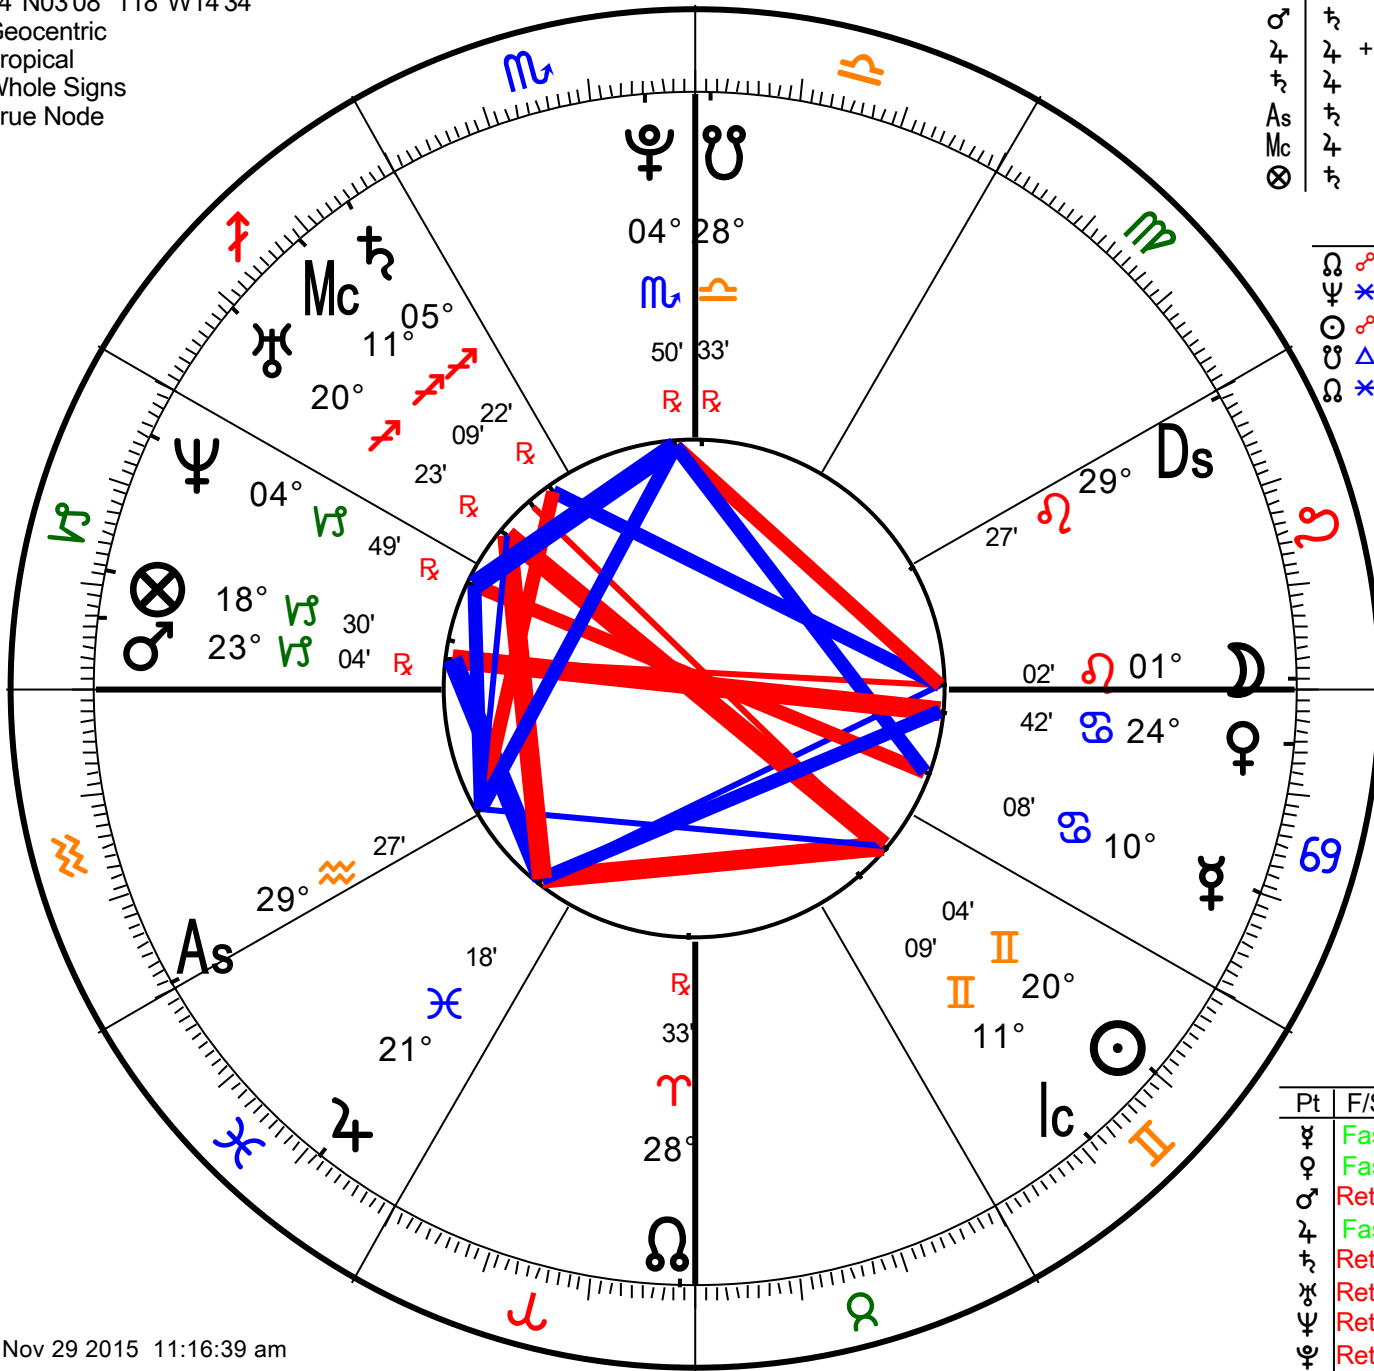

Chart 1
Shia LaBeouf
 Natal Chart
 Jun 11 1986, Wed
 0:14 am PDT +7:00
 Los Angeles, CA
 34°N03'08" 118°W14'34"
 Geocentric
 Tropical
 Whole Signs
 True Node

Day of ♂ Hour of ♀
 6th Hour of Night
 Last Hr ♀ -10 mins
 Next Hr ♂ +38 mins

ASPECTS									
♏	♏	♏	0°00' S	♌	♏	0°54' S	♏	♏	2°28' S
♏	♏	♏	0°00' S	☉	♏	1°13' A	♌	♏	2°47' A
☉	♏	♏	0°18' A	♀	♏	1°37' S	♀	♏	3°24' S
♏	♏	As	0°54' S	♏	♏	1°46' A	♏	♏	3°48' A
♏	♏	As	0°54' S	♏	♏	2°28' S	♀	♏	3°50' A

NEAREST LUNAR PHASES			
1st Q	May 16 1986	6:00 pm	25° ♏ 50
Full	May 23 1986	1:45 pm	02° ♏ 24
3rd Q	May 30 1986	5:55 am	08° ♏ 49
New	Jun 7 1986	7:01 am	16° ♏ 31
1st Q	Jun 15 1986	5:00 am	24° ♏ 05

retrogrades and stations.pts					
Pt	F/S	Last Stn	Last Stn	Next Stn	Next Stn
♏	Fast	17° ♏ 55'42"	-72 days	06° ♏ 25'24"	+28 days
♏	Fast	06° ♎ 00'05"	-412 days	20° ♎ 23'49"	+126 days
♏	Retro	23° ♋ 06'43"	-2.3 days	11° ♋ 25'00"	+62 days
♌	Fast	07° ♏ 07'16"	-250 days	22° ♏ 51'25"	+31 days
♌	Retro	09° ♏ 42'13"	-83 days	03° ♏ 03'47"	+56 days
♏	Retro	22° ♏ 22'26"	-75 days	18° ♏ 21'27"	+77 days
♏	Retro	05° ♋ 48'37"	-64 days	03° ♋ 02'21"	+95 days
♏	Retro	07° ♎ 21'46"	-122 days	04° ♎ 32'11"	+33 days