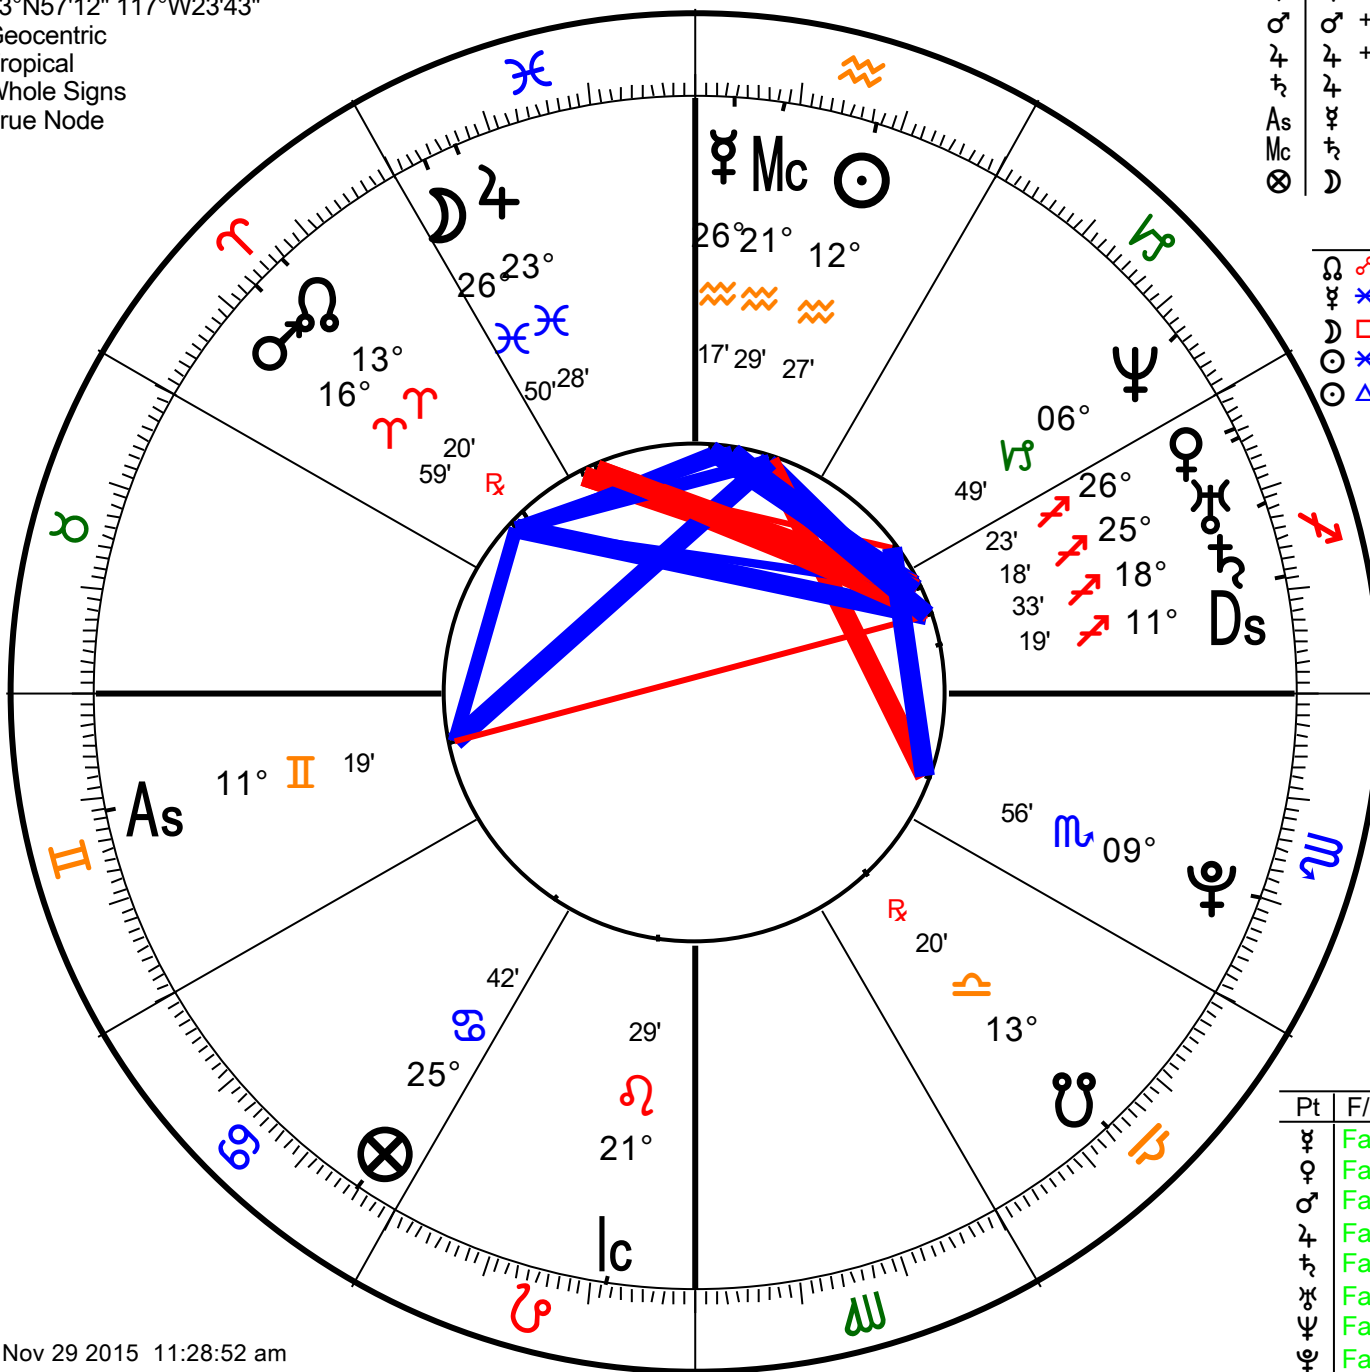

Chart 1
Ronda Rousey
 Natal Chart
 Feb 1 1987, Sun
 12:39 pm PST +8:00
 Riverside, CA
 33°N57'12" 117°W23'43"
 Geocentric
 Tropical
 Whole Signs
 True Node

Day of ☉ Hour of ♂
 7th Hour of Day
 Last Hr ♃ -36 mins
 Next Hr ☉ +16 mins

ASPECTS										
♁	♂	♁	0°00' S	♀	♂	0°59' S	♂	♁	♃	1°34' A
♀	♂	♀	0°05' A	♀	♂	1°04' S	♃	♁	♃	1°49' A
☾	♁	♀	0°27' S	☾	♁	1°08' A	♁	♁	As	2°01' A
☉	♂	♁	0°53' A	☉	♁	1°08' A	♁	♂	As	2°01' A
☉	♁	♁	0°53' A	☾	♁	1°32' S	♃	♁	♁	2°14' S

Parts: hermetic lots.arp			
Name	Long.	Sg	Hs
Fortune	25°♁42'48"	♁	2
Spirit	26°♁55'31"	♁	11
Exaltation	17°♁51	♁	3
Necessity	10°♁44	♁	6
Eros	10°♁46	♁	9
Courage	20°♁02	♁	4
Victory	07°♁52	♁	12
Nemesis	18°♁28	♁	8

NEAREST LUNAR PHASES				
1st Q	Jan 6 1987	2:35 pm	16°♁04	
Full	Jan 14 1987	6:31 pm	24°♁23	
3rd Q	Jan 22 1987	2:46 pm	02°♁22	
New	Jan 29 1987	5:45 am	09°♁06	
1st Q	Feb 5 1987	8:21 am	16°♁19	

retrogrades and stations.pts					
Pt	F/S	Last Stn	Last Stn	Next Stn	Next Stn
♀	Fast	13°♁05'06"	-71 days	14°♁30'06"	+16 days
♂	Fast	04°♁53'38"	-67 days	00°♁27'14"	+475 days
♃	Fast	11°♁25'00"	-173 days	11°♁27'49"	+571 days
♃	Fast	12°♁58'06"	-85 days	29°♁43'51"	+199 days
♃	Fast	03°♁03'47"	-178 days	21°♁09'47"	+57 days
♃	Fast	18°♁21'27"	-157 days	26°♁43'40"	+58 days
♃	Fast	03°♁02'21"	-140 days	08°♁00'10"	+67 days
♃	Fast	04°♁32'11"	-201 days	09°♁58'31"	+9.9 days