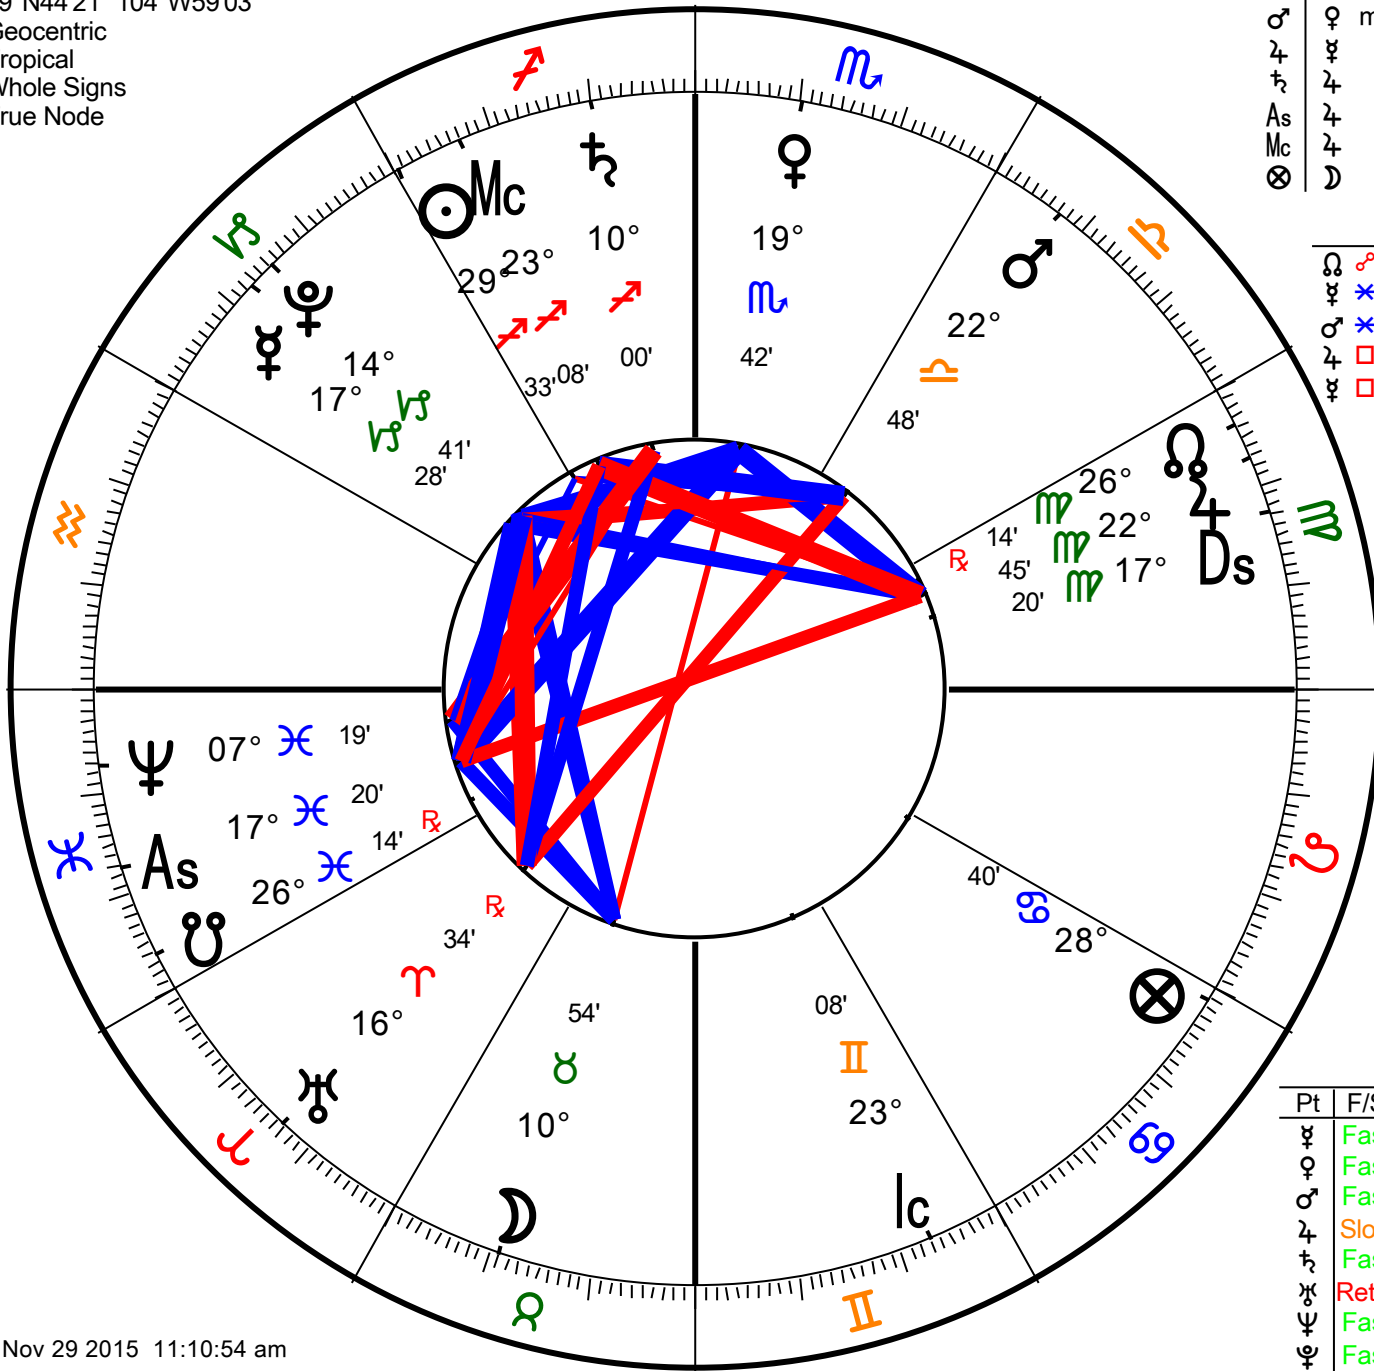

Chart 1
 Event of Dec 21 2015
 Event Chart
 Dec 21 2015, Mon
 11:30 am MST +7:00
 Denver, Colorado
 39°N44'21" 104°W59'03"
 Geocentric
 Tropical
 Whole Signs
 True Node

Day of ☾ Hour of ♀
 6th Hour of Day
 Last Hr ☉ -18 mins
 Next Hr ♀ +28 mins

ESSENTIAL DIGNITIES

Pt	Ruler	Exalt	Trip	Term	Face	Detri	Fall	Score
☾	♀	☾ +	♀	♀	☾ +	♂	--	+5
☉	♂	☉	☉ +	♂	♂	♂	♂	+3
♀	♂	♂	♀ +	♀	♂	☾	♂	+0 p
♂	♀	--	♀ +	♂	☉	♀	☾	-2
♂	♀	m	♂	♀	♂	♂	☉	-5 p
♂	♀	m	♂	♀	♂	♂	☉	-5 p
♂	♀	☉	☉	♂	☾	♂	♂	+0 p
♂	♀	☉	☉	♂	♂	♂	♂	--
♂	♀	☉	☉	♂	♂	♂	♂	--
♂	♀	☉	☉	♂	♂	♂	♂	--

ASPECTS

♂	♂	☉	0°00' A	♂	♂	♀	1°52' A	♀	♂	As	2°38' S
♀	♂	As	0°08' A	♀	♂	♀	2°13' A	♂	♂	♀	2°40' S
♂	♂	Mc	0°19' S	♀	♂	♂	2°22' A	♀	♂	♀	2°46' S
♂	♂	Mc	0°22' S	♂	♂	♂	2°25' S	♀	♂	♂	3°03' A
♀	♂	♂	0°54' S	☉	♂	♂	2°25' S	♂	♂	♂	3°06' A

NEAREST LUNAR PHASES

Full	Nov 25 2015	3:45 pm	03°♁20
3rd Q	Dec 3 2015	0:41 am	10°♁48
New	Dec 11 2015	3:30 am	19°♁02
1st Q	Dec 18 2015	8:15 am	26°♁22
Full	Dec 25 2015	4:12 am	03°♁19

retrogrades and stations.pts