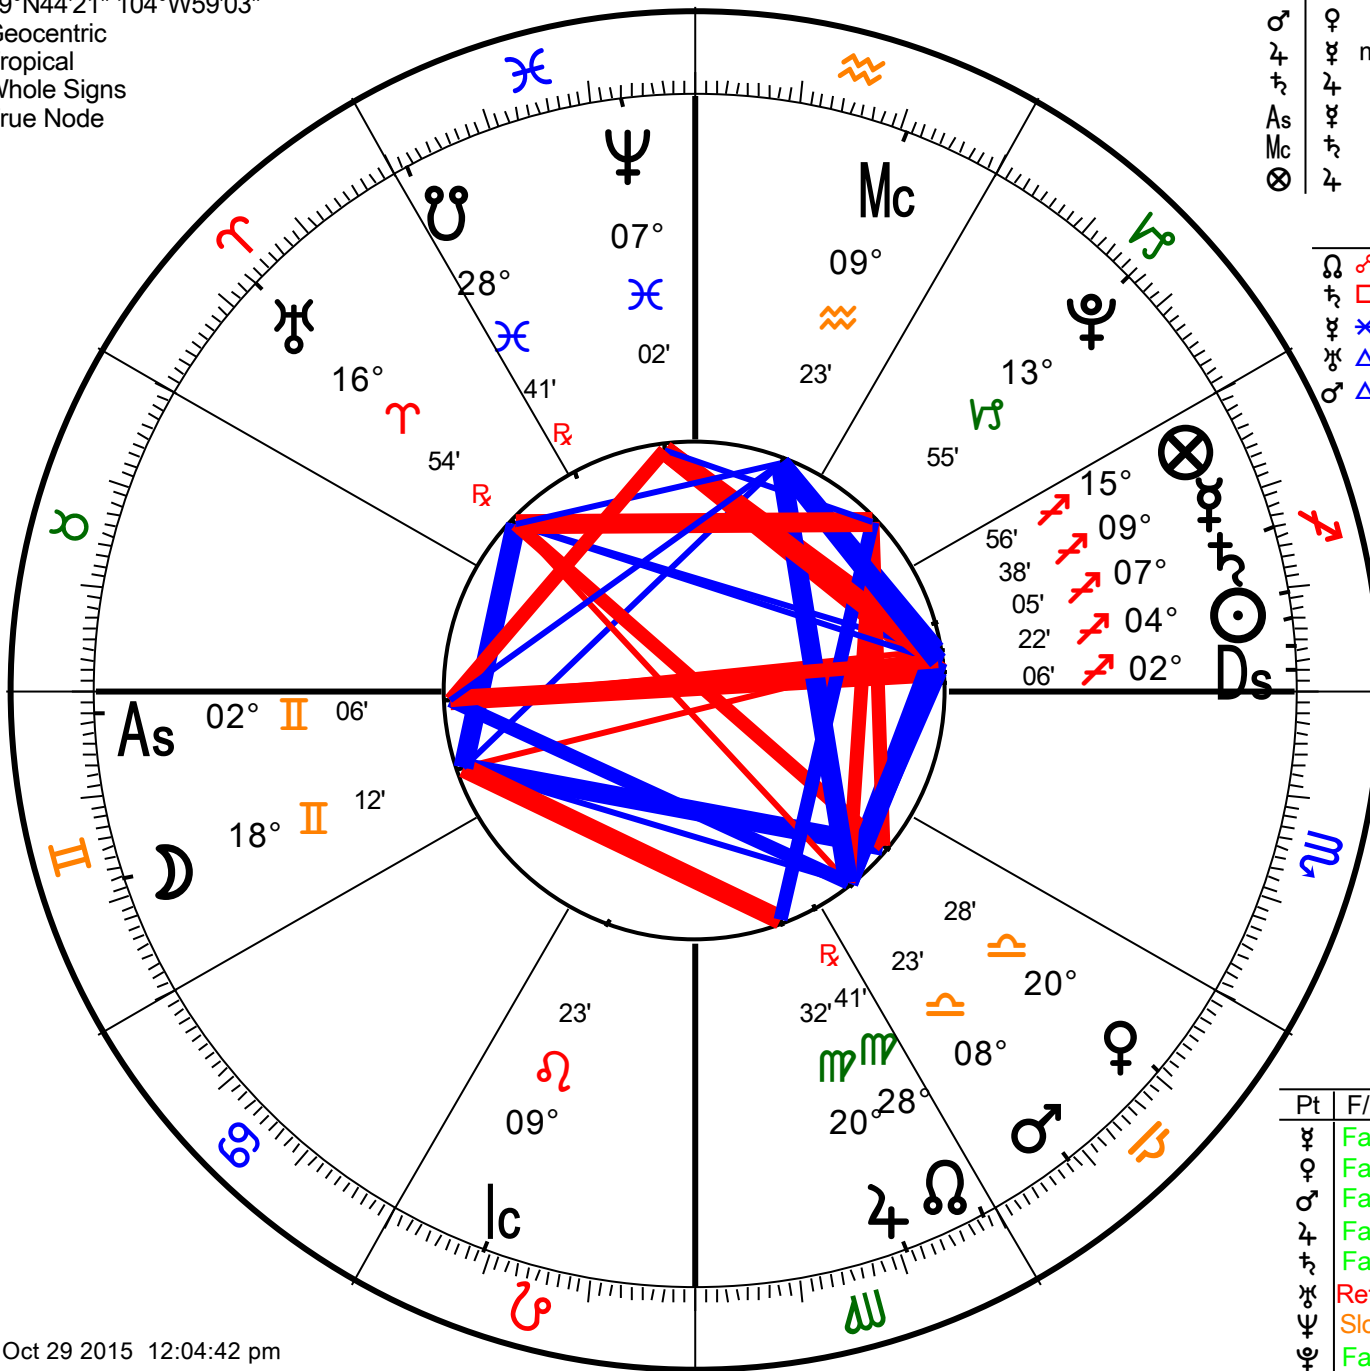

Chart 1
November 26 2015 - Gemini rising
 Natal Chart
 Nov 26 2015, Thu
 4:25 pm MST +7:00
 Denver, Colorado
 39°N44'21" 104°W59'03"
 Geocentric
 Tropical
 Whole Signs
 True Node

Day of ♃ Hour of ♃
 12th Hour of Day
 Last Hr ♀ -40 mins
 Next Hr ♃ +8 mins

retrogrades and stations.pts					
Pt	F/S	Last Stn	Last Stn	Next Stn	Next Stn
♈	Fast	00° ♌ 53' 58"	-48 days	01° ♌ 02' 36"	+39 days
♉	Fast	14° ♋ 23' 18"	-81 days	13° ♋ 08' 49"	+463 days
♊	Fast	09° ♌ 01' 31"	-555 days	08° ♌ 54' 02"	+142 days
♋	Fast	12° ♋ 35' 25"	-232 days	23° ♋ 14' 16"	+42 days
♌	Fast	28° ♎ 16' 57"	-116 days	16° ♎ 24' 18"	+119 days
♍	Retro	20° ♋ 30' 09"	-123 days	16° ♋ 33' 30"	+29 days
♎	Slow	07° ♌ 01' 08"	-8.3 days	12° ♌ 02' 23"	+199 days
♏	Fast	12° ♎ 58' 29"	-62 days	17° ♎ 29' 06"	+143 days