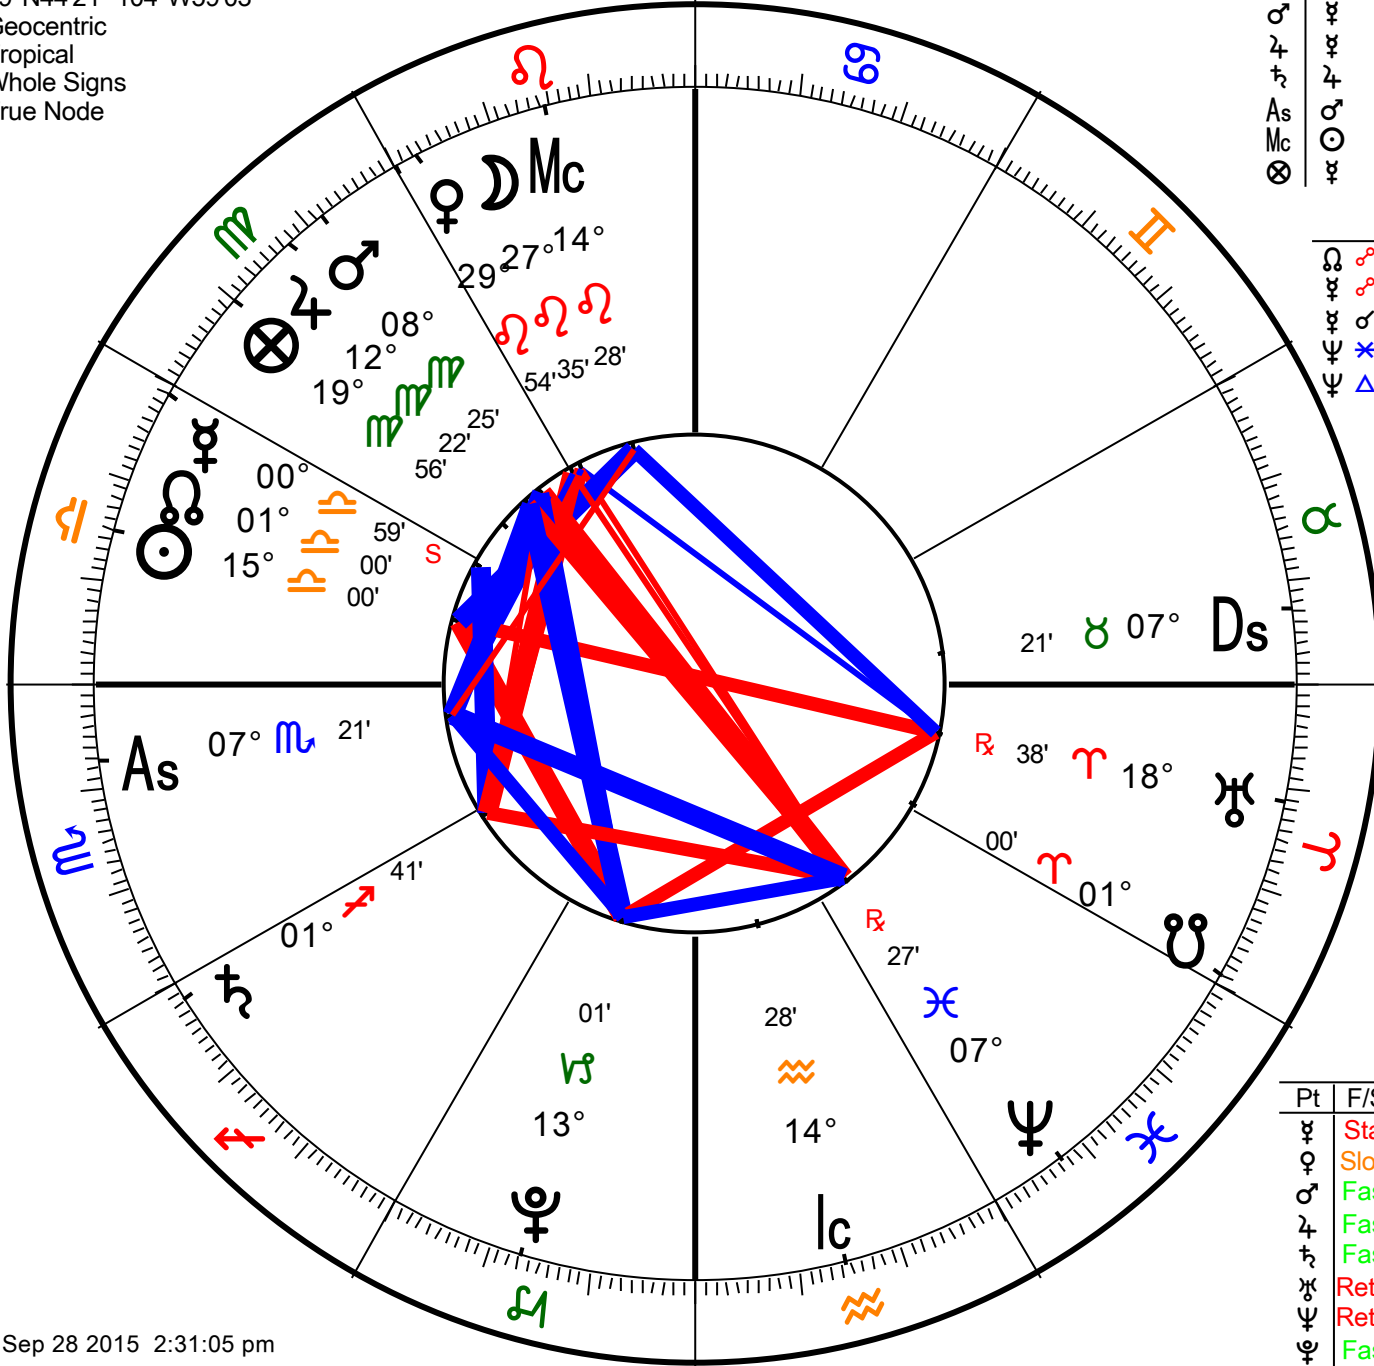

Chart 1  
**October 8 2015**  
 Natal Chart  
 Oct 8 2015, Thu  
 9:00 am MDT +6:00  
 Denver, Colorado  
 39°N44'21" 104°W59'03"  
 Geocentric  
 Tropical  
 Whole Signs  
 True Node

Day of ♃ Hour of ♂  
 2nd Hour of Day  
 Last Hr ♃ -56 mins  
 Next Hr ☉ +1 mins

ASPECTS

☾	☉	0°00' S	☉	♁	0°32' A	♀	♃	0°41' S
♃	☉	0°01' S	☉	♁	0°32' A	♂	♀	0°57' S
♂	☉	0°01' S	♃	♁	0°38' A	♂	♁	1°04' A
♂	♁	0°06' A	♃	♁	0°40' S	♂	♁	1°04' A
♂	♁	0°06' A	♃	☉	0°40' S	♀	♃	1°46' A

Parts: hermetic lots.asp

Name	Long.	Sg	Hs
Fortune	19°♎56'31"	♎	11
Spirit	24°♊46'36"	♊	2
Exaltation	11°♄20	♄	7
Necessity	26°♃18	♃	12
Eros	12°♁29	♁	9
Courage	18°♎52	♎	1
Victory	24°♁57	♁	9
Nemesis	25°♁36	♁	10

NEAREST LUNAR PHASES

New	Sep 13 2015	0:42 am	20°♎10	☾
1st Q	Sep 21 2015	3:00 am	28°♊04	♁
Full	Sep 27 2015	8:51 pm	04°♄40	☽
3rd Q	Oct 4 2015	3:07 pm	11°♁19	♁
New	Oct 12 2015	6:06 pm	19°♃20	☾

retrogrades and stations.pts

Pt	F/S	Last Stn	Last Stn	Next Stn	Next Stn
♂	Stat	15°♃55'16"	-20 days	00°♃53'58"	+23h 57m
♂	Slow	14°♁23'18"	-32 days	13°♄08'49"	+512 days
♂	Fast	09°♃01'31"	-506 days	08°♊54'02"	+191 days
♃	Fast	12°♁35'25"	-182 days	23°♎14'16"	+91 days
♃	Fast	28°♎16'57"	-67 days	16°♊24'18"	+168 days
♁	Retro	20°♄30'09"	-74 days	16°♄33'30"	+78 days
♁	Retro	09°♃49'02"	-118 days	07°♃01'08"	+41 days
♁	Fast	12°♎58'29"	-13 days	17°♎29'06"	+192 days