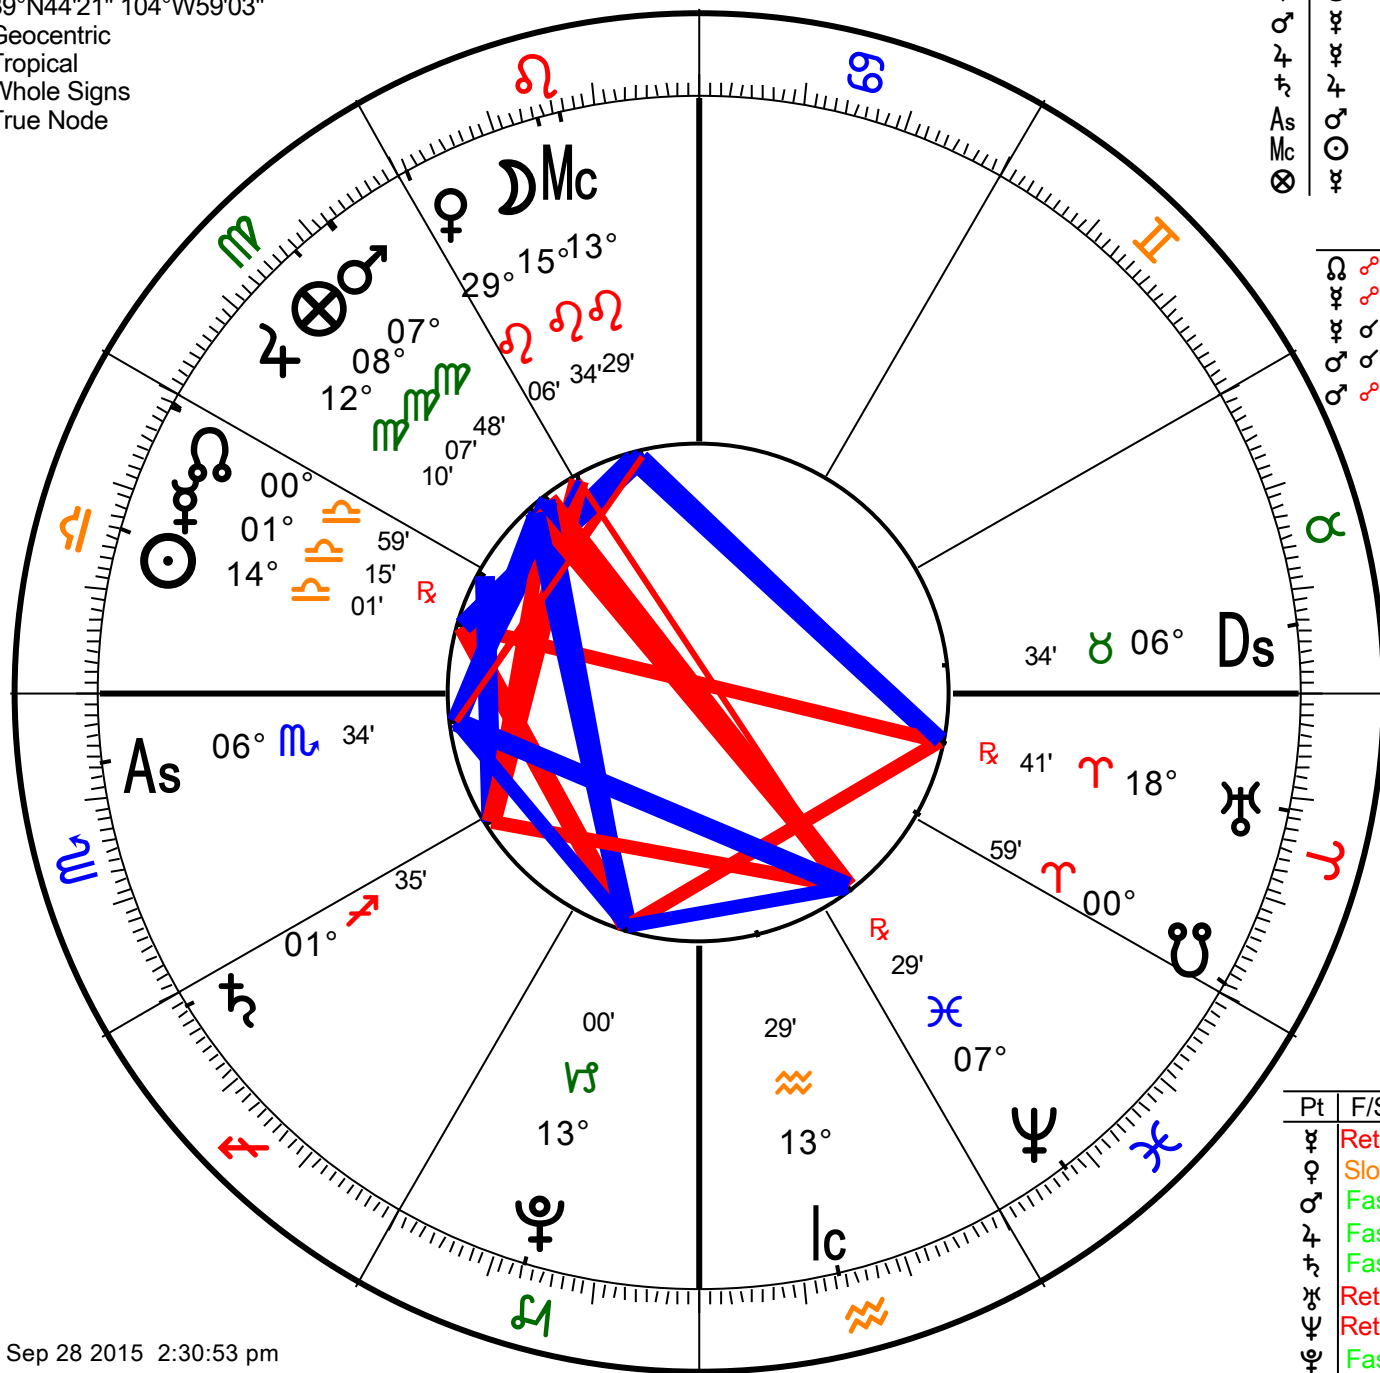

Chart 1
 October 7 2015
 Natal Chart
 Oct 7 2015, Wed
 9:00 am MDT +6:00
 Denver, Colorado
 39°N44'21" 104°W59'03"
 Geocentric
 Tropical
 Whole Signs
 True Node

Day of ☿ Hour of ☽
 2nd Hour of Day
 Last Hr ♀ -57 mins
 Next Hr ♃ +0 mins

ESSENTIAL DIGNITIES								
Pt	Ruler	Exalt	Trip	Term	Face	Detri	Fall	Score
☽	♋	--	♋	♋	♋	♋	--	+0 p
☉	♎	♎	♎	♎	♎	♎	☉	-4 p
♀	♎	♎	♎	♎	♎	♎	☉	+0 p
♁	♎	--	♎	♎	♎	♎	--	+0 p
♂	♎	♎	♎	♎	♎	♎	♁	+0 p
♃	♎	♎	♎	♎	♎	♎	--	-5 p
♅	♎	♎	♎	♎	♎	♎	♁	+0 p
♆	♎	♎	♎	♎	♎	♎	--	--
♇	♎	♎	♎	♎	♎	♎	--	--

NEAREST LUNAR PHASES					
New	Sep 13 2015	0:42 am	20° 07' 10"	♎	✓
1st Q	Sep 21 2015	3:00 am	28° 08' 04"	♎	✓
Full	Sep 27 2015	8:51 pm	04° 07' 40"	♎	✓
3rd Q	Oct 4 2015	3:07 pm	11° 03' 19"	♎	✓
New	Oct 12 2015	6:06 pm	19° 02' 20"	♎	✓

retrogrades and stations.pts					
Pt	F/S	Last Stn	Last Stn	Next Stn	Next Stn
♁	Retro	15° 05' 55" 16"	-19 days	00° 05' 53" 58"	+2.0 days
♁	Slow	14° 02' 23" 18"	-31 days	13° 07' 08" 49"	+513 days
♁	Fast	09° 01' 01" 31"	-505 days	08° 07' 54" 02"	+192 days
♁	Fast	12° 03' 35" 25"	-181 days	23° 07' 14" 16"	+92 days
♁	Fast	28° 06' 16" 57"	-66 days	16° 07' 24" 18"	+169 days
♁	Retro	20° 07' 30" 09"	-73 days	16° 07' 33" 30"	+79 days
♁	Retro	09° 07' 49" 02"	-117 days	07° 07' 01" 08"	+42 days
♁	Fast	12° 03' 58" 29"	-12 days	17° 03' 29" 06"	+193 days