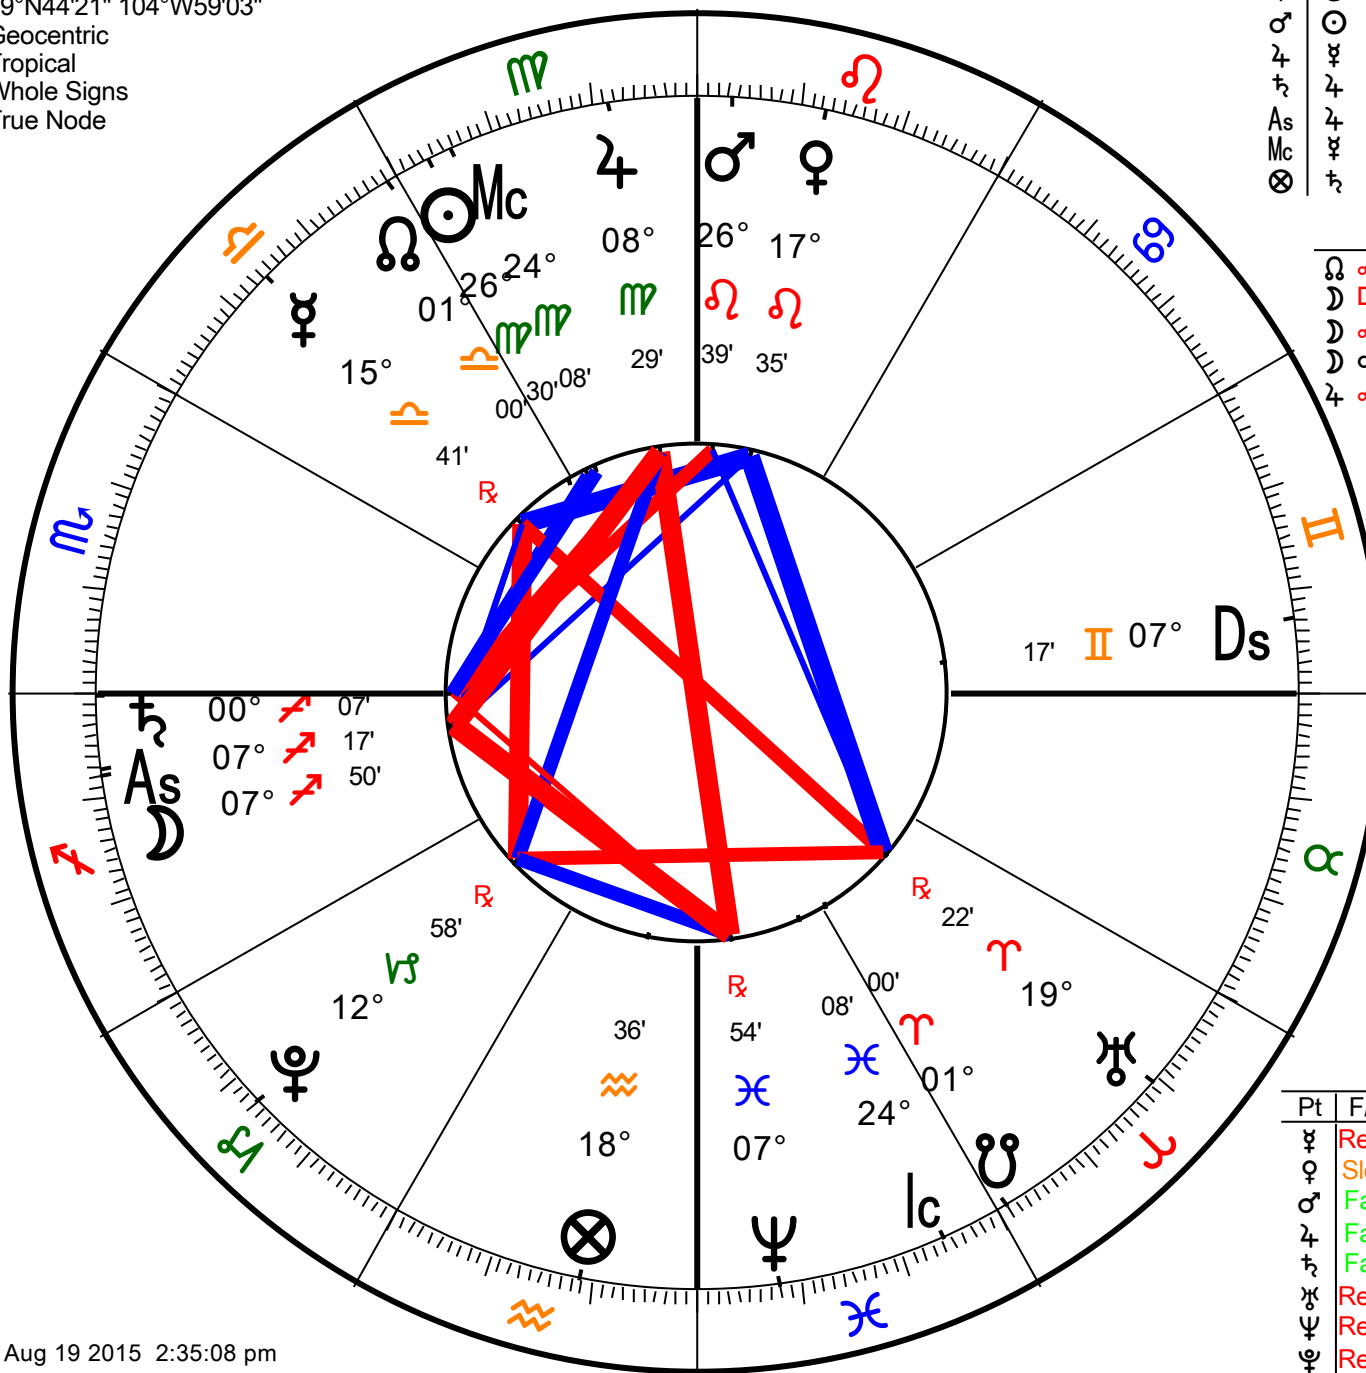

Chart 1
September 19 2015
Natal Chart
Sep 19 2015, Sat
12:45 pm MDT +6:00
Denver, Colorado
39°N44'21" 104°W59'03"
Geocentric
Tropical
Whole Signs
True Node

Day of ♃ Hour of ♃
6th Hour of Day
Last Hr ♀ -52 mins
Next Hr ♃ +9 mins

ESSENTIAL DIGNITIES

Pt	Ruler	Exalt	Trip	Term	Face	Detri	Fall	Score
♃	♃	♃	♃	♃	♃	♃	♃	+0 p
♄	♄	♄	♄	♄	♄	♄	♄	+0 p
♅	♅	♅	♅	♅	♅	♅	♅	+0 p
♆	♆	♆	♆	♆	♆	♆	♆	+0 p
♇	♇	♇	♇	♇	♇	♇	♇	+3
♈	♈	♈	♈	♈	♈	♈	♈	-5 p
♉	♉	♉	♉	♉	♉	♉	♉	+0 p
♊	♊	♊	♊	♊	♊	♊	♊	--
♋	♋	♋	♋	♋	♋	♋	♋	--
♌	♌	♌	♌	♌	♌	♌	♌	--

ASPECTS

♃	♃	0°00' S	♄	♄	As	0°36' A	♅	♅	♃	♃	0°53' A
♄	♄	0°03' A	♄	♄	Ds	0°36' A	♅	♅	♄	♄	1°01' S
♅	♅	Ds	0°33' A	♄	♄	0°39' A	♅	♅	♃	♃	1°12' A
♆	♆	As	0°33' A	♄	♄	0°46' A	♅	♅	♃	♃	1°12' A
♇	♇	♄	0°35' S	♅	♅	0°53' A	♆	♆	♄	♄	1°47' A

Parts: hermetic lots.arp

Name	Long.	Sg	Hs
Fortune	18° ≈ 36' 49"	≈	3
Spirit	25° ≈ 57' 44"	≈	10
Exaltation	29° ≈ 46'	≈	7
Necessity	10° ≈ 12'	≈	5
Eros	28° ≈ 55'	≈	11
Courage	29° ≈ 8' 14"	≈	6
Victory	19° ≈ 49'	≈	12
Nemesis	25° ≈ 46'	≈	3

NEAREST LUNAR PHASES

1st Q	Aug 22 2015	1:32 pm	29° ≈ 12' 23"
Full	Aug 29 2015	12:36 pm	06° ≈ 06'
3rd Q	Sep 5 2015	3:55 am	12° ≈ 31'
New	Sep 13 2015	0:42 am	20° ≈ 10'
1st Q	Sep 21 2015	3:00 am	28° ≈ 04'

retrogrades and stations.pts

Pt	F/S	Last Stn	Last Stn	Next Stn	Next Stn
♄	Retro	15° ≈ 55' 16"	-2.0 days	00° ≈ 53' 58"	+19 days
♅	Slow	14° ≈ 23' 18"	-13 days	13° ≈ 08' 49"	+531 days
♆	Fast	09° ≈ 01' 31"	-487 days	08° ≈ 54' 02"	+210 days
♇	Fast	12° ≈ 35' 25"	-164 days	23° ≈ 14' 16"	+110 days
♈	Fast	28° ≈ 16' 57"	-48 days	16° ≈ 24' 18"	+187 days
♉	Retro	20° ≈ 30' 09"	-55 days	16° ≈ 33' 30"	+97 days
♊	Retro	09° ≈ 49' 02"	-99 days	07° ≈ 01' 08"	+59 days
♋	Retro	15° ≈ 32' 45"	-155 days	12° ≈ 35' 29"	+5.5 days

Aug 19 2015 2:35:08 pm