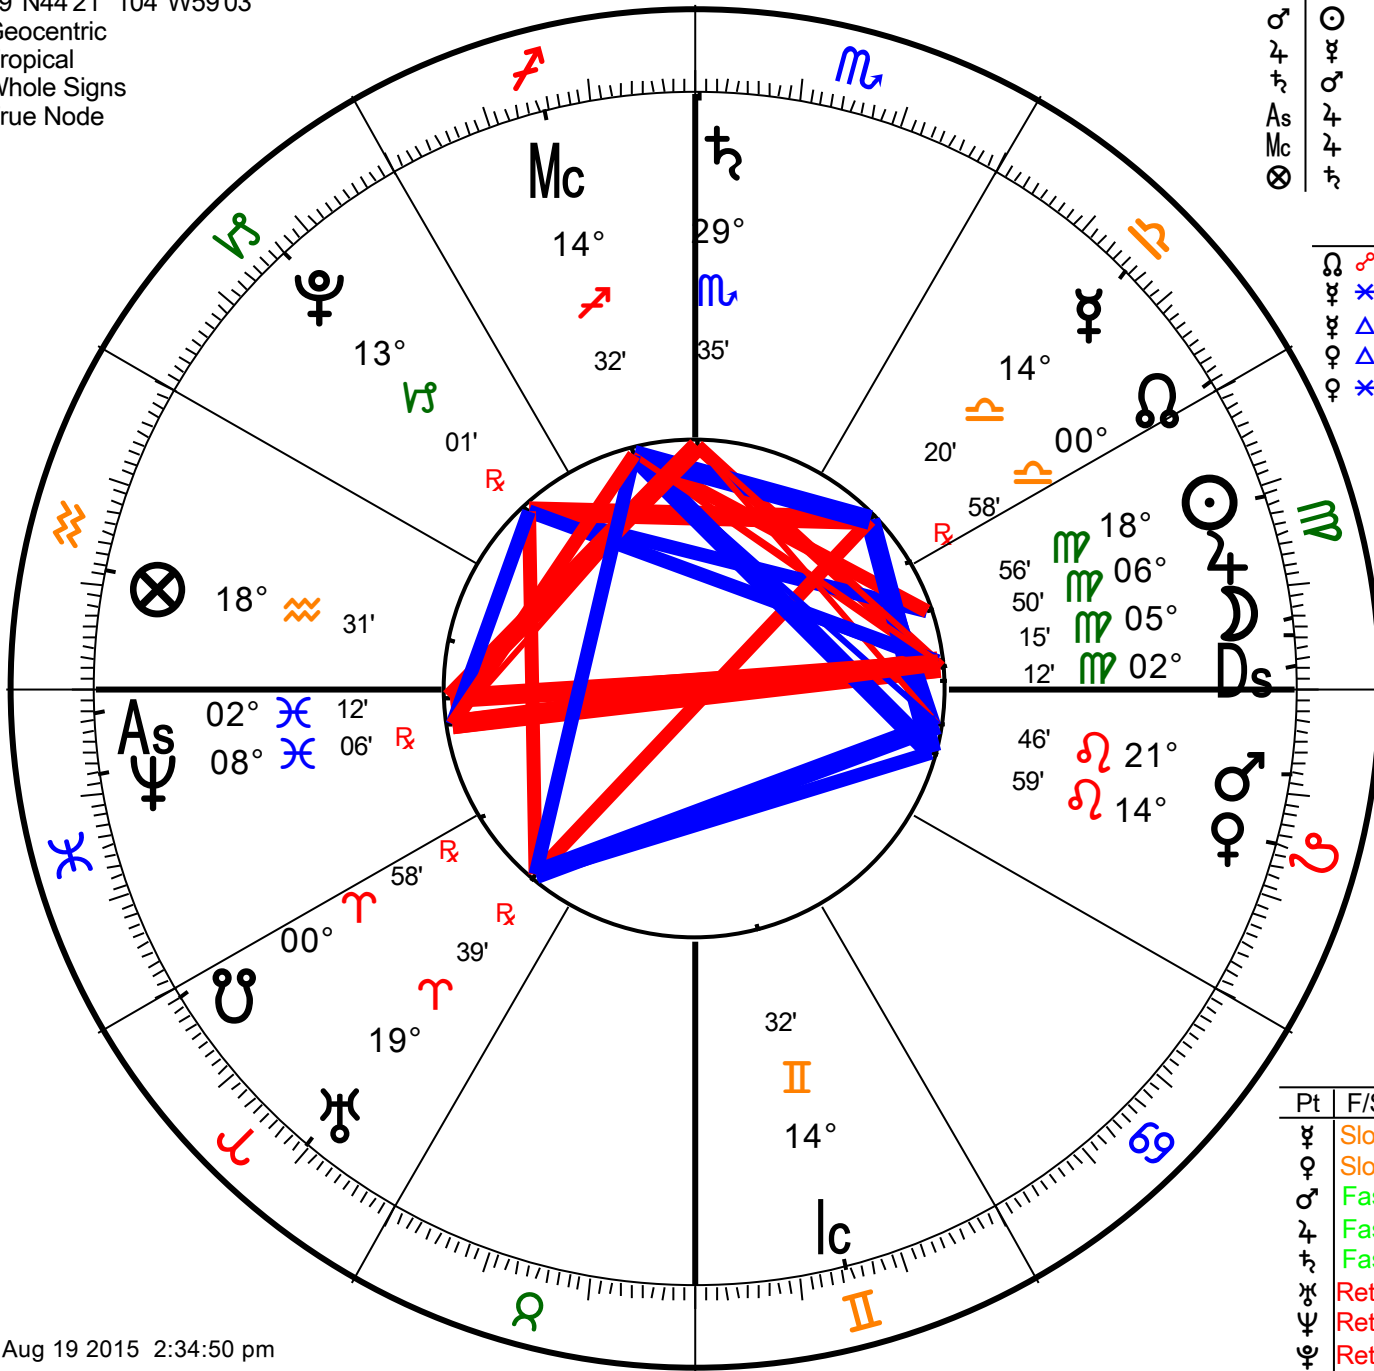

Chart 1
September 11 2015
 Natal Chart
 Sep 11 2015, Fri
 6:30 pm MDT +6:00
 Denver, Colorado
 39°N44'21" 104°W59'03"
 Geocentric
 Tropical
 Whole Signs
 True Node

Day of ♀ Hour of ♄
 12th Hour of Day
 Last Hr ♃ -21 mins
 Next Hr ♂ +41 mins

ESSENTIAL DIGNITIES

Pt	Ruler	Exalt	Trip	Term	Face	Detri	Fall	Score
♃	♄	♄	♀	♄	☉	♄	♀	+0 p
♄	♄	♄	♀ m	♄	♀	♄	♀	+0 p
♅	♄	♃	♃	♄ m	♃	♄	☉	+0 p
♆	♄	---	♄ m	♃	♄	♃	---	+0 p
♇	♄	---	☉	♄	♄ +	♃	---	+1
♈	♄	♄	♀	♄ m	☉	♄	♀	-5 p
♉	♄	---	♀	♃ +	♀	♀	♃	+2
♊	♄	♄	♀	♀	♃	♄	♄	---
♋	♄	♄	♀	♀	♄	♄	♄	---
♌	♄	♄	♀	♀	♄	♄	♄	---
♍	♄	♄	♀	♀	♄	♄	♄	---
♎	♄	♄	♀	♀	♄	♄	♄	---
♏	♄	♄	♀	♀	♄	♄	♄	---
♐	♄	♄	♀	♀	♄	♄	♄	---
♑	♄	♄	♀	♀	♄	♄	♄	---
♒	♄	♄	♀	♀	♄	♄	♄	---
♓	♄	♄	♀	♀	♄	♄	♄	---

ASPECTS

♃	♄	♃	0°00' A	♄	♄	♀	0°38' A	♃	♄	♄	1°23' A
♄	♄	♄	0°11' S	♃	♄	♄	1°08' A	♄	♄	♄	1°34' A
♅	♄	♄	0°11' S	♄	♄	♄	1°16' A	♄	♄	♄	2°07' S
♆	♄	♄	0°27' A	♄	♄	♄	1°19' S	♃	♄	♄	2°36' S
♇	♄	♄	0°27' A	♃	♄	♄	1°23' A	♃	♄	♄	2°36' S

Parts: hermetic lots.arp

Name	Long.	Sg	Hs
Fortune	18° 31' 06"	♄	12
Spirit	15° 53' 55"	♃	1
Exaltation	02° 15'	♄	8
Necessity	06° 22'	♄	5
Eros	01° 18'	♄	6
Courage	28° 57'	♄	6
Victory	23° 09'	♄	6
Nemesis	21° 07'	♄	3