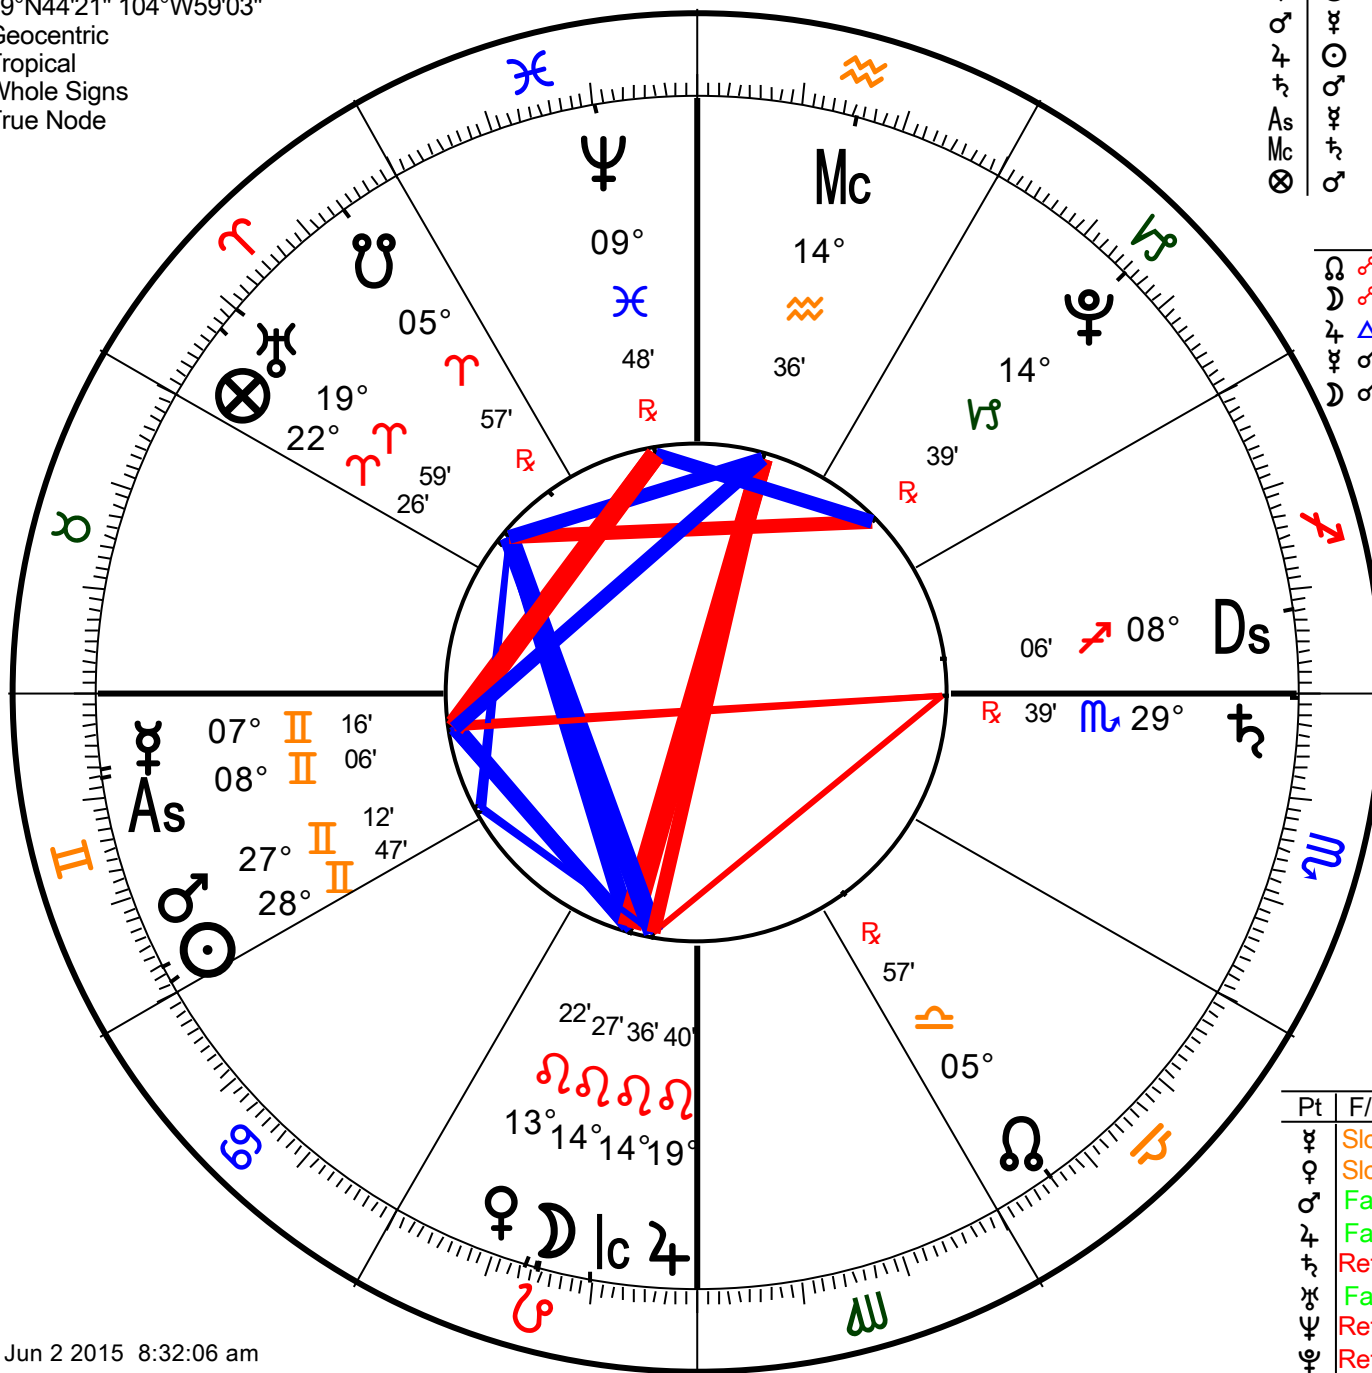

Day of ♀ Hour of ♀
11th Hour of Night
Last Hr ♀ -10 mins
Next Hr ☽ +36 mins

ESSENTIAL DIGNITIES

Pt	Ruler	Exalt	Trip	Term	Face	Detri	Fall	Score
☽	☾	--	♄	♃	♄	♃	--	+0 p
☉	♁	♁	♁	♃	☉ +	♄	♁	+1
♁	♁	+	♁	♁ m	♄	♄	♁	+8
♁	☾	--	♄	♃	♄	♃	--	+0 p
♁	♁	♁	♁	♃	☉	♄	♁	+0 p
♄	☾	--	♄	♁ m	♄ +	♃	--	+4
♃	♁	--	♁	♃ +	♀	♄	♁	+2
As	♁	♁	♁	♄	♄	♄	♁	--
Mc	♃	--	♁	♄	♁	☉	--	--
☾	♁	☉	♄	♁	♀	♃	♃	--

ASPECTS

♁	♁	♁	0°00' A	♀	♁	Mc	1°14' S	♁	♁	As	2°08' S
☽	♁	Mc	0°09' S	♀	♁	♁	1°18' S	♁	♁	As	2°08' S
♄	♁	♁	0°18' A	♀	♁	♁	1°18' S	♁	♁	♁	2°27' S
♁	♁	As	0°50' S	☉	♁	♁	1°35' A	♀	♁	♁	2°31' A
☽	♁	♀	1°05' S	♁	♁	As	1°41' A	♄	♁	♁	2°46' S

Parts: hermetic lots.arp

Name	Long.	Sg	Hs
Fortune (Night)	22° 11' 26"	♁	11
Spirit (Night)	23° 38' 46"	♁	2
Exaltation (Night)	26° 33' 39"	♁	9
Necessity (Night)	22° 38' 56"	♁	2
Eros (Night)	18° 8' 31"	♁	12
Courage (Night)	12° 52' 52"	♁	3
Victory (Night)	12° 8' 13"	♁	12
Nemesis (Night)	15° 13' 19"	♁	8

NEAREST LUNAR PHASES

1st Q	May 25 2015	11:18 am	04° 11' 11"
Full	Jun 2 2015	10:18 am	11° 11' 49"
3rd Q	Jun 9 2015	9:41 am	18° 11' 29"
New	Jun 16 2015	8:05 am	25° 11' 07"
1st Q	Jun 24 2015	5:02 am	02° 11' 38"

retrogrades and stations.pts

Pt	F/S	Last Stn	Last Stn	Next Stn	Next Stn
♁	Slow	04° 11' 33' 46"	-8.5 days	15° 11' 55' 16"	+89 days
♁	Slow	13° 11' 33' 23"	-504 days	00° 11' 46' 23"	+34 days
♁	Fast	09° 11' 01' 31"	-396 days	08° 11' 54' 02"	+302 days
♄	Fast	12° 11' 35' 25"	-72 days	23° 11' 14' 16"	+201 days
♃	Retro	04° 11' 55' 48"	-97 days	28° 11' 16' 57"	+42 days
♁	Fast	12° 11' 34' 11"	-180 days	20° 11' 30' 09"	+36 days
♁	Retro	09° 11' 49' 02"	-8.0 days	07° 11' 01' 08"	+151 days
♁	Retro	15° 11' 32' 45"	-64 days	12° 11' 58' 29"	+96 days

Jun 2 2015 8:32:06 am