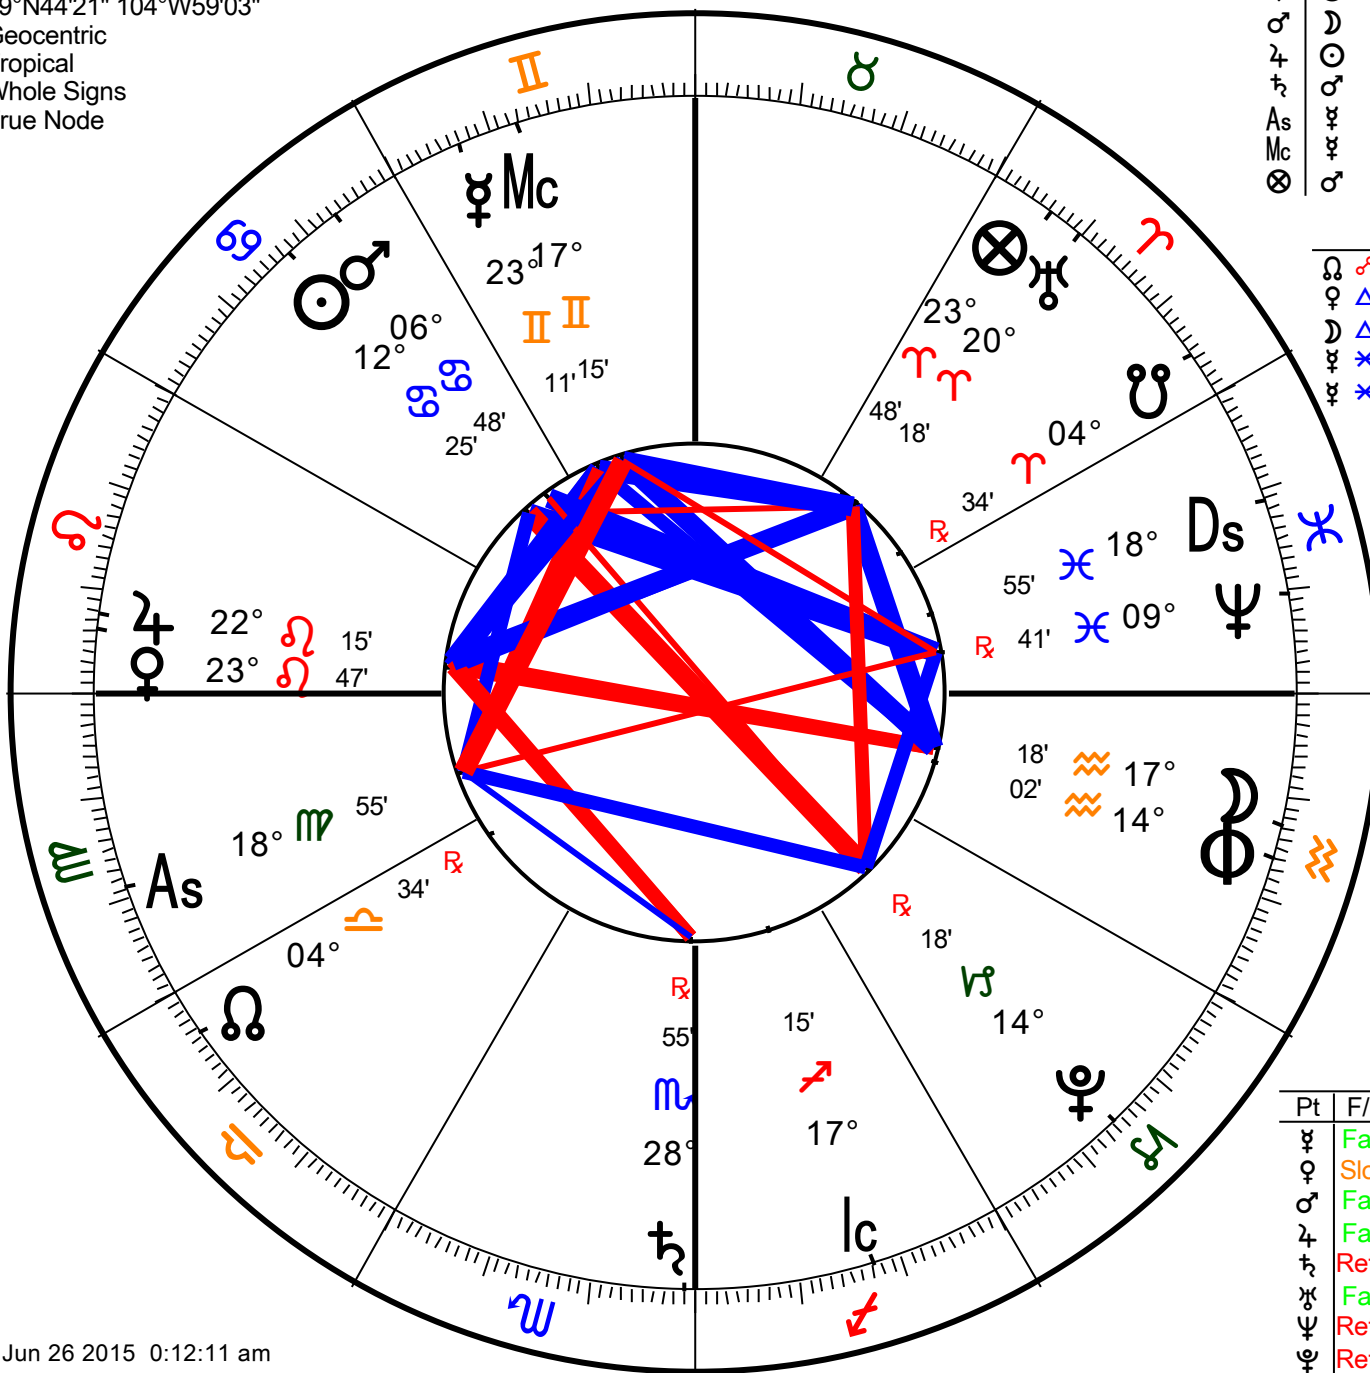

Chart 1
July 5 2015
Natal Chart
Jul 4 2015, Sat
11:15 am MDT +6:00
Denver, Colorado
39°N44'21" 104°W59'03"
Geocentric
Tropical
Whole Signs
True Node

Day of ♄ Hour of ♀
5th Hour of Day
Last Hr ☉ -38 mins
Next Hr ♀ +36 mins

ESSENTIAL DIGNITIES

Pt	Ruler	Exalt	Trip	Term	Face	Detri	Fall	Score
♃	♃	--	♃	♃	♃	☉	--	+0 p
☉	♃	♃	♀ m	♀	♃ m	♃	♂	+0 p
♀	♀ +	♁	♃	♂	☉ m	♃	♁	+5
♁	☉	--	☉ m	♁	♁ m	♃	--	+0 p
♂	♃	♃	♀	♂ +	♀ m	♃	♂ -	-2
♄	☉	--	☉	♁ +	♁	♃	--	+0 p
♅	♁	--	♀	♃ +	♁	♃	♁	+2
As	♁	♁	♀	♃	♁	♃	♀	--
Mc	♁	♁	♃	♁	♁	♃	♁	--
☉	♁	♁	♃	♁	♁	♃	♁	--

ASPECTS

♁	♂	♁	0°00' A	♀	♃	♃	0°55' S	♃	♁	♁	1°57' S
♀	♁	♁	0°00' S	♀	♂	♃	1°32' S	♂	♁	♁	2°14' S
♃	♁	Mc	0°02' A	♃	♁	♁	1°32' S	♂	♁	♁	2°14' S
♁	♃	♀	0°36' A	As	♁	Mc	1°39' A	☉	♁	♁	2°44' S
♀	♃	♁	0°37' S	☉	♂	♁	1°53' A	♂	♁	♁	2°52' A

Parts: hermetic lots.arp

Name	Long.	Sg	Hs
Fortune	23°♁48'27"	♁	8
Spirit	14°♁02'12"	♁	6
Exaltation	25°♁30	♁	10
Necessity	19°♁32	♁	11
Eros	28°♁40	♁	7
Courage	05°♁54	♁	11
Victory	27°♁08	♁	7
Nemesis	13°♁48	♁	6

NEAREST LUNAR PHASES

3rd Q	Jun 9 2015	9:41 am	18°♁29
New	Jun 16 2015	8:05 am	25°♁07
1st Q	Jun 24 2015	5:02 am	02°♁38
Full	Jul 1 2015	8:19 pm	09°♁55
3rd Q	Jul 8 2015	2:23 pm	16°♁21

retrogrades and stations.pts

Pt	F/S	Last Stn	Last Stn	Next Stn	Next Stn
♁	Fast	04°♁33'46"	-22 days	15°♁55'16"	+75 days
♁	Slow	13°♁33'23"	-518 days	00°♁46'23"	+20 days
♁	Fast	09°♁01'31"	-410 days	08°♁54'02"	+287 days
♃	Fast	12°♁35'25"	-87 days	23°♁14'16"	+187 days
♃	Retro	04°♁55'48"	-112 days	28°♁16'57"	+28 days
♁	Fast	12°♁34'11"	-194 days	20°♁30'09"	+21 days
♁	Retro	09°♁49'02"	-22 days	07°♁01'08"	+136 days
♁	Retro	15°♁32'45"	-78 days	12°♁58'29"	+82 days

Jun 26 2015 0:12:11 am