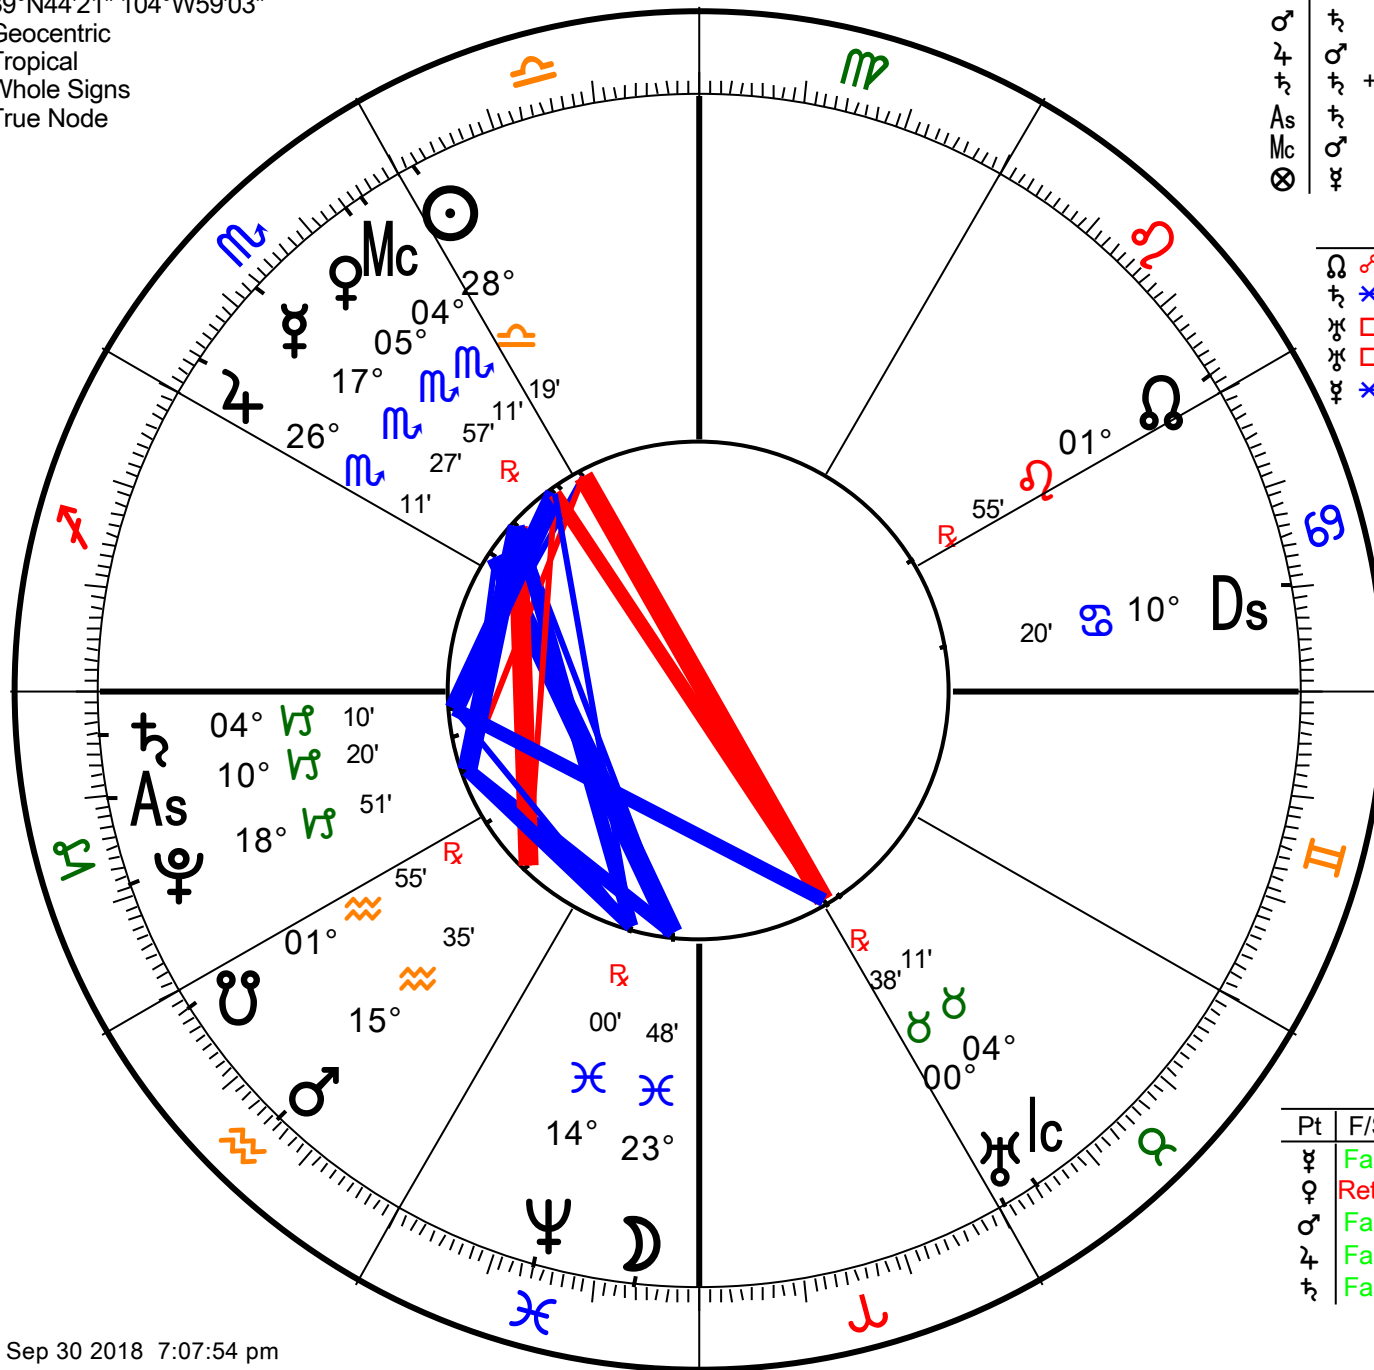

Chart 1

Auspicious election for October

Natal Chart

Oct 21 2018, Sun

1:07 pm MDT +6:00

Denver, Colorado

39°N44'21" 104°W59'03"

Geocentric

Tropical

Whole Signs

True Node

Day of ☉ Hour of ♂

7th Hour of Day

Last Hr ♄ -22 mins

Next Hr ☉ +31 mins

ESSENTIAL DIGNITIES

Pt	Ruler	Exalt	Trip	Term	Face	Detri	Fall	Score
☾	♄	♀	♀	♂	♂	♀	♀	+0 p
☉	♂	♂	♂	♂	♄	♂	☉	-4 p
♀	♂	---	♀	♀	☉	♀	☾	+2
♂	♂	---	♂	♂	♂	♂	☾	-2
♃	♂	---	♂	♂	♀	☉	---	+0 p
♄	♂	---	♀	♂	♀	♀	☾	+0 p
♅	♂	+	♂	♀	♄	☾	♄	+5
♆	♂	♂	♀	♂	♂	☾	♄	---
♇	♂	---	♀	♂	♂	♀	☾	---

NEAREST LUNAR PHASES

Full	Sep 24 2018	8:53 pm	01° ♀ 59
3rd Q	Oct 2 2018	3:46 am	09° ☿ 08
New	Oct 8 2018	9:47 pm	15° ♂ 48
1st Q	Oct 16 2018	12:02 pm	23° ♀ 19
Full	Oct 24 2018	10:46 am	01° ♂ 13

retrogrades and stations traditional.pts