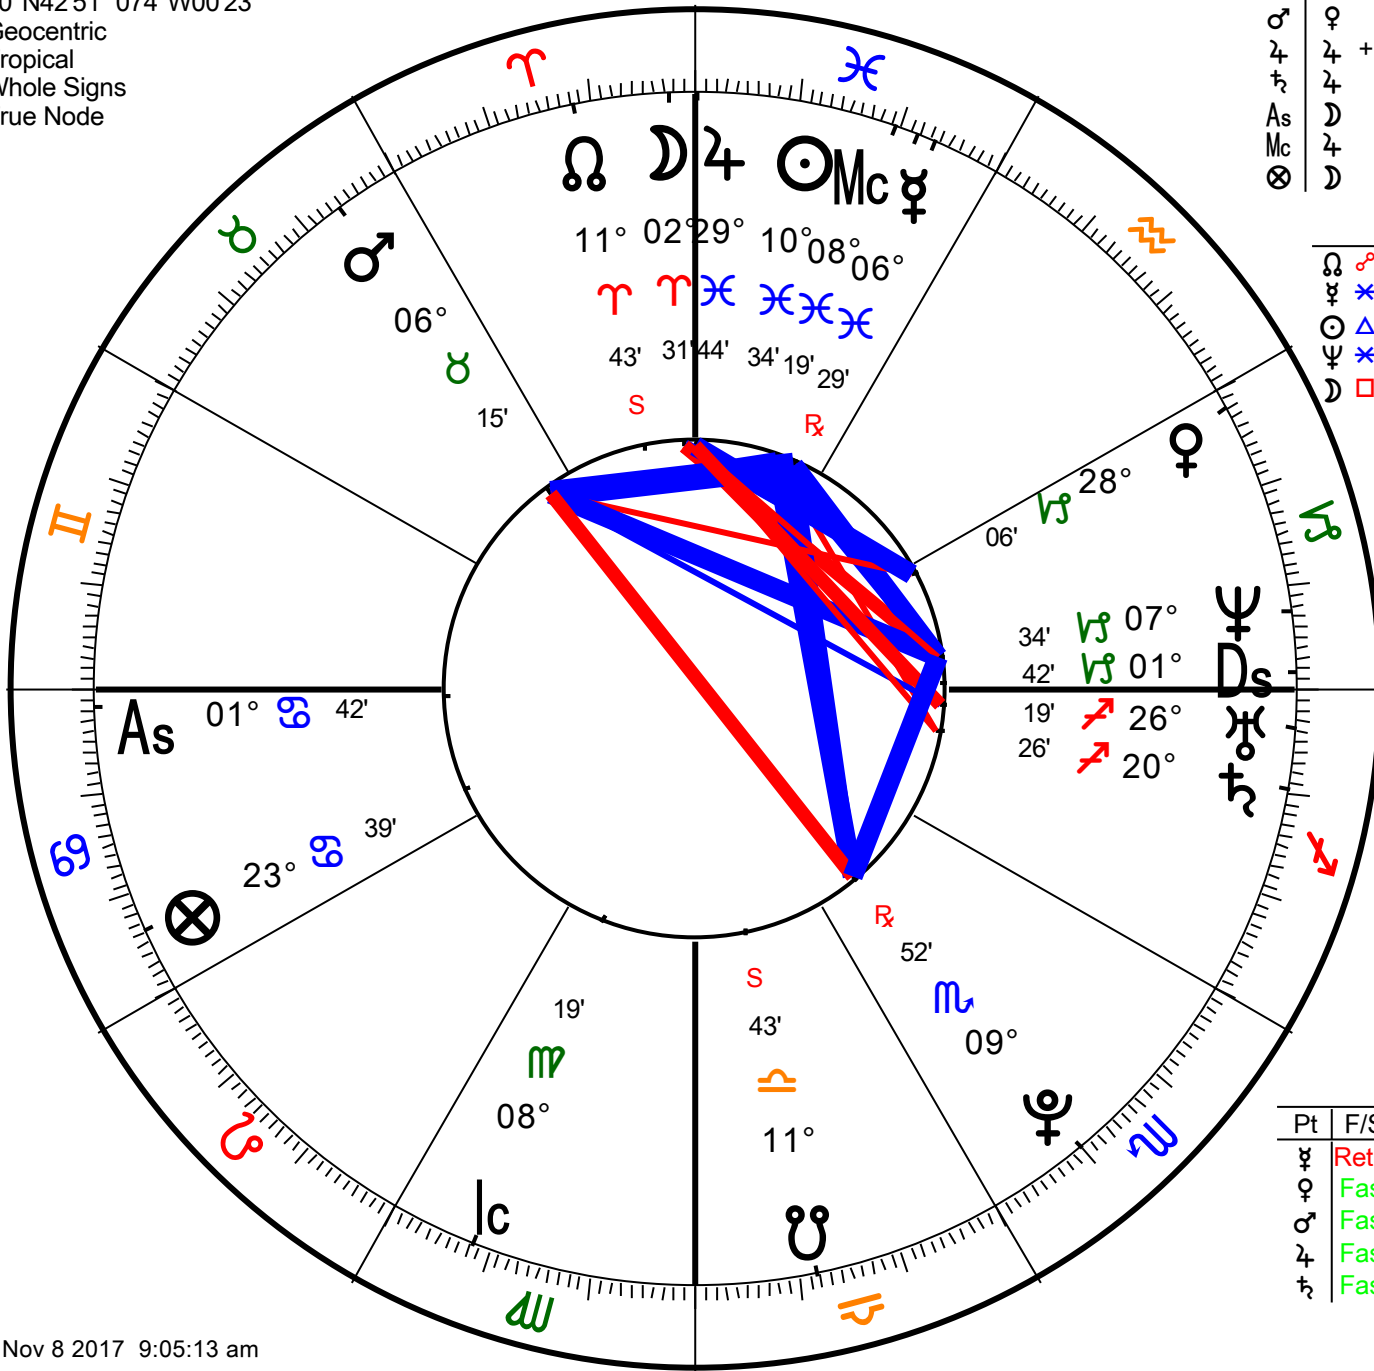

Chart 1
Ke\$ha
 Natal Chart
 Mar 1 1987, Sun
 12:00 pm EST +5:00
 New York, NY
 40°N42'51" 074°W00'23"
 Geocentric
 Tropical
 Whole Signs
 True Node

Day of ☉ Hour of ♃
 6th Hour of Day
 Last Hr ♃ -47 mins
 Next Hr ♉ +8 mins

ASPECTS

☉	♂	☽	0°00' S	♀	♃	♂	1°04' S	♃	♂	1°57' S
♀	♃	♂	0°14' A	♂	♃	♂	1°19' A	♂	♂	2°03' S
☉	♂	♂	0°41' S	♂	♃	♂	1°33' A	☉	♂	2°15' A
♀	♂	♂	0°44' S	♀	♃	♂	1°38' A	♀	♂	2°18' A
☽	♂	♂	0°49' A	♀	♂	♂	1°49' S	☽	♂	2°47' S

NEAREST LUNAR PHASES

1st Q	Feb 5 1987	11:21 am	16° 8' 19"
Full	Feb 13 1987	3:58 pm	24° 07' 37"
3rd Q	Feb 21 1987	3:56 am	02° 07' 11"
New	Feb 27 1987	7:51 pm	08° 05' 53"
1st Q	Mar 7 1987	6:58 am	16° 02' 22"

retrogrades and stations traditional.pts

Pt	F/S	Last Stn	Last Stn	Next Stn	Next Stn
♀	Retro	14° 03' 06"	-11 days	29° 05' 00"	+11 days
♂	Fast	04° 05' 38"	-95 days	00° 02' 14"	+447 days
♂	Fast	11° 03' 25' 00"	-201 days	11° 07' 27' 49"	+543 days
♃	Fast	12° 05' 06"	-113 days	29° 07' 43' 51"	+171 days
♃	Fast	03° 07' 47"	-206 days	21° 07' 09' 47"	+29 days