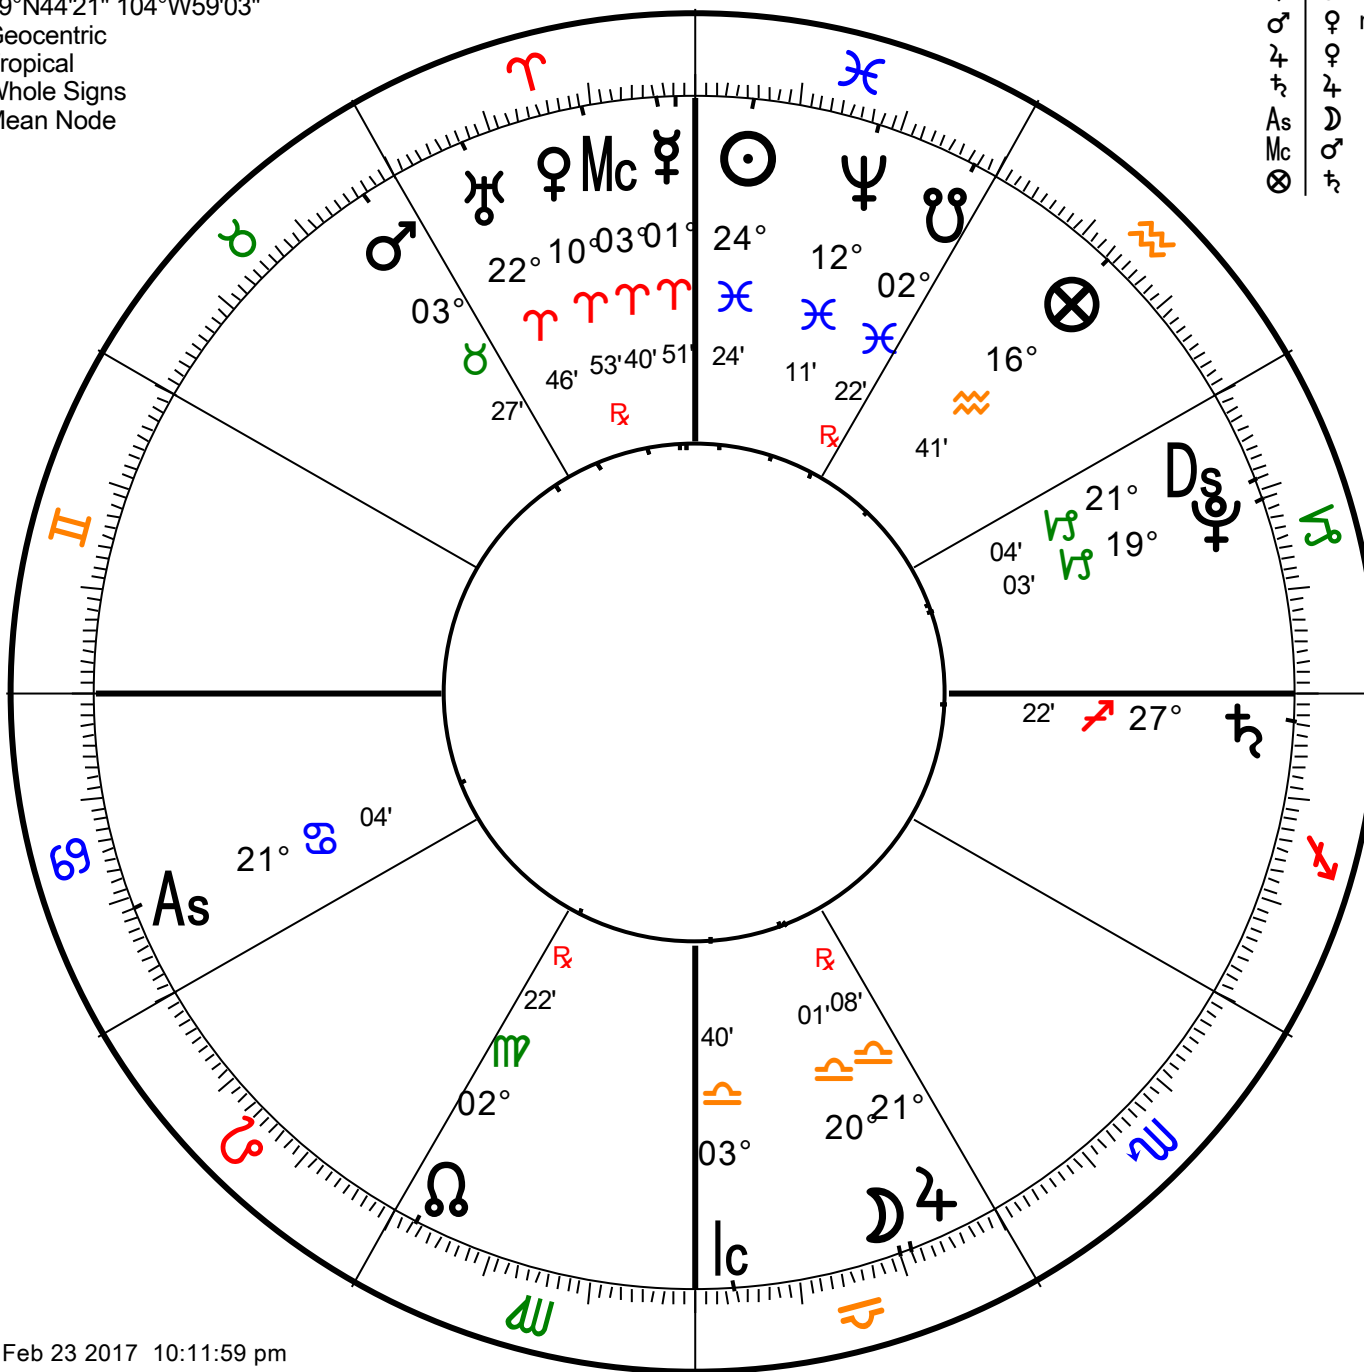

Chart 1
March 14 2017
 Natal Chart
 Mar 14 2017, Tue
 1:43 pm MDT +6:00
 Denver, Colorado
 39°N44'21" 104°W59'03"
 Geocentric
 Tropical
 Whole Signs
 Mean Node

Day of ♀ Hour of ♄
 7th Hour of Day
 Last Hr ♃ -34 mins
 Next Hr ♈ +25 mins

ESSENTIAL DIGNITIES

Pt	Ruler	Exalt	Trip	Term	Face	Detri	Fall	Score
☽	♀	♃	♃	♄	♄	♈	☉	+0 p
☉	♄	♀ m	♀ m	♈	♈	♏	♏	+0 p
♀	♈	☉	☉	♄	♏ m	♏	♏	+0 p
♏	♏ m	☉ m	☉ m	♀ +	☉	+	♏	-3
♈	♏ m	☽	♀	♀	♏ m	-	---	-5 p
♄	♀	♃	♃	♀	♄ +	♏	☉	+1
♃	♄	♁	☉	♈	♃ +	♏	☉	+1
As	☽	♄	♀	♄	☽	♏	---	---
Mc	♈	☉	☉	♄	♈	♏	---	---
☉	♃	---	♃	♄	♀	☉	---	---

ASPECTS

Fixed Stars	Orb
♀ // REGULUS***	0°01'
As ♃ CASTOR	0°35'
☉ ♃ SUALOCIN	0°55'

Parts: hermetic lots.arp

Name	Long.	Sg	Hs
Fortune	16° ≈ 41' 14"	♁	8
Spirit	25° ♃ 28' 08"	♃	6
Basis	12° ♏ 17	♏	3
Exaltation	15° ♏ 39	♏	2
Necessity	05° ♏ 54	♏	12
Eros	06° ♏ 29	♏	5
Courage	04° ♃ 18	♃	11
Victory	16° ♃ 44	♃	11
Nemesis	10° ♏ 23	♏	3

NEAREST LUNAR PHASES

3rd Q	Feb 18 2017	1:34 pm	00° ♃ 20
New	Feb 26 2017	8:59 am	08° ♃ 12 ✓
1st Q	Mar 5 2017	5:33 am	15° ♏ 04
Full	Mar 12 2017	8:54 am	22° ♏ 13
3rd Q	Mar 20 2017	9:59 am	00° ♃ 13