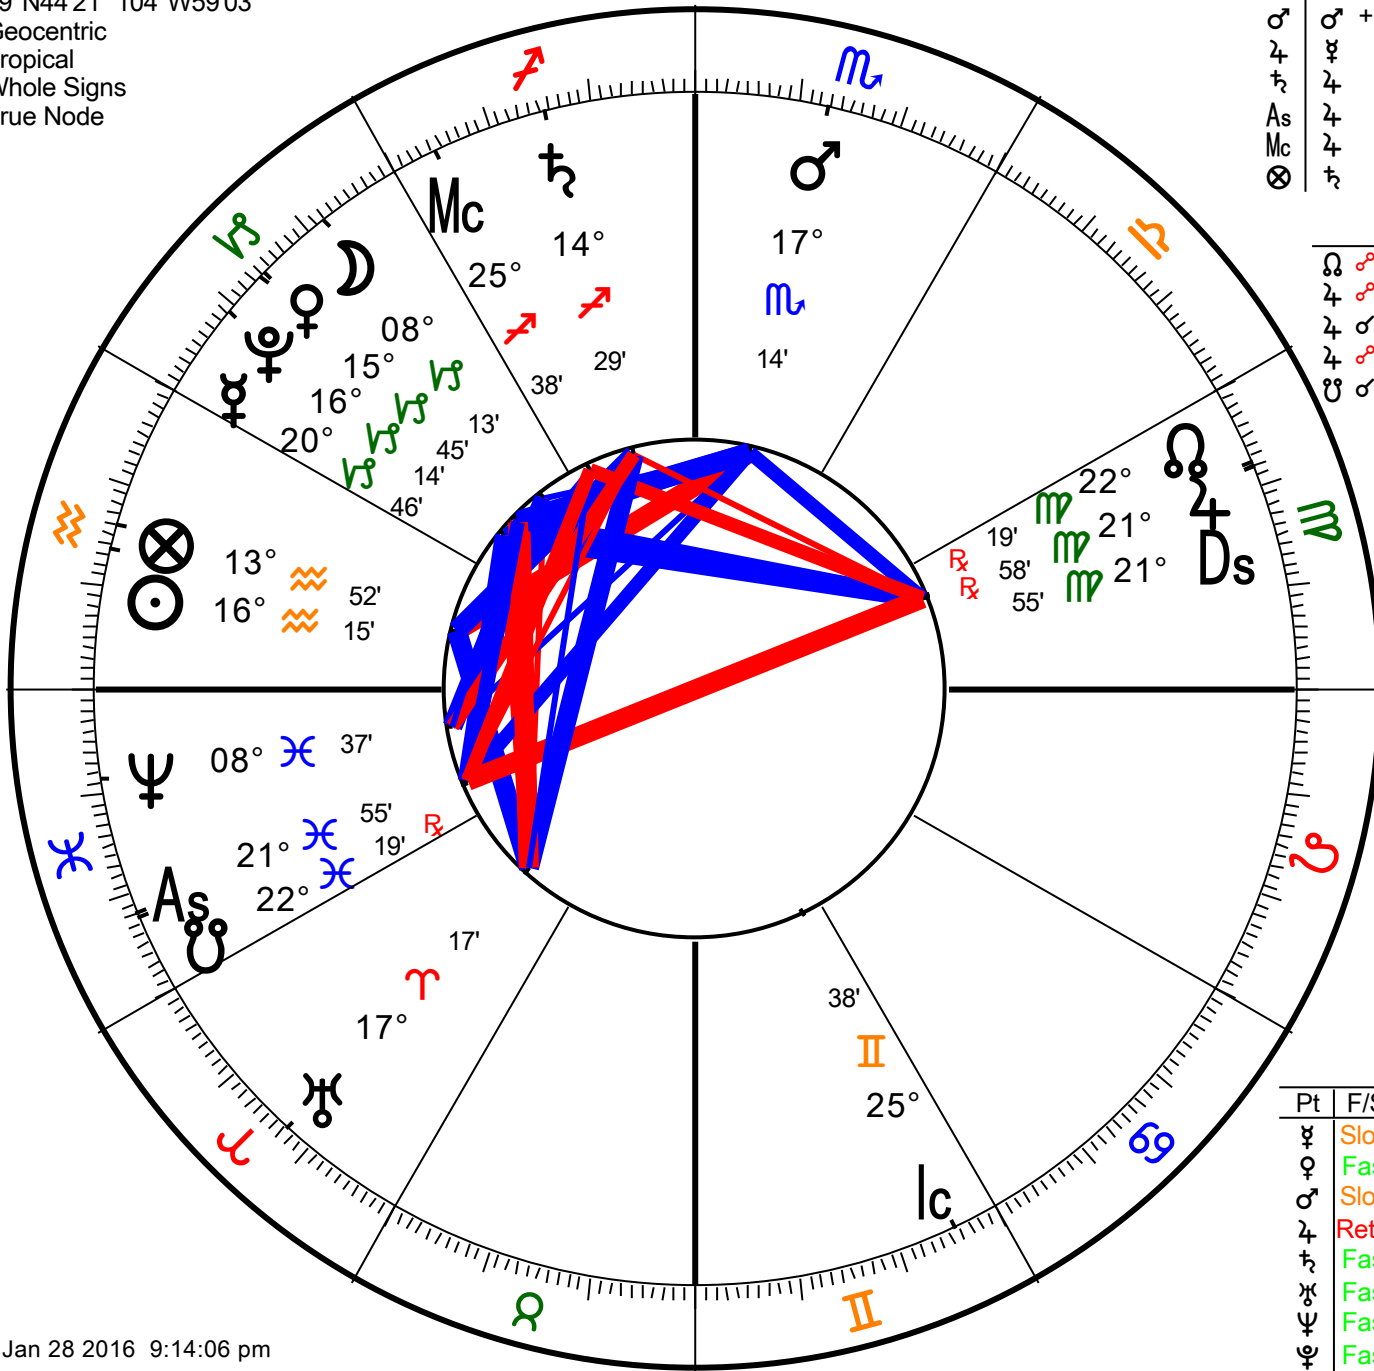

Chart 1
Event of Feb 5 2016
 Event Chart
 Feb 5 2016, Fri
 8:40 am MST +7:00
 Denver, Colorado
 39°N44'21" 104°W59'03"
 Geocentric
 Tropical
 Whole Signs
 True Node

Day of ♀ Hour of ♀
 2nd Hour of Day
 Last Hr ♀ -40 mins
 Next Hr ♀ +11 mins

ESSENTIAL DIGNITIES

Pt	Ruler	Exalt	Trip	Term	Face	Detri	Fall	Score
♃	♃	♂	♀	♃	♃	♃	♃	-5 p
♄	♃	--	♃ m	♃	♃ m	♃	--	-5 p
♅	♃	♂	♀	♃	♃ m	♃	♃	+0 p
♆	♃	♂	♀ +	♃ +	♃	♃	♃	+5
♇	♃	--	♀	♃	♃	♃	♃	+5
♈	♃	♂	♀	♃	♃	♃	♃	-5 p
♉	♃	♂	♀ m	♃	♃	♃	♃	+0 p
♊	♃	♂	♀	♃	♃	♃	♃	--
♋	♃	♂	♀	♃	♃	♃	♃	--
♌	♃	♂	♀	♃	♃	♃	♃	--
♍	♃	♂	♀	♃	♃	♃	♃	--
♎	♃	♂	♀	♃	♃	♃	♃	--
♏	♃	♂	♀	♃	♃	♃	♃	--
♐	♃	♂	♀	♃	♃	♃	♃	--
♑	♃	♂	♀	♃	♃	♃	♃	--
♒	♃	♂	♀	♃	♃	♃	♃	--
♓	♃	♂	♀	♃	♃	♃	♃	--

ASPECTS

♃	♂	♂	0°00' S	♃	♂	♂	0°24' A	♂	♂	♀	1°00' S
♃	♂	♂	0°02' A	♃	♂	♂	0°24' A	♃	♂	♂	1°01' A
♃	♂	♂	0°21' A	♃	♂	♂	0°28' A	♃	♂	♂	1°02' S
♃	♂	♂	0°21' A	♃	♂	♂	0°36' A	♃	♂	♂	1°08' S
♃	♂	♂	0°24' A	♃	♂	♂	0°59' A	♃	♂	♂	1°11' A

NEAREST LUNAR PHASES

New	Jan 9 2016	6:31 pm	19° 13'
1st Q	Jan 16 2016	4:27 pm	26° 16'
Full	Jan 23 2016	6:46 pm	03° 29'
3rd Q	Jan 31 2016	8:28 pm	11° 41'
New	Feb 8 2016	7:40 am	19° 15'

retrogrades and stations.pts